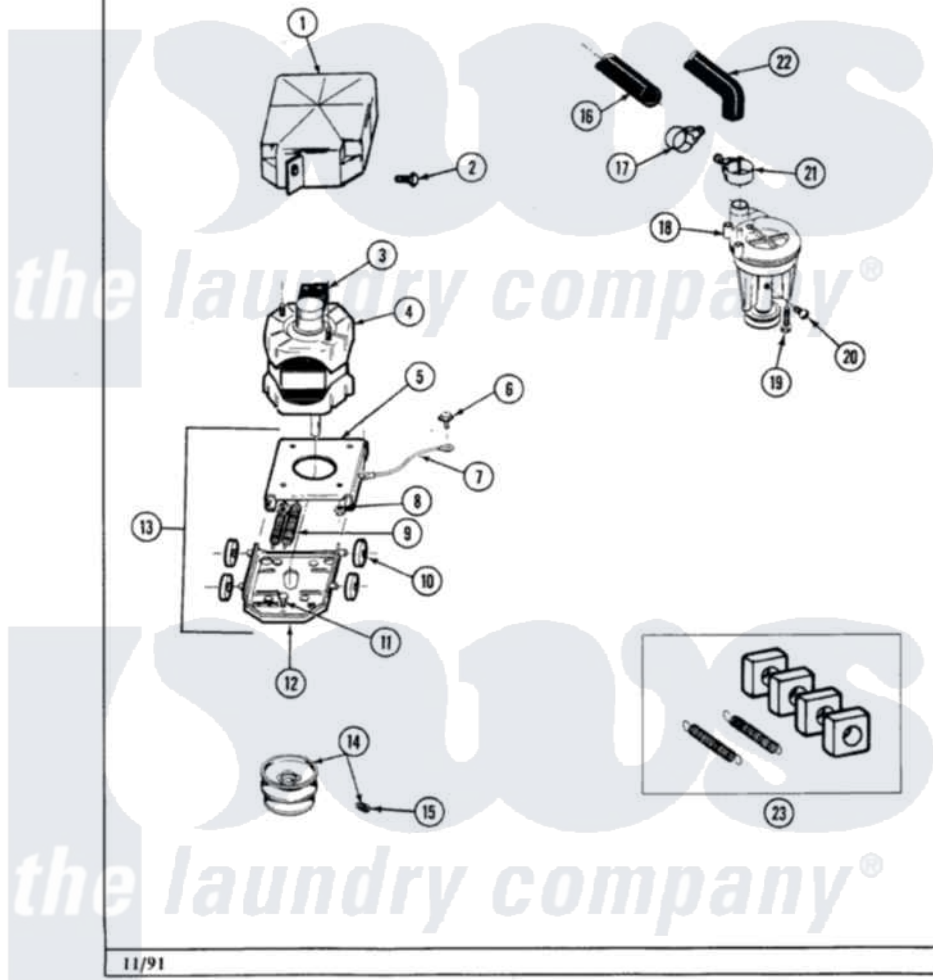

Maytag LA211S 05 - MOTOR & PUMP ASSEMBLY

Section: MOTOR & PUMP ASSEMBLY

P/N 1600021

Models: ALL MODELS

11/91

28

Maytag [Residential Maytag LA211S Washer Parts](#) Parts Diagram 05 - MOTOR & PUMP ASSEMBLY

[Click on the part number to view part](#)

Item	Original Part Number	Replaced By	Status	Part Description
1	215098			Shield, Motor
2	213121	3400111		Screw, 12-14 X 5/8
3	205133		Not Available	(PROD. IDNo. 2-1664-8 & 2-5463)
"	206505		Not Available	PROD. No.201664-15, & No.205463-3.
"	205132		Not Available	SWITCH, MOTOR EXTERNAL START No.201664-14,205463-4 & 201800-4
4	201805	12002351		Motor-Drive
5	214956			Motor Mount Assembly
6	210186	3370225		Screw
7	901220			Ground Wire
8	Y311426	3400029		Nut, Adapter Plate
9	202718			Springs, Tension
10	204998	205000		Roller And Spring Kit 4+Spr
11	Y313561			Screw----NA
12	205908			Motor Mount Assembly

13	205999		Motor Mount Assembly
14	200816	6-2008160	Pulley- MO
15	Y053241		Set Screw, Motor Pulley
16	214767	22001448	Hose, Pump
17	200461	285655	Clamp, Hose
18	202203	6-2022030	Pump As Pa
19	211880		Screw, HeX Head No.10 X 1/2 Inc
20	Y015408	22003235	Screw, Bearing Insert
21	202574	3367052	Clamp, Hose
22	Y212989		Hose, Outer Tub To Pump
23	205000		Roller And Spring Kit 4+Spr