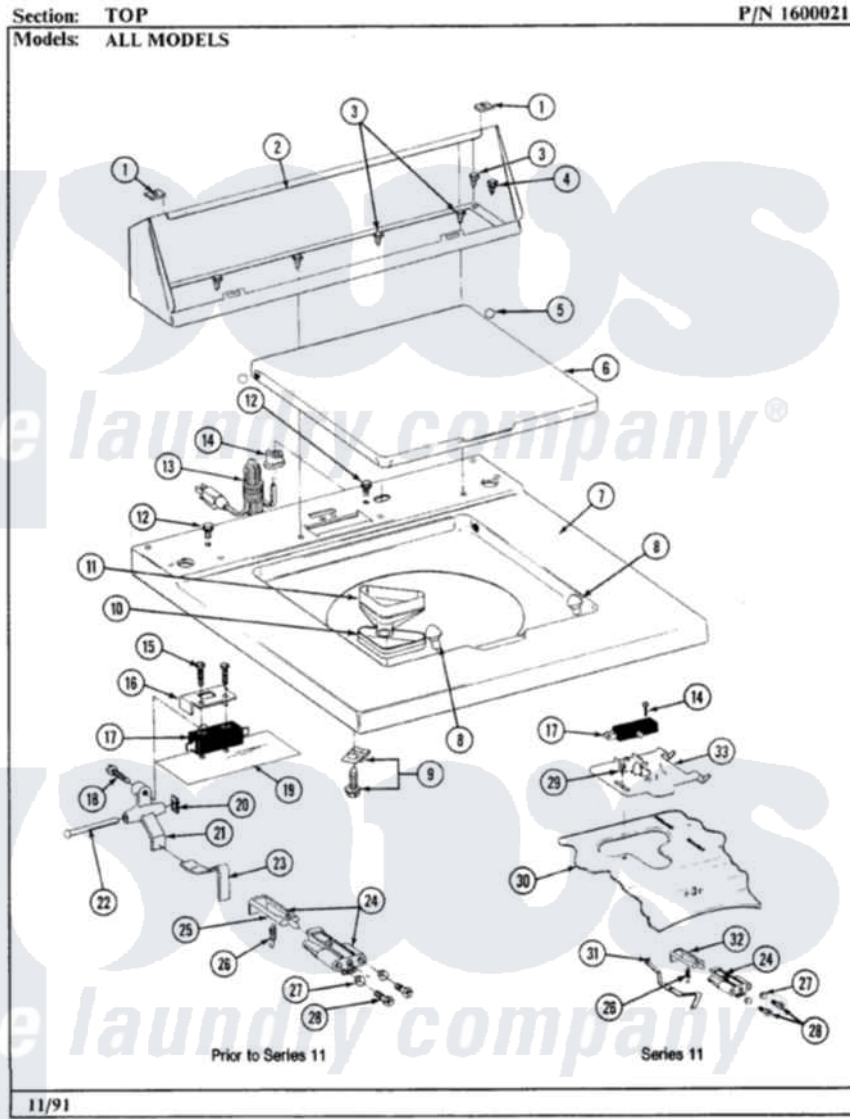

Maytag LA211S 07 - TOP

Maytag [Residential Maytag LA211S Washer Parts](#) Parts Diagram 07 - TOP
Click on the part number to view part

Item	Original Part Number	Replaced By	Status	Part Description
1	215075			Fastener, Control Panel To Console
2	205635L		Not Available	CONSOLE (ALM)
3	211294	90767		Screw, 8A X 3/8 HeX Washer Head Tapping
4	313551	31-3551		Dw Minimanu
5	211726			Hinge, Ball Lid
6	212073L		Not Available	LID-ALMOND
7	205538L		Not Available	TOP COVER-ALMOND
8	212716			Bumper, Lid
9	204445			Screw And Fastener Assembly
12	210186	3370225		Screw
13	204590			Cord, Power
14	211881			Grommet, Cord Part Not Used-Gas Models Only
15	213501			Screw, No.6-20 X 1-1/8 Inch
16	214898			Cover For Lid Switch

17	205415	279347	Switch-Lid
18	911267		Screw, Pump Cover
19	214987		Moisture Barrier For Switch
20	410635		Fastener
21	214813	Not Available	LEVER FOR LID SWITCH
22	214805		Pin For Unbalance Lever
23	215236	214804	Unbalance Lever
24	204968		Plunger And Bracket Assembly--W
25	213718		Plunger, Lid Switch
26	213720		Spring, Lid Switch
27	211500		Washer, Bracket To Top Cover
28	910182	25-7809	Screw, No.6-20 1/2 Flthd Torx
29	207159	489355	Screw, 8 X 1/2
30	207172L		Top Cover Assembly ALM--- NA
31	215704		Lever, Unbalance
32	215700	Not Available	LID SWITCH PLUNGER
33	Y215699	22001678	Bracket, Switch And Fuse