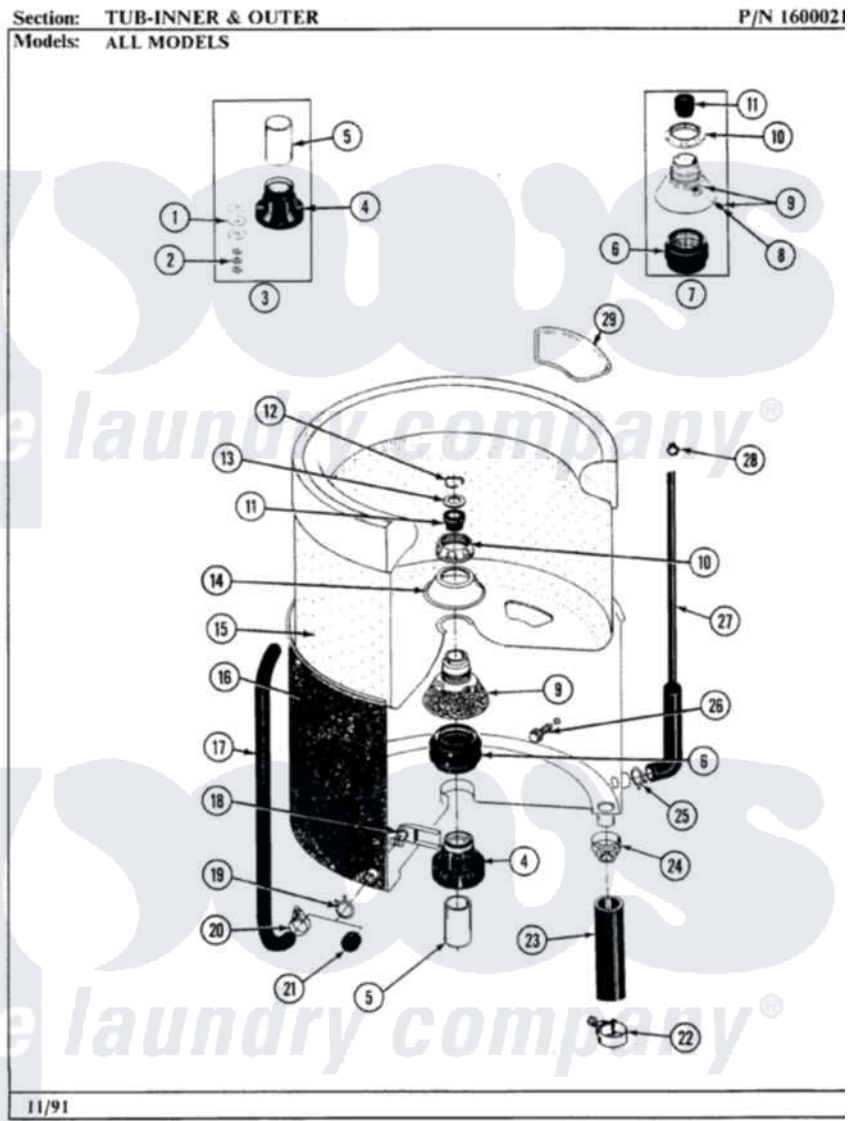

Maytag LA211S 10 - TUB-INNER & OUTER

20

Maytag [Residential Maytag LA211S Washer Parts](#) Parts Diagram 10 - TUB-INNER & OUTER
Click on the part number to view part

Item	Original Part Number	Replaced By	Status	Part Description
1	211100			Washer, Outer Tub
2	Y054867			Washer, Lock
3	204013	6-2040130		Tub Bearin
4	200824	6-2040130		Tub Bearin
5	211130			Bearing Liner, Tub Bearing
6	201537	6-2095720		Mounting S
7	204012	6-2095720		Mounting S
8	211618	22001423		Set Screw, Mounting Stem
9	202521	6-2095720		Mounting S
10	211047	6-2110472		Nut- Clamp
11	Y0A4298	6-0A57420		Seal- Agitator
12	Y015667			Retaining Ring
13	Y015666			Washer, Retaining -
14	211210			Washer, Clamping Nut
15	201523		Not Available	INNER TUB
16	205486		Not Available	PART NOT USED

18	214434		Spout, Deflector
19	214739	596669	Clamp, Manifold
20	205161	489503	Clamp
21	214725		Cap For Spout-Outer Tub
22	200461	285655	Clamp, Hose
23	Y212989		Hose, Outer Tub To Pump
24	200900	616099	Clamp
25	211641		Clamp, 1-1/16"
26	200744	W10175939	Bolt
"	205254	W10175938	Bolt
27	212942	22001619	Tube, Water Level Switch
28	410296	596669	Clamp, Manifold