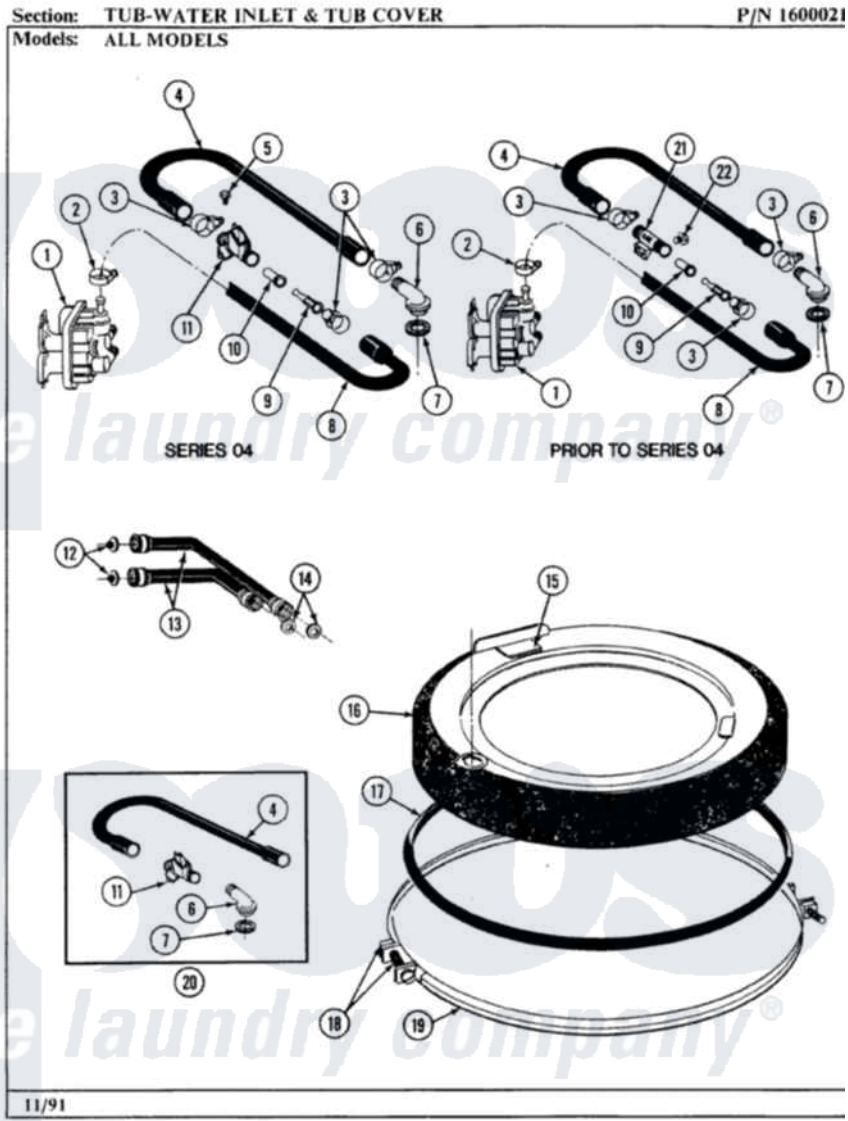

Maytag LA211S 11 - TUB-WATER INLET & TUB COVER

Maytag Residential Maytag LA211S Washer Parts Parts Diagram 11 - TUB-WATER INLET & TUB COVER
 Click on the part number to view part

Item	Original Part Number	Replaced By	Status	Part Description
1	205613			Water Valve
2	201575			Clamp, Hose
3	202515	596669		Clamp, Manifold
4	Y215234			Hose, Injector Fill
5	312620			Screw, Sems
6	215235			Tube, Injector
7	215233			Seal For Injector Tube
8	213013			Hose, Injector
9	213015			Nozzle, Injector
10	213016	216201		Nozzle
11	215447			Sleeve For Injector
12	200961	12001413		Strainer And Washer Kit
13	202860			Inlet Hose Assembly
14	Y013783			Washer, Inlet Hose
15	215232			Bumper, Unbalance
16	206380		Not Available	COVER, TUB

17	211232		Seal, Tub Cover
18	205529		Nut And Bolt Kit For Tub Clam
19	200846		Clamp - Tub Cover
20	206683	206680	Water Injector Assembly
21	213057	22213057	Sleeve- In
22	Y310632	1163839	Screw