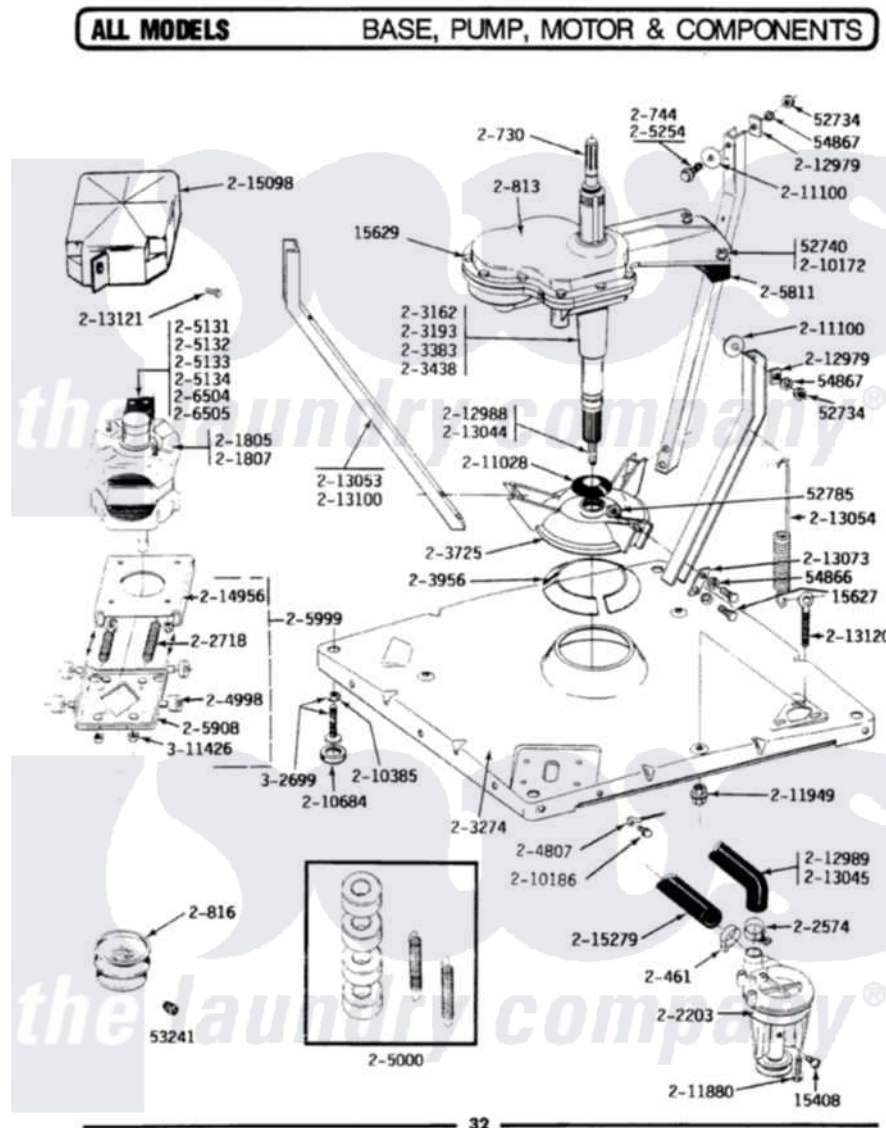

# Maytag LA212 02 - BASE, PUMP, MOTOR & COMPONENTS

Maytag Residential Maytag LA212 Washer Parts Parts Diagram 02 - BASE, PUMP, MOTOR & COMPONENTS  
 Click on the part number to view part

Item	Original Part Number	Replaced By	Status	Part Description
1	Y015408	<a href="#">22003235</a>		Screw, Bearing Insert
2	<a href="#">Y015627</a>			Screw- Hex
3	<a href="#">Y015629</a>			Bolt, Grinding Chamber
4	<a href="#">Y052734</a>			Nut, Carrage Bolts And Bracket
5	Y052740	<a href="#">62739</a>		Nut, Lock
6	<a href="#">Y052785</a>			Nut, Brace To Damper
7	<a href="#">Y053241</a>			Set Screw, Motor Pulley
8	Y054866	<a href="#">486009</a>		Lockwasher
9	<a href="#">Y054867</a>			Washer, Lock
10	200461	<a href="#">285655</a>		Clamp, Hose
11	200730	<a href="#">22002124</a>		Shaft- Agi
12	200744	<a href="#">W10175939</a>		Bolt
13	200813		Not Available	GEAR CASE COVER ASSEMBLY
14	200816	<a href="#">6-2008160</a>		Pulley- MO
15	201805	<a href="#">12002351</a>		Motor-Drve