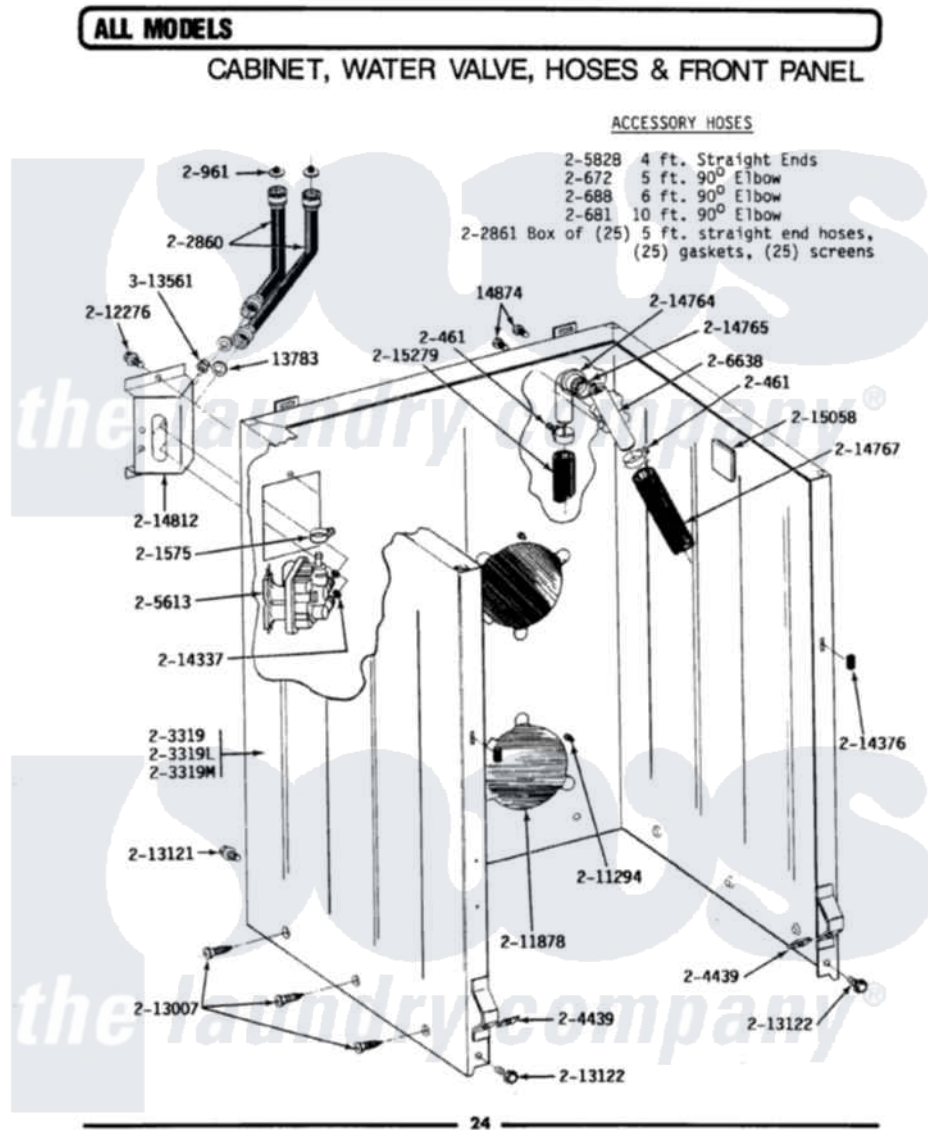

Maytag LA212 03 - CABINET, WATER VALVE, HOSES & FRNT PANEL

Maytag [Residential Maytag LA212 Washer Parts](#) Parts Diagram 03 - CABINET, WATER VALVE, HOSES & FRNT PANEL

Click on the part number to view part

Item	Original Part Number	Replaced By	Status	Part Description
1	Y013783			Washer, Inlet Hose
2	Y014874			Screw, Idler Arm And Sleeve
3	200461	285655		Clamp, Hose
4	200672	76314		Hose, Inlet 6 Ft. Hose With Elbow
5	200681	21001467		Hose- 10'
6	200688	76314		Hose, Inlet 6 Ft. Hose With Elbow
7	Y200832			Capacitor
8	200961	12001413		Strainer And Washer Kit
9	201575			Clamp, Hose
10	202860			Inlet Hose Assembly
11	202861	202860		Inlet Hose Assembly
12	203237			No.17 Wire With Terminal
14	203319L		Not Available	(ALMOND)
15	204439			Screw And Fstner Assembly

16	205613		Water Valve
17	205828	202860	Inlet Hose Assembly
18	206103		Capacitor Kit
19	206638		Siphon Break
20	211149		Clip, Capacitor
21	211294	90767	Screw, 8A X 3/8 HeX Washer Head Tapping
22	211878	Not Available	PLATE, ACCESS
23	212276	W10116760	Screw
24	212982	22001650	Fastener, Spring
26	212998L	Not Available	FRONT PANEL-ALMOND
27	213007		Xfor Cabinet See Cabinet, Back
28	213121	3400111	Screw, 12-14 X 5/8
29	213122	27001200	Screw
30	213846		Guard, Belt
31	214337	96160	Screen
32	214376	22002331	Spacer, Front Panel
33	214764	208847	Elbow
34	214765		Gasket, Siphon Break
35	214767	22001448	Hose, Pump
36	214812	22002361	Bracket, Water Valve
37	215058		Pad, Cabinet Bumper
38	215279	22003410	Hose, Drain
39	Y313561		Screw---NA