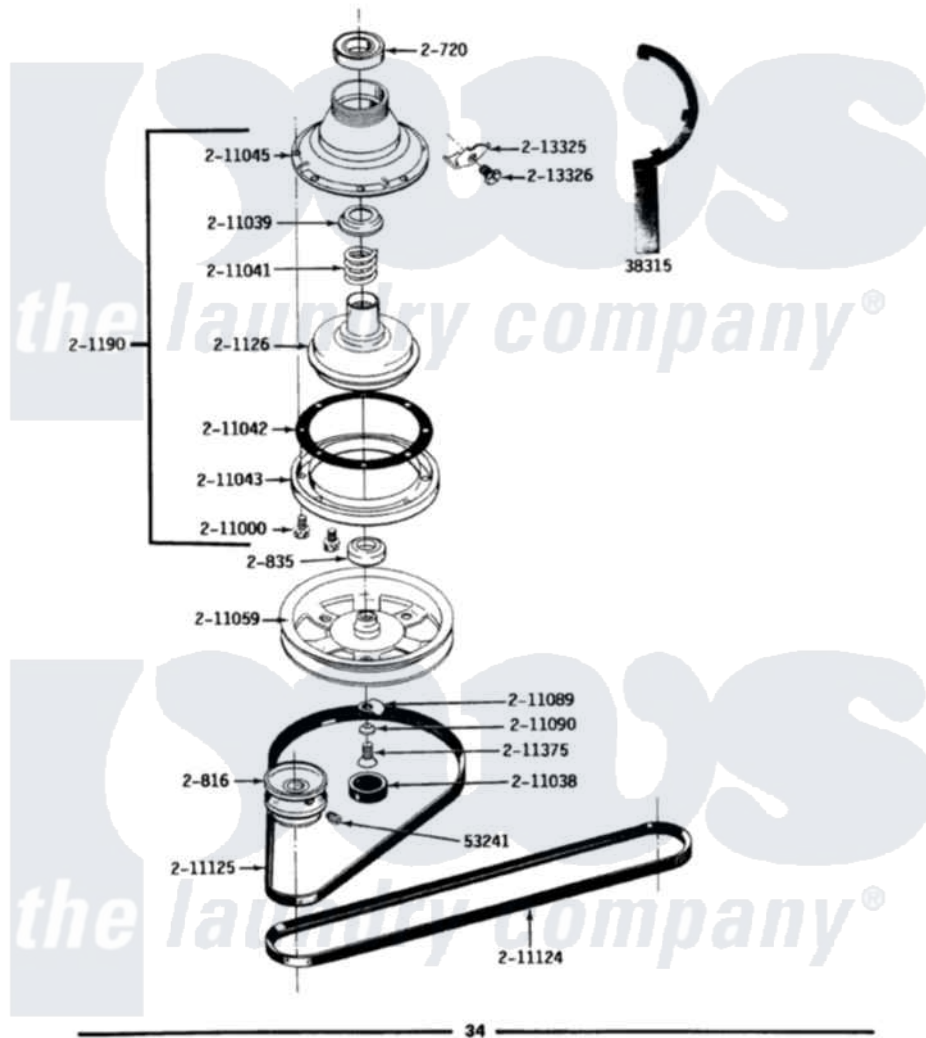

Maytag LA212 04 - CLUTCH, BRAKE & BELTS

ALL MODELS CLUTCH, BRAKE & BELTS

Maytag Residential Maytag LA212 Washer Parts Parts Diagram 04 - CLUTCH, BRAKE & BELTS
 Click on the part number to view part

Item	Original Part Number	Replaced By	Status	Part Description
1	Y038315	038315		Tool
2	Y053241			Set Screw, Motor Pulley
3	Y200720	22003441		Bearing, Rear
4	200816	6-2008160		Pulley- MO
5	200835			Bearing, Brake Rotor
6	201126	6-2011900		Brake Asse
7	201190	6-2011900		Brake Asse
8	211000			SCREW, BRAKE DRUM (HEX HEAD)
9	211038		Not Available	CAP, OIL RETAINER
10	211039	6-2011900		Brake Asse
11	211041	6-2011900		Brake Asse
12	211042	6-2011900		Brake Asse
13	211043	6-2011900		Brake Asse
14	211045	6-2011900		Brake Asse
15	211059	6-2301530		Pulley
16	211089			Lug, Stop Pulley

17	211090	22003555	Washer, Stop Lug
18	211124		Part Not Used
19	211125		V Belt, Drive Pulley
20	211375	681582	Screw
21	213325		Clip, Retaining
22	213326		Bolt, Sems Retaining Clip