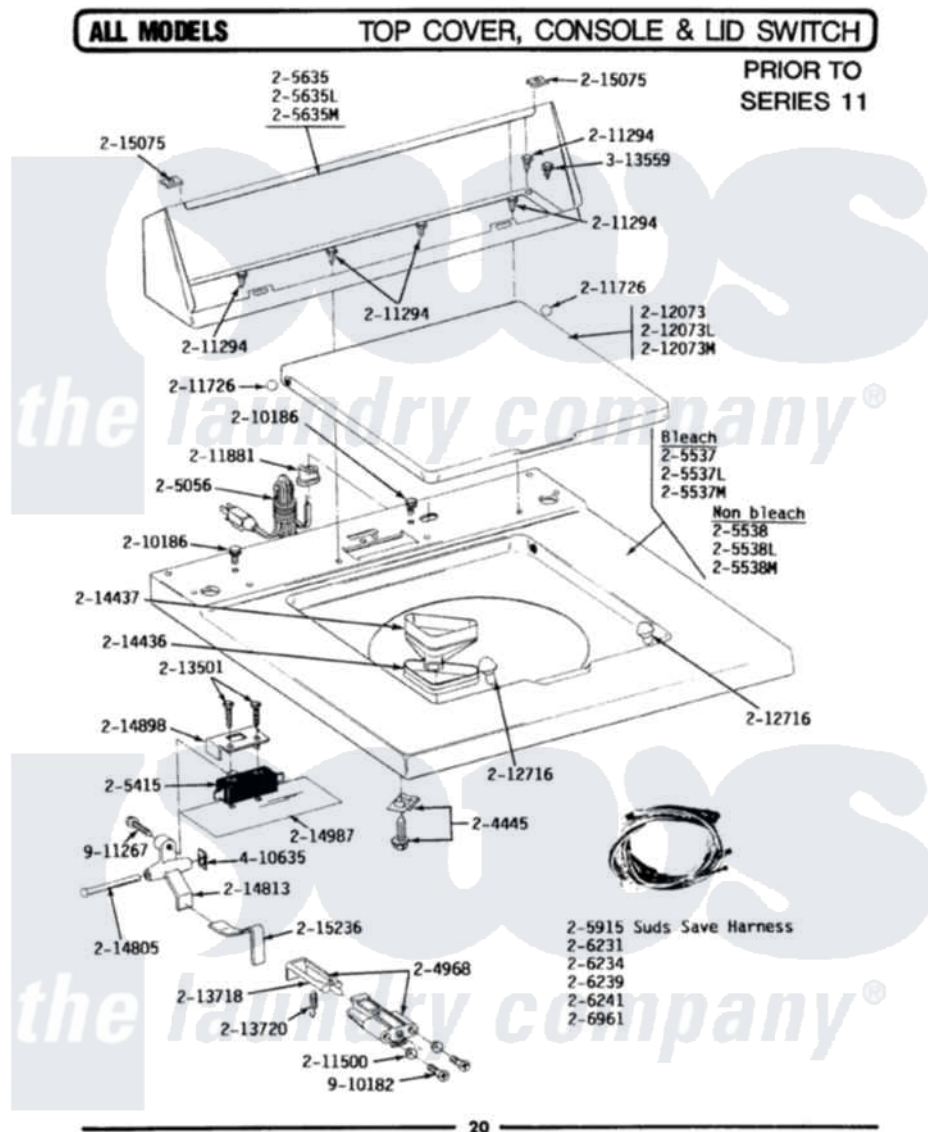

Maytag LA212 07 - TOP COVER, CONSOLE & LID SWITCH

Maytag Residential Maytag LA212 Washer Parts Parts Diagram 07 - TOP COVER, CONSOLE & LID SWITCH
 Click on the part number to view part

Item	Original Part Number	Replaced By	Status	Part Description
1	Y201808			Converter
2	204445			Screw And Fastener Assembly
3	204968			Plunger And Bracket Assembly--W
4	205056	204590		Cord, Power
5	205415	279347		Switch-Lid
9	205537L			Top Cover-Almond--NA
11	205635L		Not Available	CONSOLE (ALM)
12	205997			Non-Bleach Conversion Kit
13	206231			Wire Harness
19	210186	3370225		Screw
20	211294	90767		Screw, 8A X 3/8 HeX Washer Head Tapping
21	211500			Washer, Bracket To Top Cover
22	211726			Hinge, Ball Lid
23	211737	248562		Terminal
24	211881			Grommet, Cord Part Not Used-

24	211001		Gas Models Only
26	212073L	Not Available	LID-ALMOND
27	212716		Bumper, Lid
28	213501		Screw, No.6-20 X 1-1/8 Inch
29	213718		Plunger, Lid Switch
30	213720		Spring, Lid Switch
31	214436		Gasket
32	214805		Pin For Unbalance Lever
33	214813	Not Available	LEVER FOR LID SWITCH
34	214898		Cover For Lid Switch
35	214987		Moisture Barrier For Switch
36	215075		Fastener, Control Panel To Console
37	215236	214804	Unbalance Lever
39	215578		Bleach Inlet Almond
41	215580		Cup, Bleach
42	301548		Clamp, Ground Wire
43	311155		Ground Wire And Clamp
44	Y312140		Wire Connector
45	Y313559		Screw
46	410635		Fastener
47	910182	25-7809	Screw, No.6-20 1/2 Flthd Torx
48	911267		Screw, Pump Cover