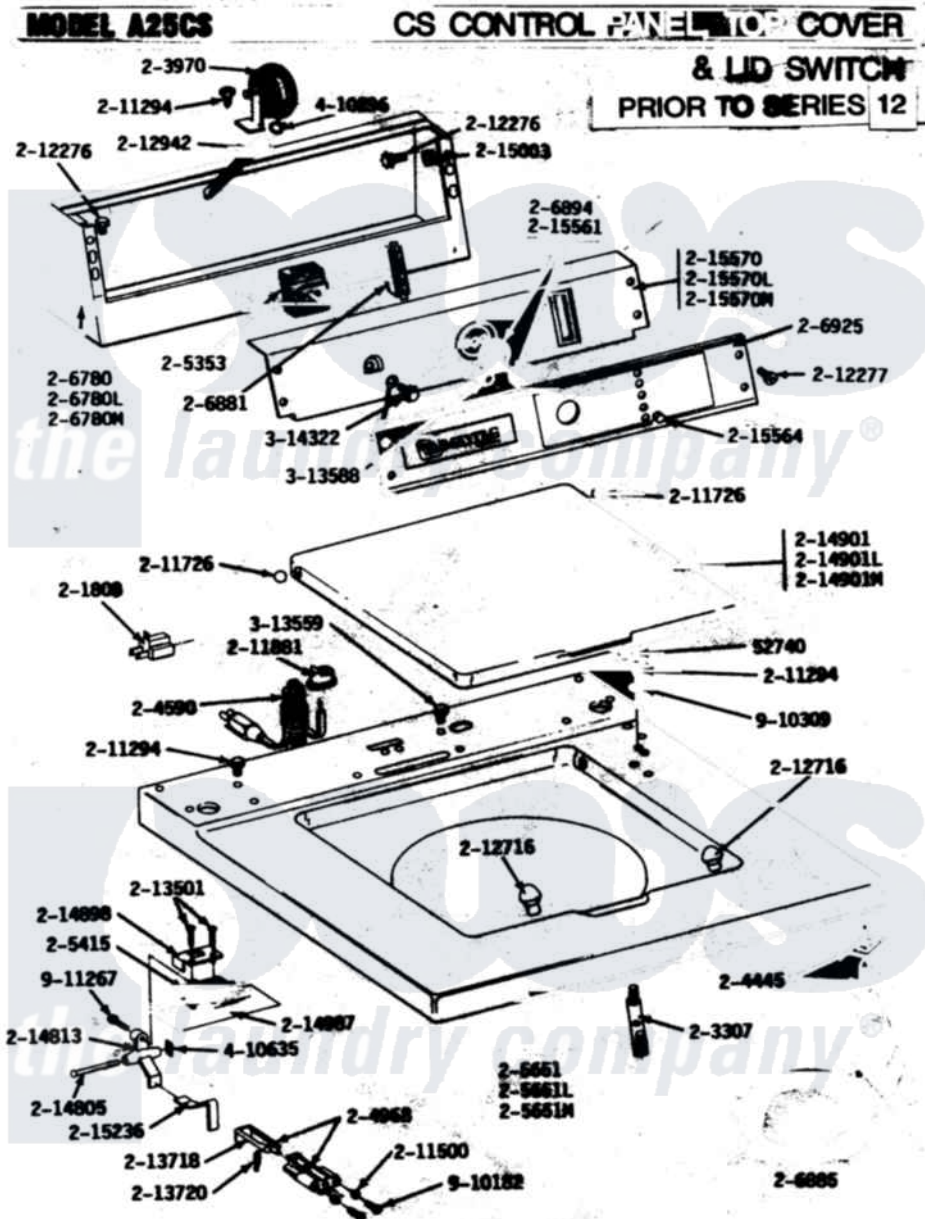

Maytag LA25CM 01 - CONTROL PANEL, TOP CVR & LID SWTCH (00)

Maytag Residential Maytag LA25CM Washer Parts Parts Diagram 01 - CONTROL PANEL, TOP CVR & LID SWTCH (00)

Click on the part number to view part

Item	Original Part Number	Replaced By	Status	Part Description
001	Y052740	62739		Nut, Lock
002	Y201808			Converter
003	NLA		Not Available	MTG. STRAP---NA
004	203970			Switch, Water Level
005	204445			Screw And Fastener Assembly
006	204590			Cord, Power
007	204968			Plunger And Bracket Assembly--W
008	205353			Switch, DiAl-A-Fabric
009	205415	279347		Switch-Lid
010	205651		Not Available	TOP COVER-WHITE
"	NLA		Not Available	TOP COVER-ALMOND---NA
011	206780			Control Cover Assembly
"	206780L	206780		Control Cover Assembly
"	NLA		Not Available	CONTROL COVER ASSY
012	211881			Grommet, Cord Part Not Used-