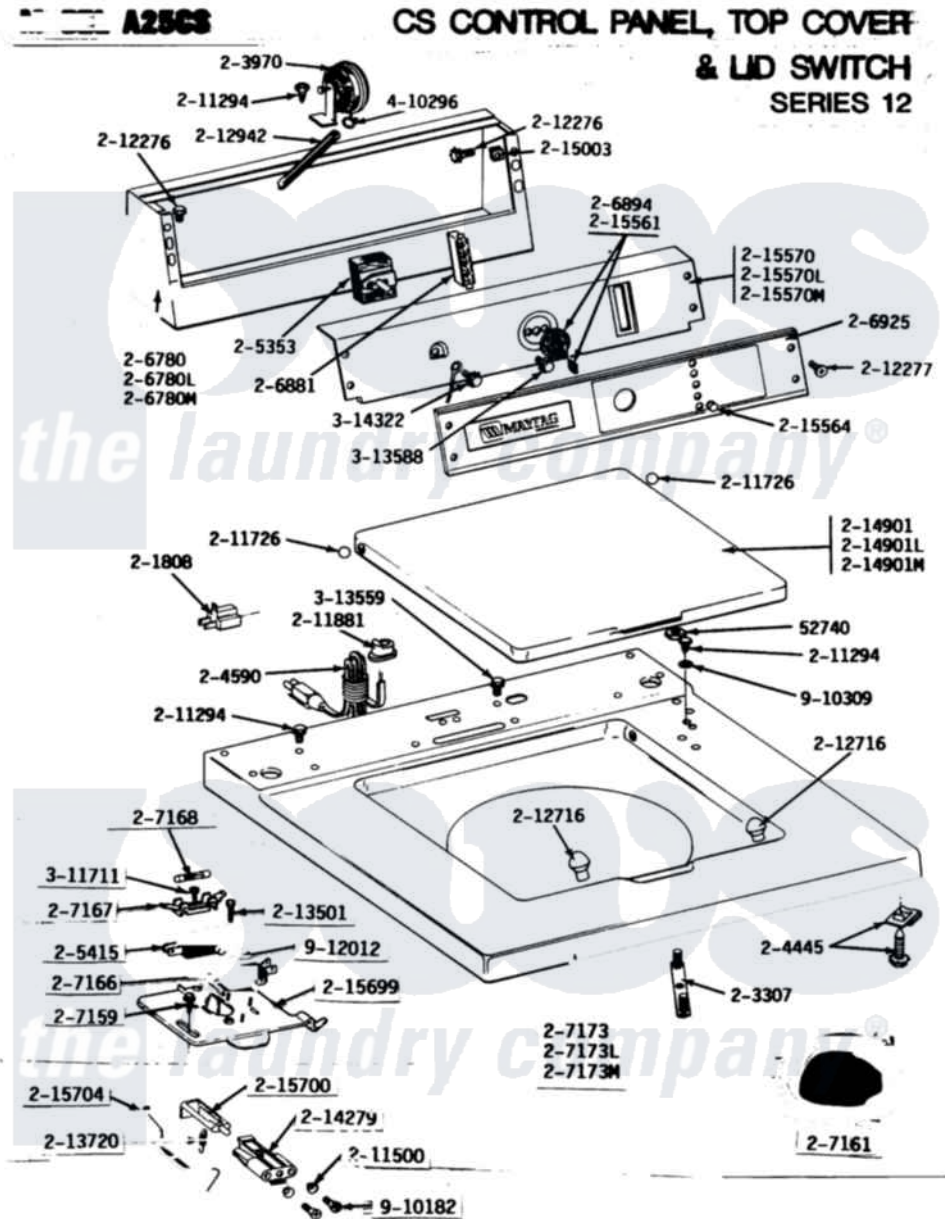

Maytag LA25CM 02 - CONTROL PANEL, TOP CVR & LID SWITCH (12)

Maytag Residential Maytag LA25CM Washer Parts Parts Diagram 02 - CONTROL PANEL, TOP CVR & LID SWITCH (12)

Click on the part number to view part

Item	Original Part Number	Replaced By	Status	Part Description
001	Y052740	62739		Nut, Lock
002	Y201808			Converter
003	NLA		Not Available	MTG. STRAP----NA
004	203970			Switch, Water Level
005	204445			Screw And Fastener Assembly
006	204590			Cord, Power
007	205353			Switch, DiAl-A-Fabric
008	205415	279347		Switch-Lid
009	206780			Control Cover Assembly
"	206780L	206780		Control Cover Assembly
"	NLA		Not Available	CONTROL COVER ASSY
010	206881			Indicator, Light
011	206894			Knob, Selector
012	NLA		Not Available	CONTROL PANEL WITH LENS - CS &
013	207159	489355		Screw, 8 X 1/2