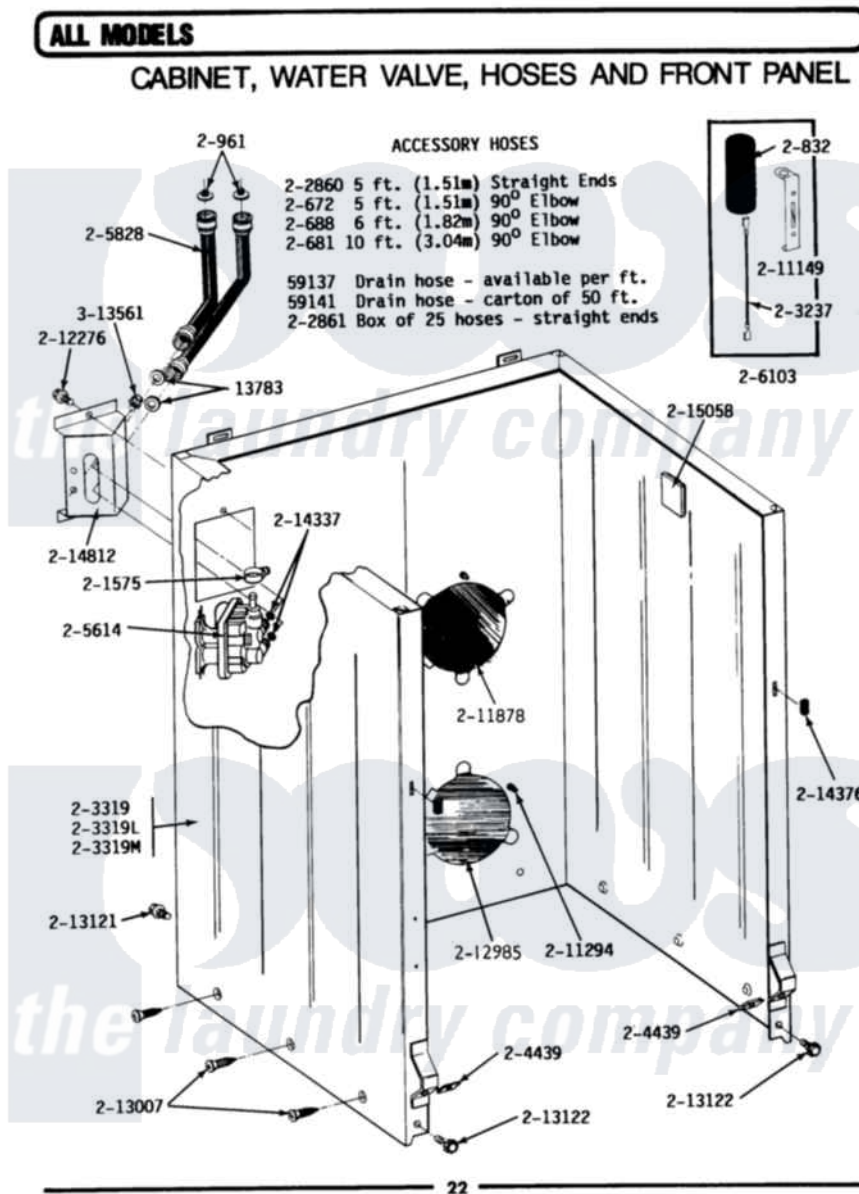

Maytag LA25CM 05 - CABINET, WATER VALVE, HOSES & FRNT PANEL

Maytag Residential Maytag LA25CM Washer Parts Diagram 05 - CABINET, WATER VALVE, HOSES & FRNT PANEL

Click on the part number to view part

Item	Original Part Number	Replaced By	Status	Part Description
001	Y013783			Washer, Inlet Hose
002	Y059137	Y059141		Ctn. 50 Ft. 31/32 Drain Hose
003	Y059141			Ctn. 50 Ft. 31/32 Drain Hose
004	200461	285655		Clamp, Hose
005	200672	76314		Hose, Inlet 6 Ft. Hose With Elbow
006	200681	21001467		Hose- 10'
007	200688	76314		Hose, Inlet 6 Ft. Hose With Elbow
008	Y200832			Capacitor
009	200908	285655		Clamp, Hose
010	200961	12001413		Strainer And Washer Kit
011	201112	76660		Break-Sphn
012	201575			Clamp, Hose
013	202860			Inlet Hose Assembly
014	202861	202860		Inlet Hose Assembly

015	203237		No.17 Wire With Terminal
016	NLA	Not Available	CABINET-WHITE
017	204439		Screw And Fstner Assembly
018	205614	205613	Water Valve
019	205828	202860	Inlet Hose Assembly
020	206103		Capacitor Kit
021	211111	16272	Connector, Straight
022	211149		Clip, Capacitor
023	211294	90767	Screw, 8A X 3/8 HeX Washer Head Tapping
024	211448		Clamp
025	NLA	Not Available	PLATE, ACCESS
026	212276	W10116760	Screw
027	212982	22001650	Fastener, Spring
028	212985	22002924	Plate, Access
029	212998		Not Available
"	212998L		Not Available
"	NLA		Not Available
030	213007		Xfor Cabinet See Cabinet, Back
031	213121	3400111	Screw, 12-14 X 5/8
032	213122	27001200	Screw
033	213846		Guard, Belt
034	214337	96160	Screen
035	214376	22002331	Spacer, Front Panel
036	214768	211704	Hose, Drain
037	214812	22002361	Bracket, Water Valve
038	215057	211704	Hose, Drain
039	215058		Pad, Cabinet Bumper
040	Y310842	8182296	Screw, Agitator
041	Y313561		Screw----NA