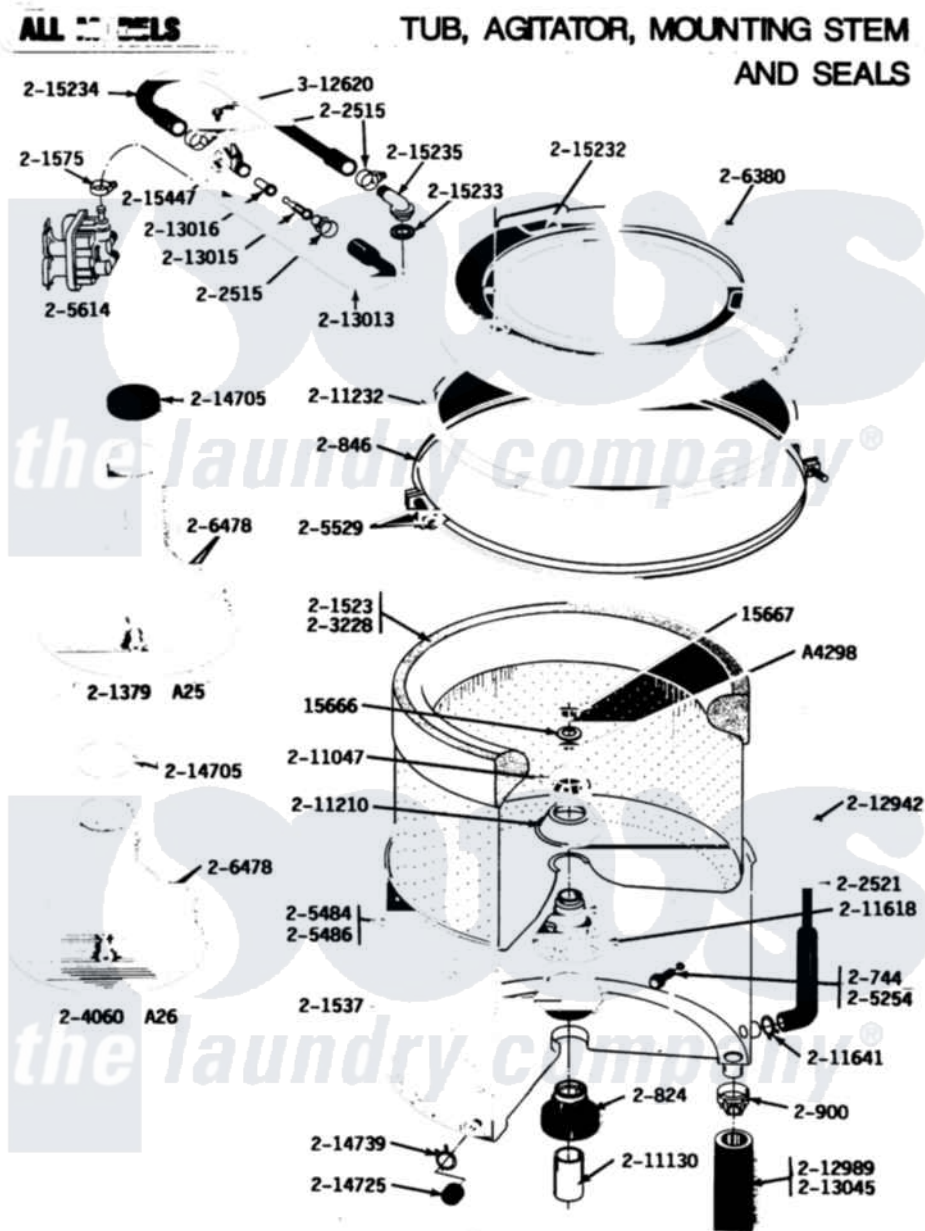

Maytag LA25CM 06 - TUB, AGITATOR, MOUNTING STEM & SEAL

Maytag Residential Maytag LA25CM Washer Parts Parts Diagram 06 - TUB, AGITATOR, MOUNTING STEM & SEAL
 Click on the part number to view part

Item	Original Part Number	Replaced By	Status	Part Description
001	Y0A4298	6-0A57420		Seal- Agitator
002	Y015666			Washer, Retaining -
003	Y015667			Retaining Ring
004	200744	W10175939		Bolt
005	200824	6-2040130		Tub Bearin
006	200846			Clamp - Tub Cover
007	200900	616099		Clamp
008	201379		Not Available	AGITATOR - BLACK
009	NLA		Not Available	INNER TUB
010	201537	6-2095720		Mounting S
011	201575			Clamp, Hose
012	202515	596669		Clamp, Manifold
013	202521	6-2095720		Mounting S
014	203228		Not Available	TUB, INNER PART NOT USED
015	204012	6-2095720		Mounting S
016	204013	6-2040130		Tub Bearin

017	204060		Agitator W/Cap, Screw And Washer
018	205254	W10175938	Bolt
019	205484		Tub, Outer Part Not Used
020	205486	Not Available	PART NOT USED
021	205529		Nut And Bolt Kit For Tub Clam
022	205614	205613	Water Valve
023	206380	Not Available	COVER, TUB
024	206478	Not Available	SCREW & WASHER FOR AGITATOR
025	206683	206680	Water Injector Assembly
026	211047	6-2110472	Nut- Clamp
027	211100		Washer, Outer Tub
028	211130		Bearing Liner, Tub Bearing
029	211210		Washer, Clamping Nut
030	211232		Seal, Tub Cover
031	211618	22001423	Set Screw, Mounting Stem
032	211641		Clamp, 1-1/16"
033	212942	22001619	Tube, Water Level Switch
034	Y212989		Hose, Outer Tub To Pump
035	213013		Hose, Injector
036	213015		Nozzle, Injector
037	213016	216201	Nozzle
038	213045		Hose, Outer Tub Part Not Used
039	214705		Cap, Capacitor
040	214725		Cap For Spout-Outer Tub
041	214739	596669	Clamp, Manifold
042	215232		Bumper, Unbalance
043	215233		Seal For Injector Tube
044	Y215234		Hose, Injector Fill
045	215235		Tube, Injector
046	215447		Sleeve For Injector
047	312620		Screw, Sems