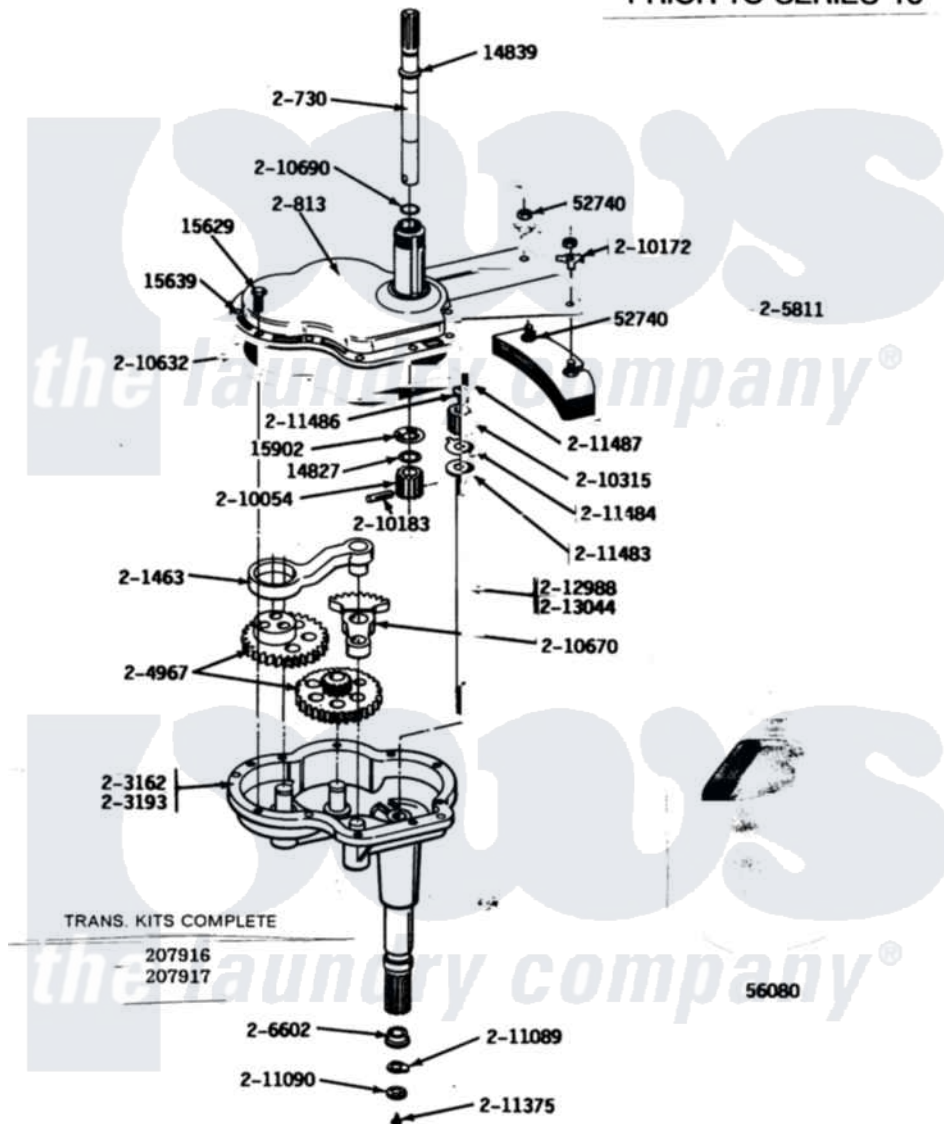

# Maytag LA25CM 07 - TRANSMISSION (SERIES 00)

ALL MODELS

TRANSMISSION  
PRIOR TO SERIES 10

Maytag [Residential Maytag LA25CM Washer Parts](#) Parts Diagram 07 - TRANSMISSION (SERIES 00)  
Click on the part number to view part

Item	Original Part Number	Replaced By	Status	Part Description
001	<a href="#">Y014827</a>			Washer-Center Shaft
002	<a href="#">Y014839</a>			Collar-Drive Shaft
003	<a href="#">Y015629</a>			Bolt, Grinding Chamber
004	NLA		Not Available	DOWEL PIN
005	<a href="#">Y015902</a>			Spring For Agitator
006	Y052740	<a href="#">62739</a>		Nut, Lock
007	Y056080	<a href="#">6-0560800</a>		Oil
008	200730	<a href="#">22002124</a>		Shaft- Agi
009	NLA		Not Available	GEAR CASE COVER ASSEMBLY
010	NLA		Not Available	PITMAN WITH WRIST PIN
011	NLA		Not Available	GEAR HOUSING W/STUDS & TUBE
012	NLA		Not Available	PART NOT USED
013	<a href="#">204967</a>			Gear Kit-Power Fin Agitator
014	NLA		Not Available	COUNTERWEIGHT
015	206602	<a href="#">207843</a>		Lip Seal Repair Kit

016	<a href="#">210054</a>		Pinion
017	NLA	Not Available	LOCK WASHER
018	<a href="#">210183</a>		Groove Pin
019	<a href="#">210315</a>		Pinion
020	210632	<a href="#">22210632</a>	Gasket
021	NLA	Not Available	SEGMENT
022	<a href="#">210690</a>		Seal, Rubber
023	<a href="#">211089</a>		Lug, Stop Pulley
024	211090	<a href="#">22003555</a>	Washer, Stop Lug
025	211375	<a href="#">681582</a>	Screw
026	211483	<a href="#">6-2114830</a>	Washer- SP
027	<a href="#">211484</a>		Washer, Lug
028	<a href="#">211486</a>		Screw, 3/8-16 X 1/2 Inch
029	NLA	Not Available	GROOV-PIN
030	<a href="#">212988</a>		Part Not Used
031	<a href="#">213044</a>		Shaft, Center