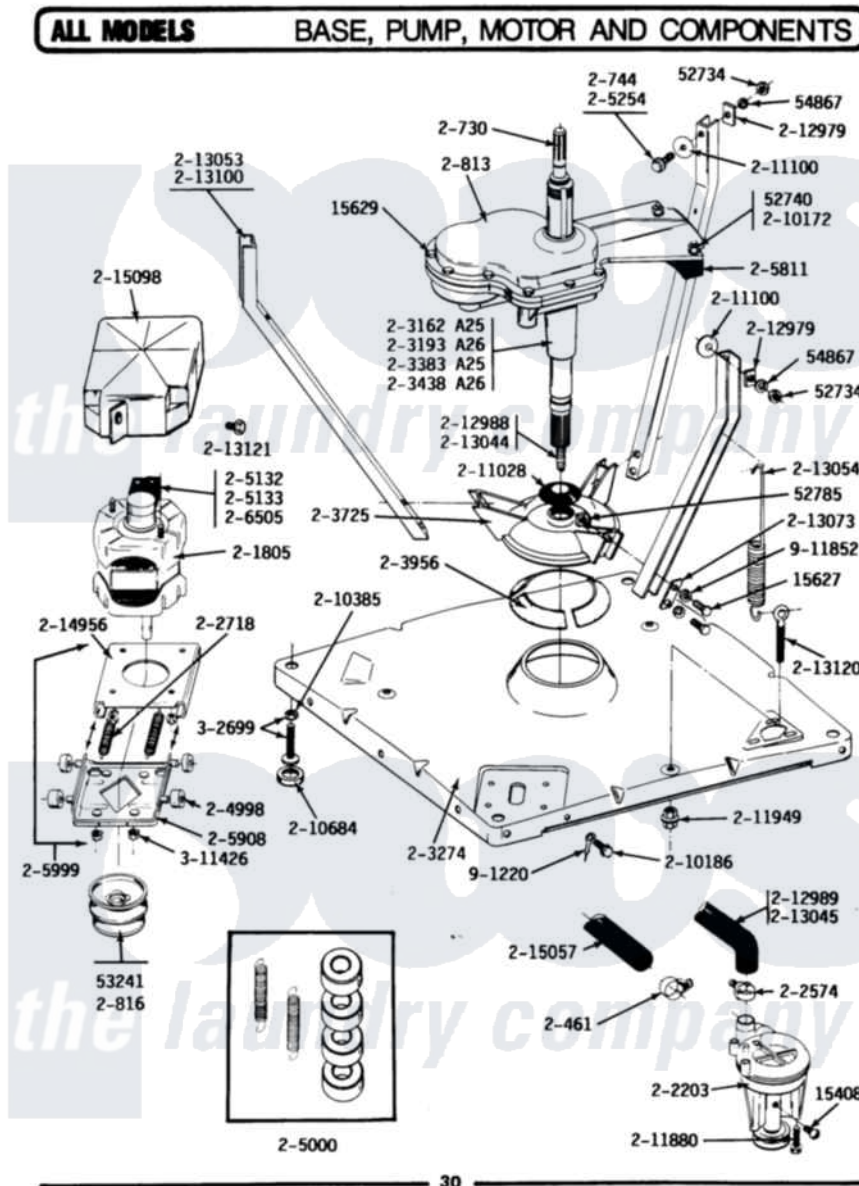

Maytag LA25CM 09 - BASE, PUMP, MOTOR & COMPONENTS

Maytag Residential Maytag LA25CM Washer Parts Parts Diagram 09 - BASE, PUMP, MOTOR & COMPONENTS
 Click on the part number to view part

Item	Original Part Number	Replaced By	Status	Part Description
001	Y015408	22003235		Screw, Bearing Insert
002	Y015627			Screw- Hex
003	Y015629			Bolt, Grinding Chamber
004	Y052734			Nut, Carrage Bolts And Bracket
005	Y052785			Nut, Brace To Damper
006	Y053241			Set Screw, Motor Pulley
007	Y054867			Washer, Lock
008	200461	285655		Clamp, Hose
009	200730	22002124		Shaft- Agi
010	200744	W10175939		Bolt
011	NLA		Not Available	GEAR CASE COVER ASSEMBLY
012	200816	6-2008160		Pulley- MO
013	201805	12002351		Motor-Drve
014	202203	6-2022030		Pump As Pa
015	202574	3367052		Clamp, Hose