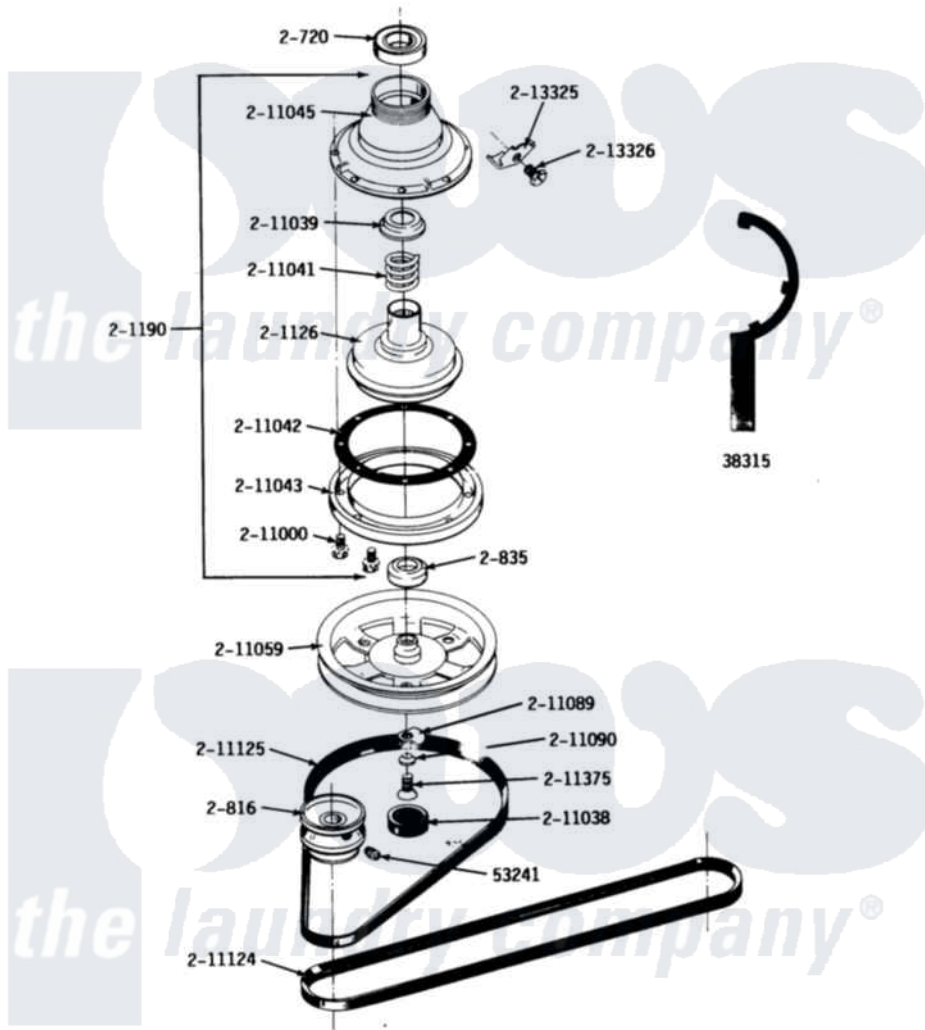

Maytag LA25CM 10 - CLUTCH, BRAKE & BELTS

ALL MODELS

CLUTCH, BRAKE AND BELTS

Maytag Residential Maytag LA25CM Washer Parts Parts Diagram 10 - CLUTCH, BRAKE & BELTS
 Click on the part number to view part

Item	Original Part Number	Replaced By	Status	Part Description
001	Y038315	038315		Tool
002	Y053241			Set Screw, Motor Pulley
003	Y200720	22003441		Bearing, Rear
004	200816	6-2008160		Pulley- MO
005	200835			Bearing, Brake Rotor
006	201126	6-2011900		Brake Asse
007	201190	6-2011900		Brake Asse
008	211000			SCREW, BRAKE DRUM (HEX HEAD)
009	NLA		Not Available	CAP, OIL RETAINER
010	211039	6-2011900		Brake Asse
011	211041	6-2011900		Brake Asse
012	211042	6-2011900		Brake Asse
013	211043	6-2011900		Brake Asse
014	211045	6-2011900		Brake Asse
015	211059	6-2301530		Pulley
016	211089			Lug, Stop Pulley

017	211090	22003555	Washer, Stop Lug
018	211124		Part Not Used
019	211125		V Belt, Drive Pulley
020	211375	681582	Screw
021	213325		Clip, Retaining
022	213326		Bolt, Sems Retaining Clip