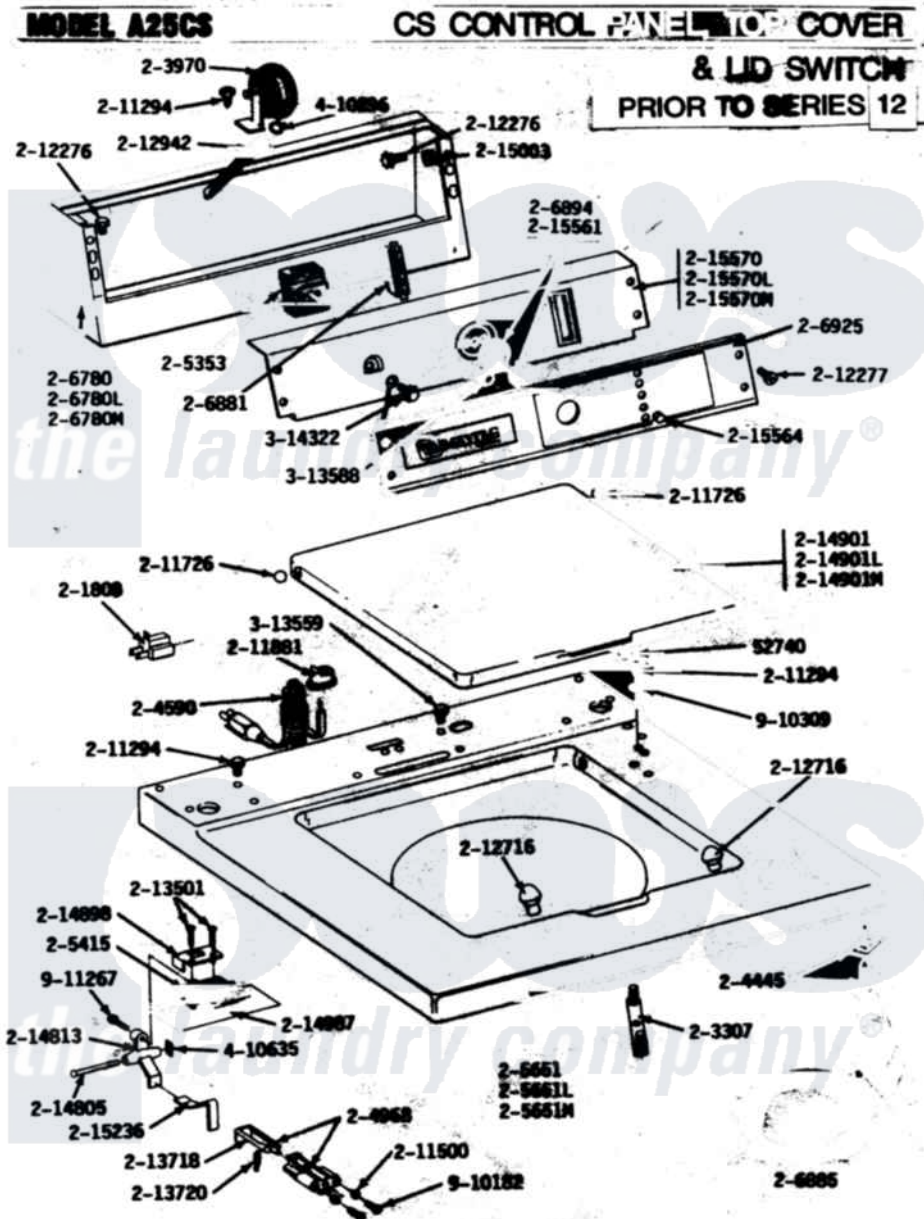

# Maytag LA25CME 01 - CONTROL PANEL, TOP CVR & LID SWITCH (00)

Maytag [Residential Maytag LA25CME Washer Parts](#) Parts Diagram 01 - CONTROL PANEL, TOP CVR & LID SWITCH (00)

[Click on the part number to view part](#)

Item	Original Part Number	Replaced By	Status	Part Description
001	Y052740	<a href="#">62739</a>		Nut, Lock
002	<a href="#">Y201808</a>			Converter
003	NLA		Not Available	MTG. STRAP---NA
004	<a href="#">203970</a>			Switch, Water Level
005	<a href="#">204445</a>			Screw And Fastener Assembly
006	<a href="#">204590</a>			Cord, Power
007	<a href="#">204968</a>			Plunger And Bracket Assembly--W
008	<a href="#">205353</a>			Switch, DiAl-A-Fabric
009	205415	<a href="#">279347</a>		Switch-Lid
010	205651		Not Available	TOP COVER-WHITE
"	NLA		Not Available	TOP COVER-ALMOND---NA
011	<a href="#">206780</a>			Control Cover Assembly
"	206780L	<a href="#">206780</a>		Control Cover Assembly
"	NLA		Not Available	CONTROL COVER ASSY
012	<a href="#">211881</a>			Grommet, Cord Part Not Used-