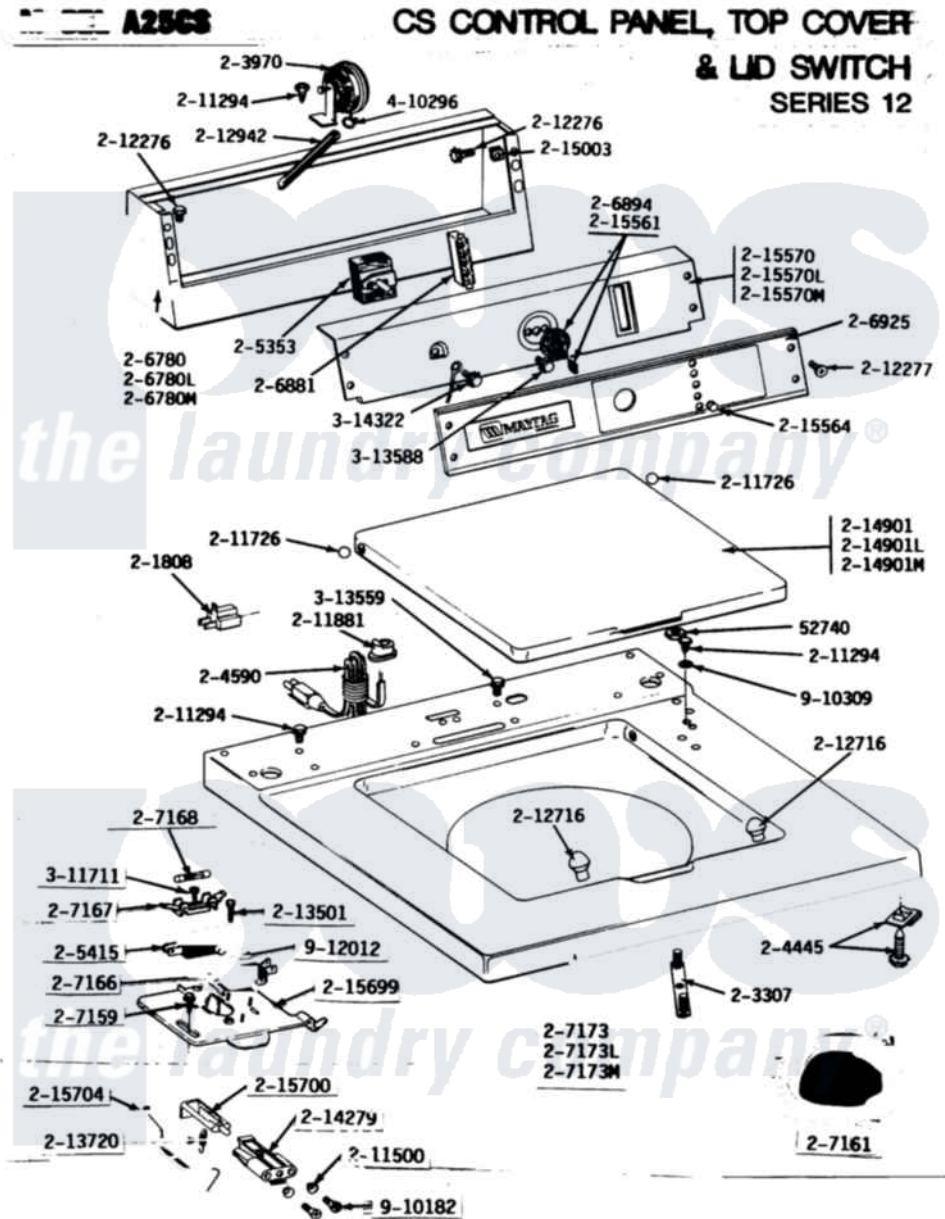

Maytag LA25CME 02 - CONTROL PANEL, TOP CVR & LID SWITCH (12)

Maytag [Residential Maytag LA25CME Washer Parts](#) Parts Diagram 02 - CONTROL PANEL, TOP CVR & LID SWITCH (12)

Click on the part number to view part

Item	Original Part Number	Replaced By	Status	Part Description
001	Y052740	62739		Nut, Lock
002	Y201808			Converter
003	NLA		Not Available	MTG. STRAP----NA
004	203970			Switch, Water Level
005	204445			Screw And Fastener Assembly
006	204590			Cord, Power
007	205353			Switch, DiAl-A-Fabric
008	205415	279347		Switch-Lid
009	206780			Control Cover Assembly
"	206780L	206780		Control Cover Assembly
"	NLA		Not Available	CONTROL COVER ASSY
010	206881			Indicator, Light
011	206894			Knob, Selector
012	NLA		Not Available	CONTROL PANEL WITH LENS - CS &
013	207159	489355		Screw, 8 X 1/2