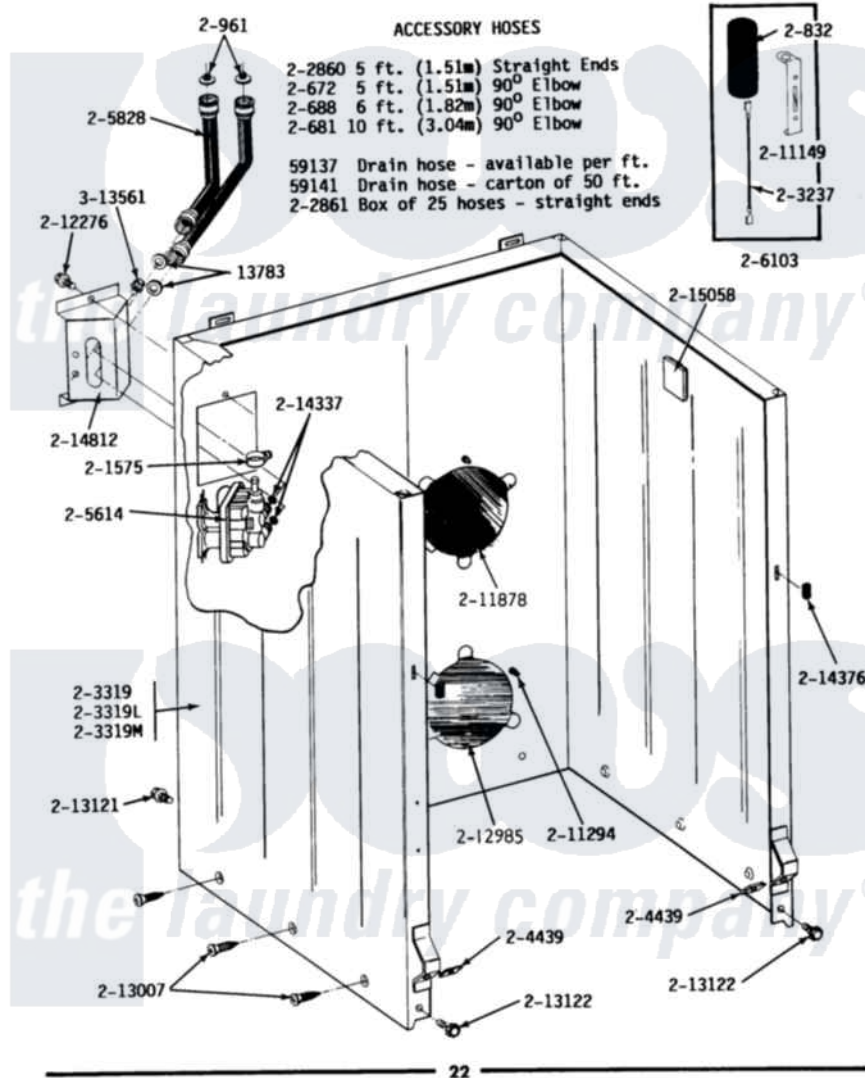

Maytag LA25CME 05 - CABINET, WATER VALVE, HOSES & FRNT PANEL

ALL MODELS

CABINET, WATER VALVE, HOSES AND FRONT PANEL

22

Maytag [Residential Maytag LA25CME Washer Parts](#) Parts Diagram 05 - CABINET, WATER VALVE, HOSES & FRNT PANEL

[Click on the part number to view part](#)

Item	Original Part Number	Replaced By	Status	Part Description
001	Y013783			Washer, Inlet Hose
002	Y059137	Y059141		Ctn. 50 Ft. 31/32 Drain Hose
003	Y059141			Ctn. 50 Ft. 31/32 Drain Hose
004	200461	285655		Clamp, Hose
005	200672	76314		Hose, Inlet 6 Ft. Hose With Elbow
006	200681	21001467		Hose- 10'
007	200688	76314		Hose, Inlet 6 Ft. Hose With Elbow
008	Y200832			Capacitor
009	200908	285655		Clamp, Hose
010	200961	12001413		Strainer And Washer Kit
011	201112	76660		Break-Sphn
012	201575			Clamp, Hose
013	202860			Inlet Hose Assembly
014	202861	202860		Inlet Hose Assembly

015	203237		No.17 Wire With Terminal
016	NLA	Not Available	CABINET-WHITE
017	204439		Screw And Fstner Assembly
018	205614	205613	Water Valve
019	205828	202860	Inlet Hose Assembly
020	206103		Capacitor Kit
021	211111	16272	Connector, Straight
022	211149		Clip, Capacitor
023	211294	90767	Screw, 8A X 3/8 HeX Washer Head Tapping
024	211448		Clamp
025	NLA	Not Available	PLATE, ACCESS
026	212276	W10116760	Screw
027	212982	22001650	Fastener, Spring
028	212985	22002924	Plate, Access
029	212998		Not Available
"	212998L		Not Available
"	NLA	Not Available	FRONT PANEL-ALMOND
"	NLA	Not Available	FRONT PANEL-HARVEST WHEAT
030	213007		Xfor Cabinet See Cabinet, Back
031	213121	3400111	Screw, 12-14 X 5/8
032	213122	27001200	Screw
033	213846		Guard, Belt
034	214337	96160	Screen
035	214376	22002331	Spacer, Front Panel
036	214768	211704	Hose, Drain
037	214812	22002361	Bracket, Water Valve
038	215057	211704	Hose, Drain
039	215058		Pad, Cabinet Bumper
040	Y310842	8182296	Screw, Agitator
041	Y313561		Screw----NA