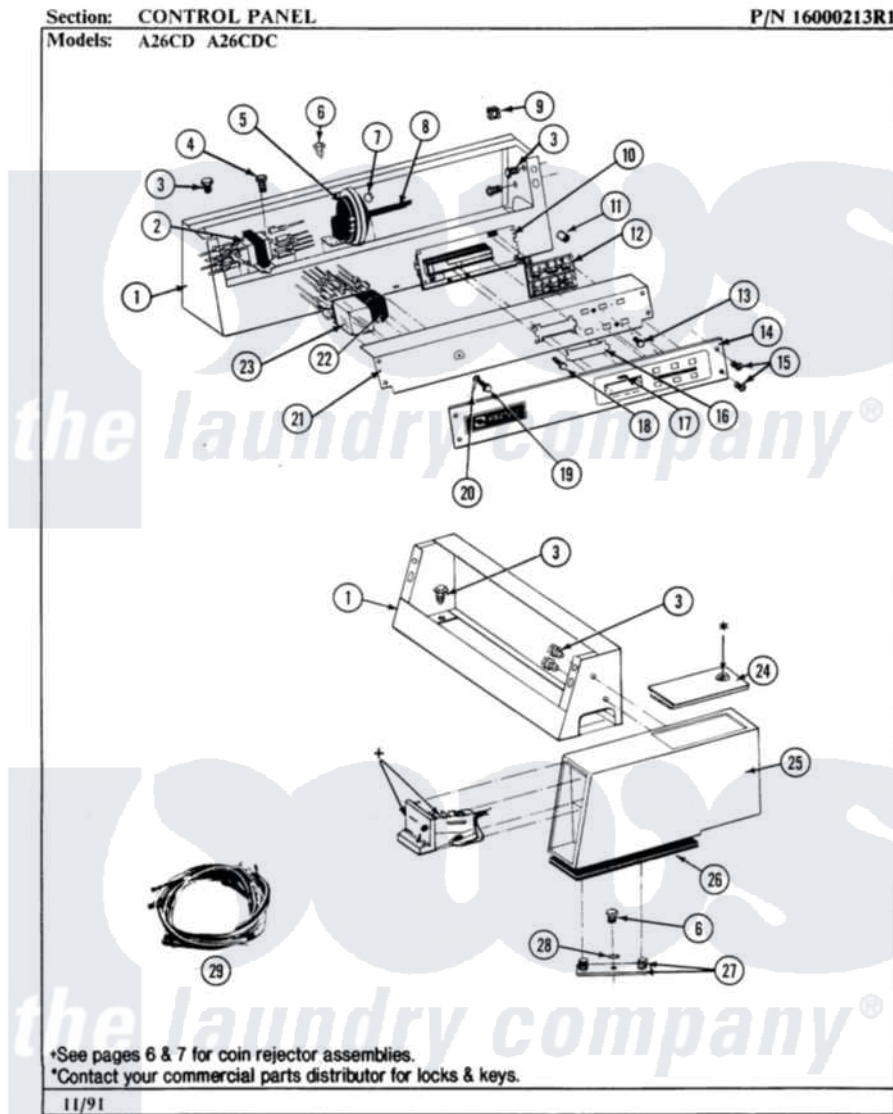

Maytag LA26CD 01 - CONTROL PANEL

Maytag Residential Maytag LA26CD Washer Parts Parts Diagram 01 - CONTROL PANEL

Click on the part number to view part

Item	Original Part Number	Replaced By	Status	Part Description
001	206780			Control Cover Assembly
"	206780L	206780		Control Cover Assembly
"	NLA		Not Available	CONTROL COVER ASSY
002	207766			Transformer
003	212276	W10116760		Screw
004	Y313559			Screw
005	203263	22004474		Switch- Pr
006	211294	90767		Screw, 8A X 3/8 HeX Washer Head Tapping
007	410296	596669		Clamp, Manifold
008	212942	22001619		Tube, Water Level Switch
009	215003			Fastener, Panel And Bracket
010	206828			Battery
"	912077			Locknut, Reader Harness
"	NLA		Not Available	CIRCUIT BOARD ASSY
011	Y215513			Standoff, Circuit Board
				Push Button And Switch

012	206808	W10135389		PUSH BUTTON AND SWITCH Assembly
"	215517	W10131113		Push Button
013	215527	W10140652		Screw, 6-20 X 1/2
014	215519			Panel, Control
015	215506			Screw, Control Panel Overlay
016	215515		Not Available	COVER, DISPLAY
017	214610			Bumper, Lid
018	215526			Screw, Circuit Board
019	Y314322	211251		Screw, Transformer
020	205810			Wire, Ground
021	206825	215516		Plate, Back-Up
"	NLA		Not Available	BACK BRACKET ASSY
022	206824	W10133335		Relay, Motor
023	206421			Relay, Motor Reversing
"	212949	22001866		Screw, Relay
024	203188		Not Available	TIMER ACCESS DOOR (WHT)
"	203188L		Not Available	ACCESS DOOR-ALMOND
"	203188M		Not Available	ACCESS DOOR-HARVEST WHEAT
025	207940	22001407		Case, Coin Slide
"	207940L	22001408		(ALM)
"	NLA		Not Available	CONTROL CENTER CASE HARVEST WH
026	214660			Gasket, Control Center
027	NLA		Not Available	MTG. STRAP---NA
028	910309			Washer, Mounting Strap
029	NLA		Not Available	WIRE HARNESS NLA