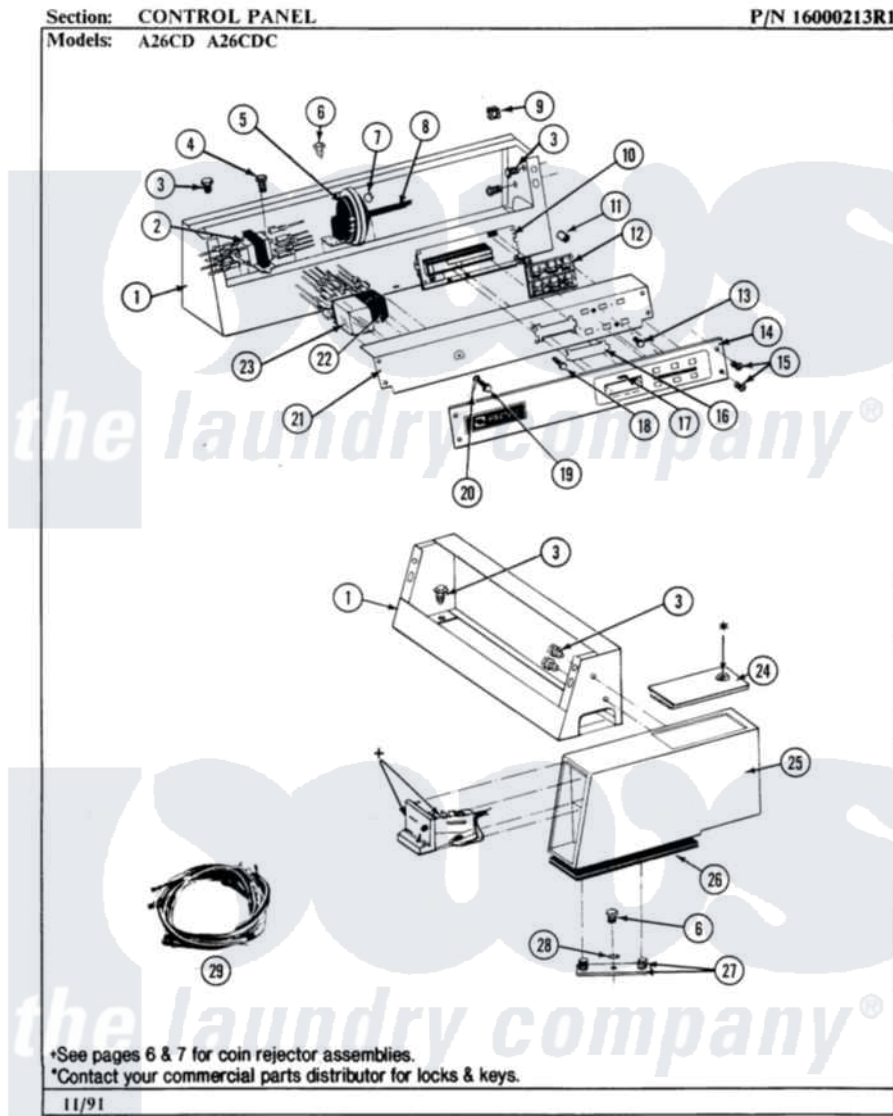

Maytag LA26CDC 01 - CONTROL PANEL

Maytag [Residential Maytag LA26CDC Washer Parts](#) Parts Diagram 01 - CONTROL PANEL
 Click on the part number to view part

Item	Original Part Number	Replaced By	Status	Part Description
001	206780			Control Cover Assembly
"	206780L	206780		Control Cover Assembly
"	NLA		Not Available	CONTROL COVER ASSY
002	207766			Transformer
003	212276	W10116760		Screw
004	Y313559			Screw
005	203263	22004474		Switch- Pr
006	211294	90767		Screw, 8A X 3/8 HeX Washer Head Tapping
007	410296	596669		Clamp, Manifold
008	212942	22001619		Tube, Water Level Switch
009	215003			Fastener, Panel And Bracket
010	206828			Battery
"	912077			Locknut, Reader Harness
"	NLA		Not Available	CIRCUIT BOARD ASSY
011	Y215513			Standoff, Circuit Board
				Push Button And Switch

012	206808	W10135389		PUSH BUTTON AND SWITCH Assembly
"	215517	W10131113		Push Button
013	215527	W10140652		Screw, 6-20 X 1/2
014	215519			Panel, Control
015	215506			Screw, Control Panel Overlay
016	215515		Not Available	COVER, DISPLAY
017	214610			Bumper, Lid
018	215526			Screw, Circuit Board
019	Y314322	211251		Screw, Transformer
020	205810			Wire, Ground
021	206825	215516		Plate, Back-Up
"	NLA		Not Available	BACK BRACKET ASSY
022	206824	W10133335		Relay, Motor
023	206421			Relay, Motor Reversing
"	212949	22001866		Screw, Relay
024	203188		Not Available	TIMER ACCESS DOOR (WHT)
"	203188L		Not Available	ACCESS DOOR-ALMOND
"	203188M		Not Available	ACCESS DOOR-HARVEST WHEAT
025	207940	22001407		Case, Coin Slide
"	207940L	22001408		(ALM)
"	NLA		Not Available	CONTROL CENTER CASE HARVEST WH
026	214660			Gasket, Control Center
027	NLA		Not Available	MTG. STRAP---NA
028	910309			Washer, Mounting Strap
029	NLA		Not Available	WIRE HARNESS NLA