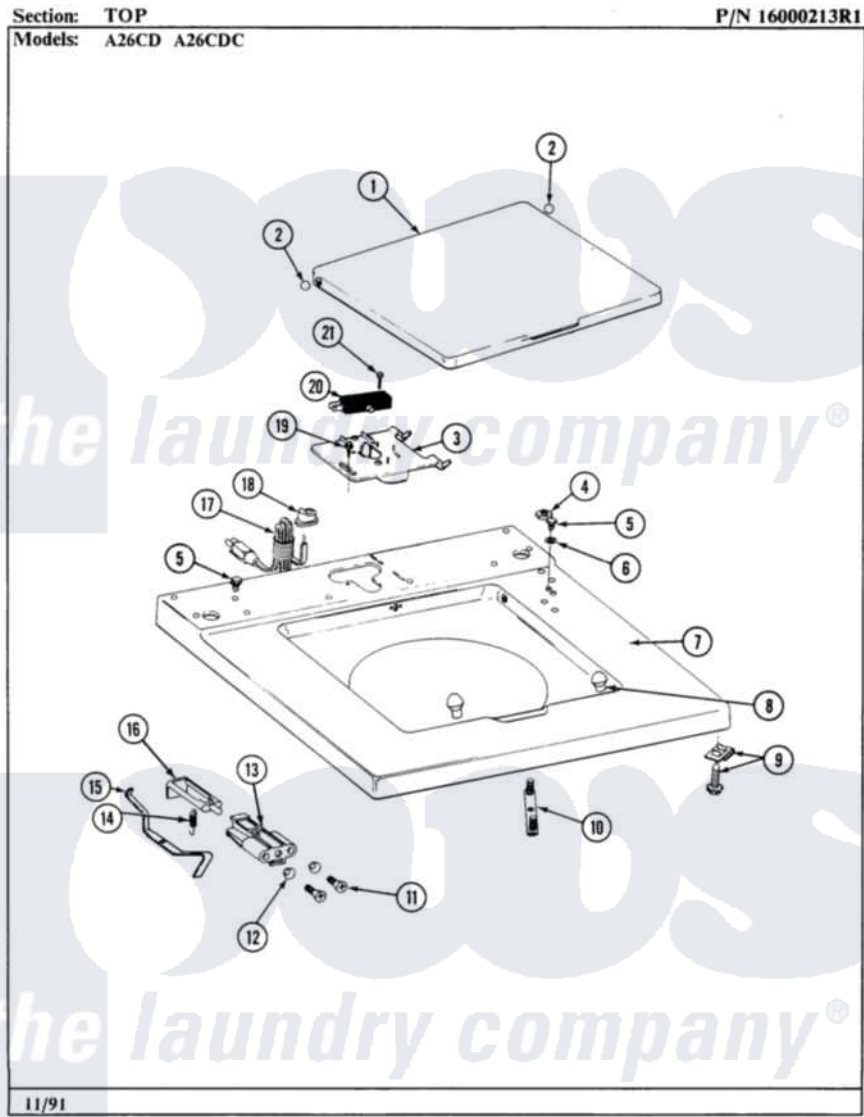

Maytag LA26CDC 02 - TOP

Maytag [Residential Maytag LA26CDC Washer Parts](#) Parts Diagram 02 - TOP
Click on the part number to view part

Item	Original Part Number	Replaced By	Status	Part Description
001	214901		Not Available	LID-WHITE
"	NLA		Not Available	LID-ALMOND
002	211726			Hinge, Ball Lid
003	Y215699	22001678		Bracket, Switch And Fuse
004	Y052740	62739		Nut, Lock
005	211294	90767		Screw, 8A X 3/8 HeX Washer Head Tapping
006	910309			Washer, Mounting Strap
007	207173		Not Available	TOP COVER ASSEMBLY (WHT)
"	NLA		Not Available	TOP COVER ASSY ALM
008	212716			Bumper, Lid
009	204445			Screw And Fastener Assembly
010	NLA		Not Available	MTG. STRAP---NA
011	910182	25-7809		Screw, No.6-20 1/2 Flthd Torx
012	211500			Washer, Bracket To Top Cover
013	201068			Plunger And Bracket

013	204900		Assembly--W
014	213720		Spring, Lid Switch
015	215704		Lever, Unbalance
016	NLA	Not Available	LID SWITCH PLUNGER
017	204590		Cord, Power
018	211881		Grommet, Cord Part Not Used- Gas Models Only
019	207159	489355	Screw, 8 X 1/2
020	205415	279347	Switch-Lid
021	213501		Screw, No.6-20 X 1-1/8 Inch