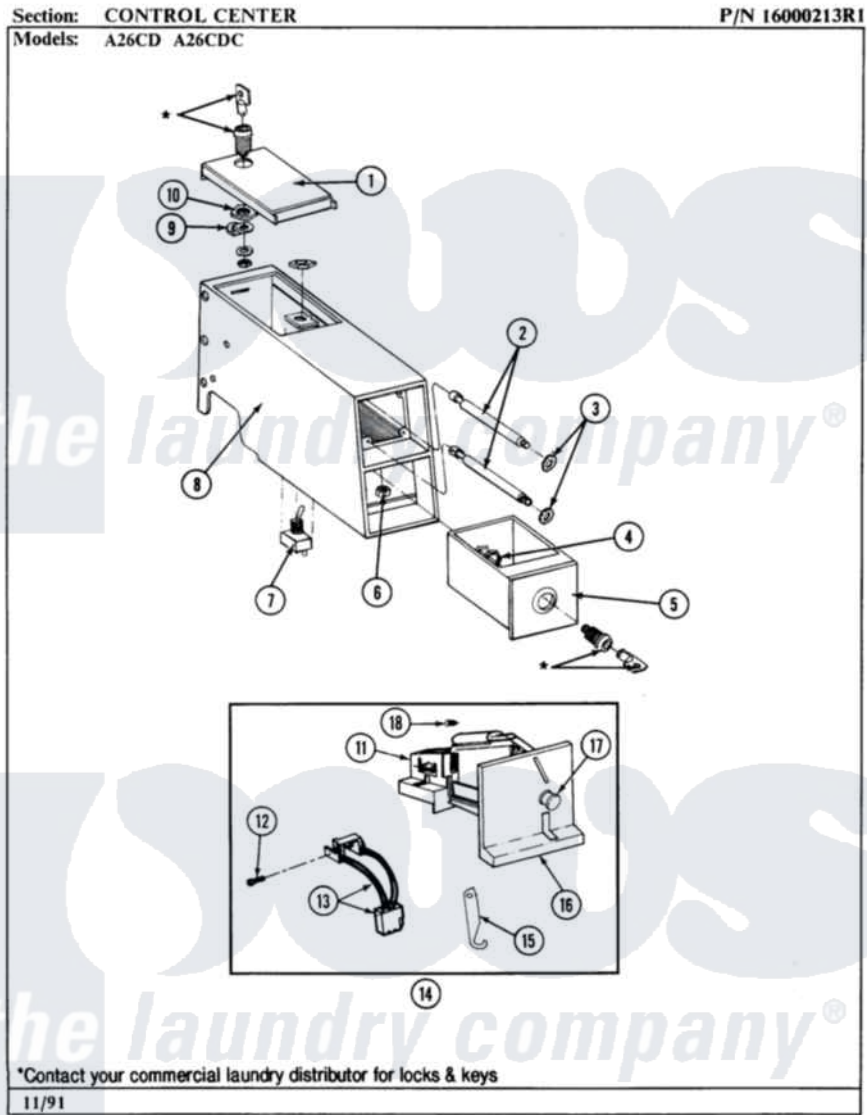

Maytag LA26CDC 03 - CONTROL CENTER

6

Maytag [Residential Maytag LA26CDC Washer Parts](#) Parts Diagram 03 - CONTROL CENTER
Click on the part number to view part

Item	Original Part Number	Replaced By	Status	Part Description
001	203188		Not Available	TIMER ACCESS DOOR (WHT)
"	203188L		Not Available	ACCESS DOOR-ALMOND
"	203188M		Not Available	ACCESS DOOR-HARVEST WHEAT
002	213035			Bolt, Locking
003	910181			Lockwasher, Terminal Block
004	212328	W10139762		Hex Nut, 3/4-27
005	207912	208884		Coin Box K
"	207912L	208884		Coin Box K
"	NLA		Not Available	COIN BOX - HARVEST WHEAT
006	Y052740	62739		Nut, Lock
007	206794		Not Available	SWITCH (W/NUT)
008	207940	22001407		Case, Coin Slide
"	207940L	22001408		(ALM)
"	NLA		Not Available	CONTROL CENTER CASE HARVEST WH

009	213750	W10133266	Cam-Lock
010	212328	W10139762	Hex Nut, 3/4-27
011	207949		Rejector, Coin
012	314665		Screw, Switch Assembly
013	206799		Optic Switch Assembly
014	NLA	Not Available	COIN DROP ASSY 25 CENTS
015	216011		Spring, Return Button
016	216010	Y208306	Kit- Mtg C
017	216009		BUTTON, RETURN
018	NLA	Not Available	SCREW FOR CAUTION PLATE----NA