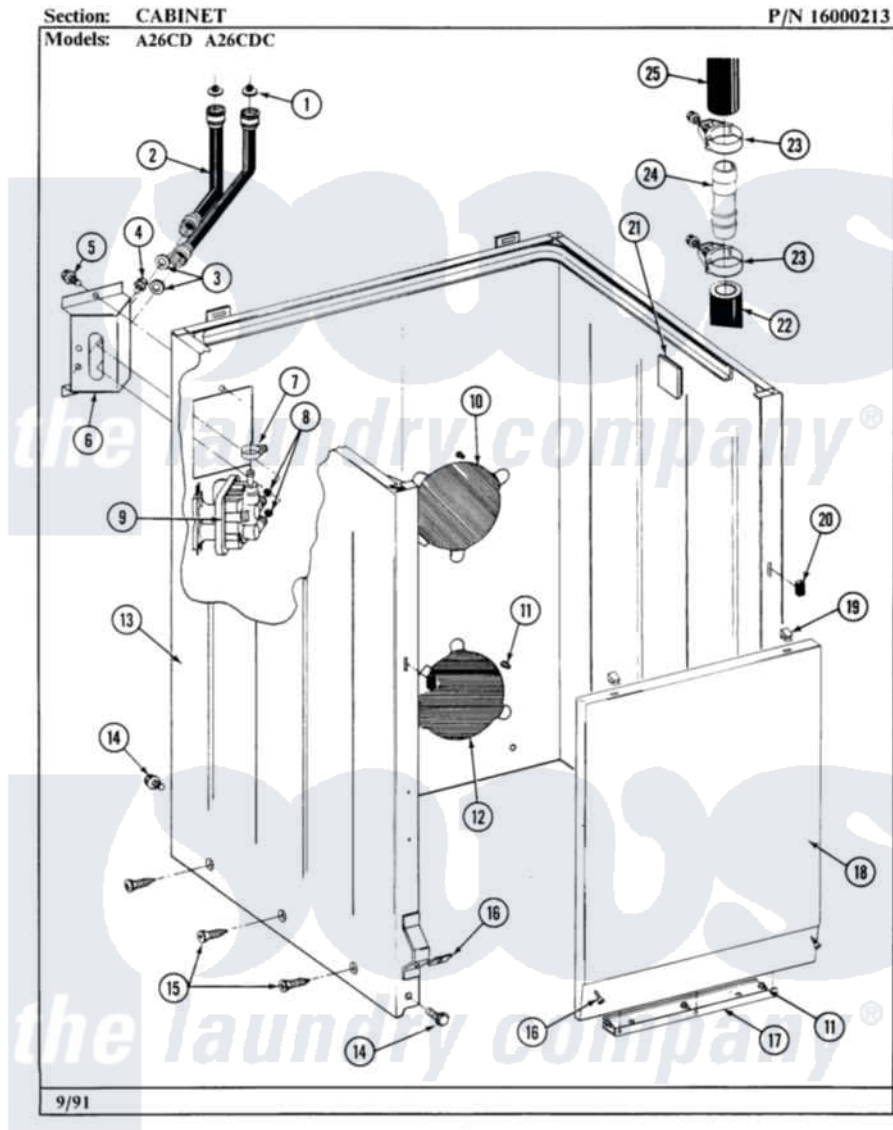

# Maytag LA26CDC 04 - CABINET

8

Maytag Residential Maytag LA26CDC Washer Parts Parts Diagram 04 - CABINET

Click on the part number to view part

Item	Original Part Number	Replaced By	Status	Part Description
001	200961	<a href="#">12001413</a>		Strainer And Washer Kit
002	205828	<a href="#">202860</a>		Inlet Hose Assembly
003	<a href="#">Y013783</a>			Washer, Inlet Hose
004	<a href="#">Y313561</a>			Screw----NA
005	212276	<a href="#">W10116760</a>		Screw
006	214812	<a href="#">22002361</a>		Bracket, Water Valve
007	<a href="#">201575</a>			Clamp, Hose
008	214337	<a href="#">96160</a>		Screen
009	205614	<a href="#">205613</a>		Water Valve
010	NLA		Not Available	PLATE, ACCESS
011	211294	<a href="#">90767</a>		Screw, 8A X 3/8 HeX Washer Head Tapping
012	212985	<a href="#">22002924</a>		Plate, Access
013	NLA		Not Available	CABINET-WHITE
014	213121	<a href="#">3400111</a>		Screw, 12-14 X 5/8
015	<a href="#">213007</a>			Xfor Cabinet See Cabinet, Back

016	<a href="#">204439</a>		Screw And Fstner Assembly
017	<a href="#">213846</a>		Guard, Belt
018	212998	Not Available	PANEL, FRONT (WHT)
"	212998L	Not Available	FRONT PANEL-ALMOND
"	NLA	Not Available	FRONT PANEL-HARVEST WHEAT
019	212982	<a href="#">22001650</a>	Fastener, Spring
020	214376	<a href="#">22002331</a>	Spacer, Front Panel
021	<a href="#">215058</a>		Pad, Cabinet Bumper
022	214768	<a href="#">211704</a>	Hose, Drain
023	200461	<a href="#">285655</a>	Clamp, Hose
024	211111	<a href="#">16272</a>	Connector, Straight
025	215057	<a href="#">211704</a>	Hose, Drain