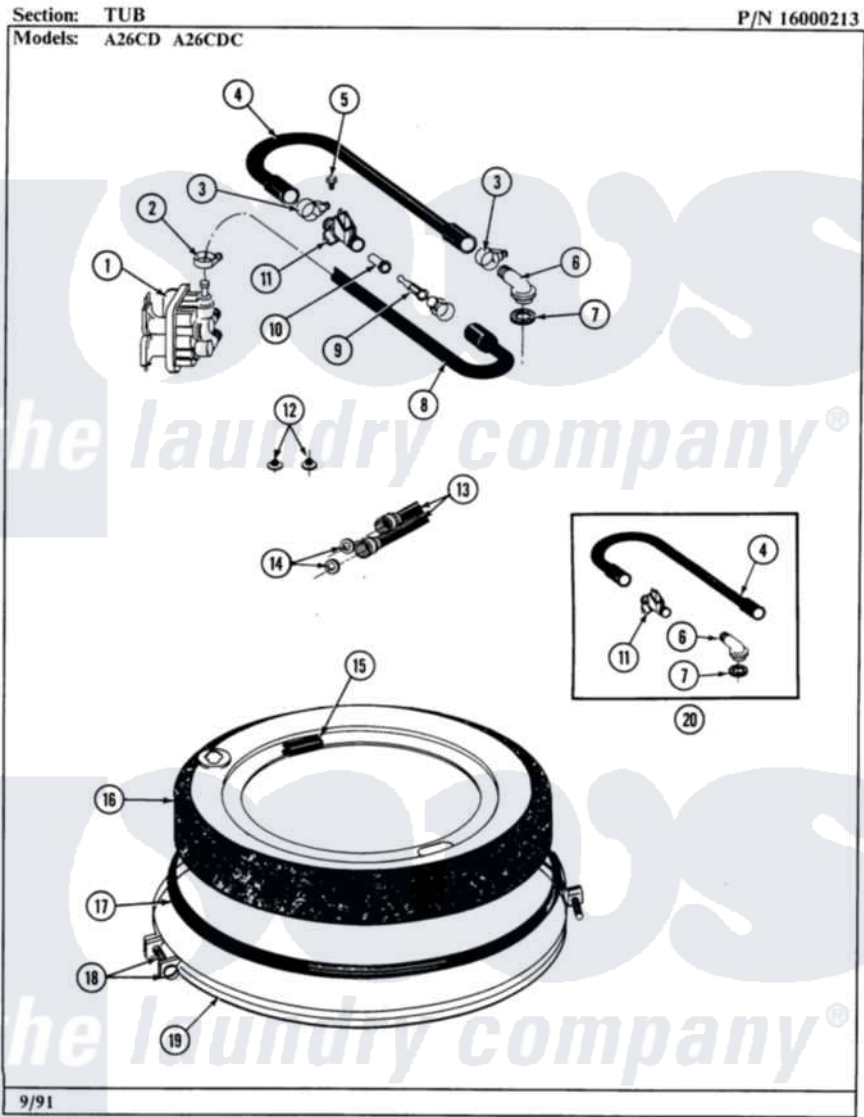

Maytag LA26CDC 05 - TUB COVER

10

Maytag Residential Maytag LA26CDC Washer Parts Parts Diagram 05 - TUB COVER
Click on the part number to view part

Item	Original Part Number	Replaced By	Status	Part Description
001	205614	205613		Water Valve
002	201575			Clamp, Hose
003	202515	596669		Clamp, Manifold
004	Y215234			Hose, Injector Fill
005	312620			Screw, Sems
006	215235			Tube, Injector
007	215233			Seal For Injector Tube
008	213013			Hose, Injector
009	213015			Nozzle, Injector
010	213016	216201		Nozzle
011	215447			Sleeve For Injector
012	200961	12001413		Strainer And Washer Kit
013	205828	202860		Inlet Hose Assembly
014	Y013783			Washer, Inlet Hose
015	215232			Bumper, Unbalance
016	206380		Not Available	COVER, TUB

017

[211232](#)

Seal, Tub Cover

018

[205529](#)

Nut And Bolt Kit For Tub Clam

019

[200846](#)

Clamp - Tub Cover

020

206683

[206680](#)

Water Injector Assembly