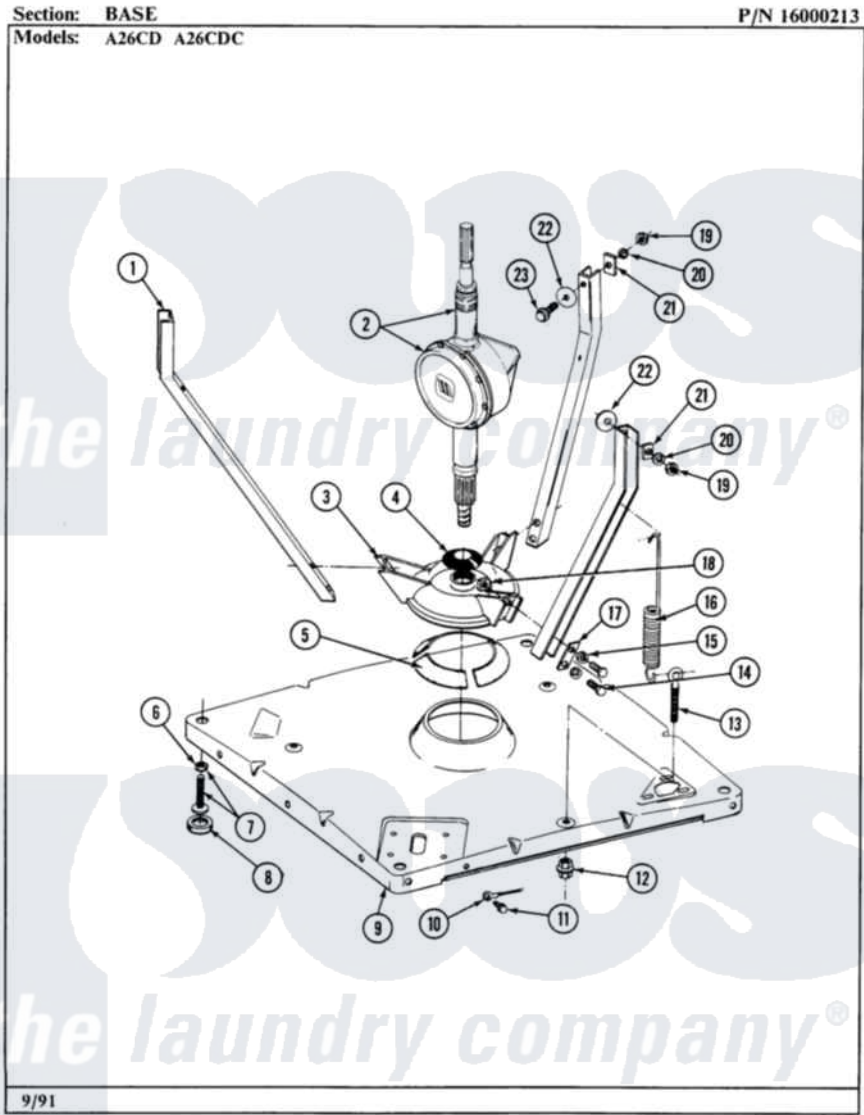

Maytag LA26CDC 08 - BASE

16

Maytag [Residential Maytag LA26CDC Washer Parts](#) Parts Diagram 08 - BASE
 Click on the part number to view part

Item	Original Part Number	Replaced By	Status	Part Description
001	213053			Brace, Tub Part Not Used
002	206707	6-2097750		Trans Dee
003	203725			Damper W/Bolt And Clip
004	211028	22001586		Deflector, Water
005	203956			Damper Pad Kit
006	210385			Lock Nut For Adjustable Leg
007	Y302699	22003428		Leg, Adjustable
008	210684			Foot, Adjustable Leg
009	203274			Base With Damper Pads
010	204807			Ground Wire, Supp. Plte To Top Cover
011	210186	3370225		Screw
012	211949			Nut, Adjustment Eyebolt
013	213120	216416		Bolt, Eye/Centering Spring
014	Y015627			Screw- Hex
015	911852	486009		Lockwasher
016	213054			Centering Spring - 3 Used

017	213073		Washer, Double Brace
018	Y052785		Nut, Brace To Damper
019	Y052734		Nut, Carrage Bolts And Bracket
020	Y054867		Washer, Lock
021	212979	Not Available	WASHER, TUB BRACE
022	211100		Washer, Outer Tub
023	200744	W10175939	Bolt
"	205254	W10175938	Bolt