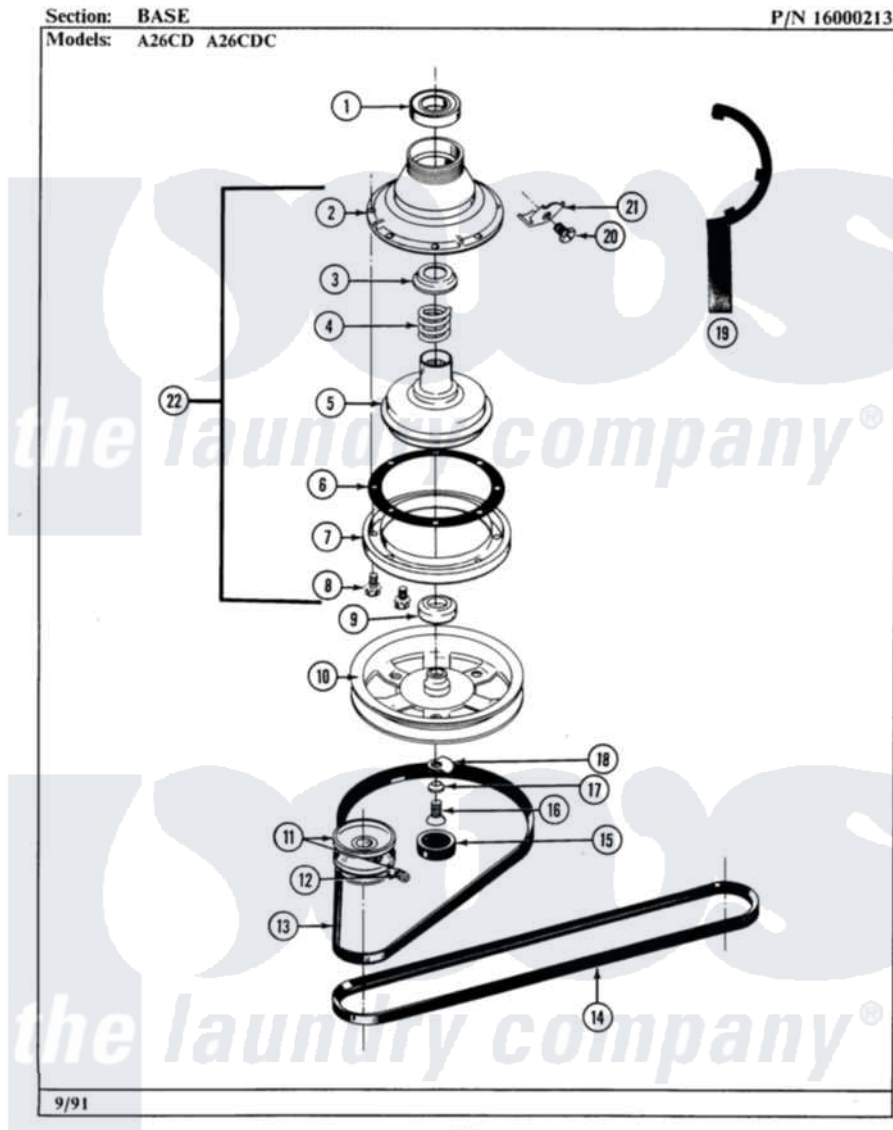

Maytag LA26CDC 09 - CLUTCH, BRAKE & BELTS

18

Maytag [Residential Maytag LA26CDC Washer Parts](#) Parts Diagram 09 - CLUTCH, BRAKE & BELTS
 Click on the part number to view part

Item	Original Part Number	Replaced By	Status	Part Description
001	Y200720	22003441		Bearing, Rear
002	211045	6-2011900		Brake Asse
003	211039	6-2011900		Brake Asse
004	211041	6-2011900		Brake Asse
005	201126	6-2011900		Brake Asse
006	211042	6-2011900		Brake Asse
007	211043	6-2011900		Brake Asse
008	211000			SCREW, BRAKE DRUM (HEX HEAD)
009	200835			Bearing, Brake Rotor
010	211059	6-2301530		Pulley
011	200816	6-2008160		Pulley- MO
012	Y053241			Set Screw, Motor Pulley
013	211125			V Belt, Drive Pulley
014	211124			Part Not Used
015	NLA		Not Available	CAP, OIL RETAINER
016	211375	681582		Screw

017	211090	22003555	Washer, Stop Lug
018	211089		Lug, Stop Pulley
019	Y038315	038315	Tool
020	213326		Bolt, Sems Retaining Clip
021	213325		Clip, Retaining
022	201190	6-2011900	Brake Asse