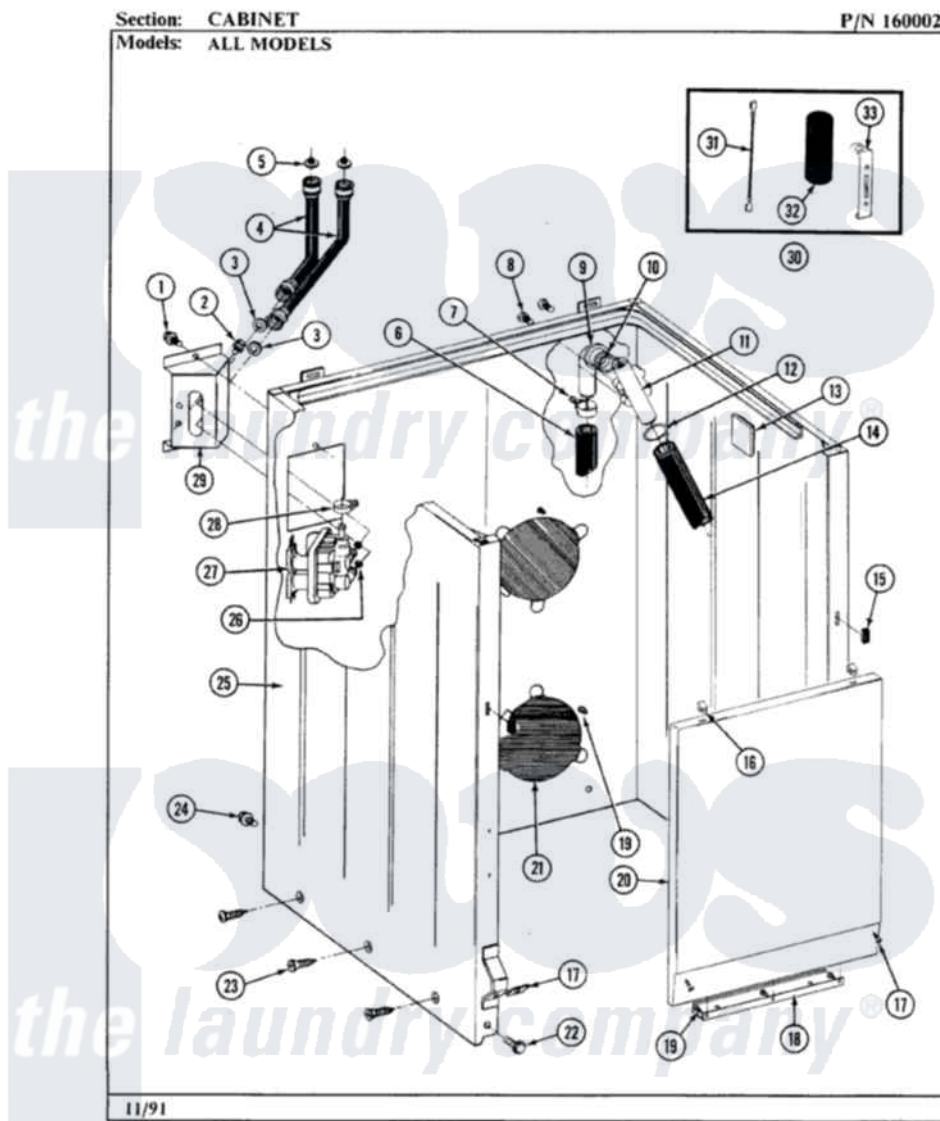

Maytag LA282 02 - CABINET

16

Maytag Residential Maytag LA282 Washer Parts Parts Diagram 02 - CABINET
Click on the part number to view part

Item	Original Part Number	Replaced By	Status	Part Description
1	212276	W10116760		Screw
2	Y313561			Screw---NA
3	Y013783			Washer, Inlet Hose
4	202860			Inlet Hose Assembly
5	200961	12001413		Strainer And Washer Kit
6	215279	22003410		Hose, Drain
7	200461	285655		Clamp, Hose
8	Y014874			Screw, Idler Arm And Sleeve
9	214764	208847		Elbow
10	214765			Gasket, Siphon Break
11	206638			Siphon Break
12	200461	285655		Clamp, Hose
13	215058			Pad, Cabinet Bumper
14	214767	22001448		Hose, Pump
15	214376	22002331		Spacer, Front Panel
16	212982	22001650		Fastener, Spring

17	204439		Screw And Fstner Assembly
18	213846		Guard, Belt
19	211294	90767	Screw, 8A X 3/8 HeX Washer Head Tapping
20	212998L		Not Available FRONT PANEL-ALMOND
21	211878		Not Available PLATE, ACCESS
22	213122	27001200	Screw
23	213007		Xfor Cabinet See Cabinet, Back
24	213121	3400111	Screw, 12-14 X 5/8
25	203319L		Not Available (ALMOND)
26	214337	96160	Screen
27	205613		Water Valve
28	201575		Clamp, Hose
29	214812	22002361	Bracket, Water Valve
30	206103		Capacitor Kit
31	203237		No.17 Wire With Terminal
32	Y200832		Capacitor
33	211149		Clip, Capacitor