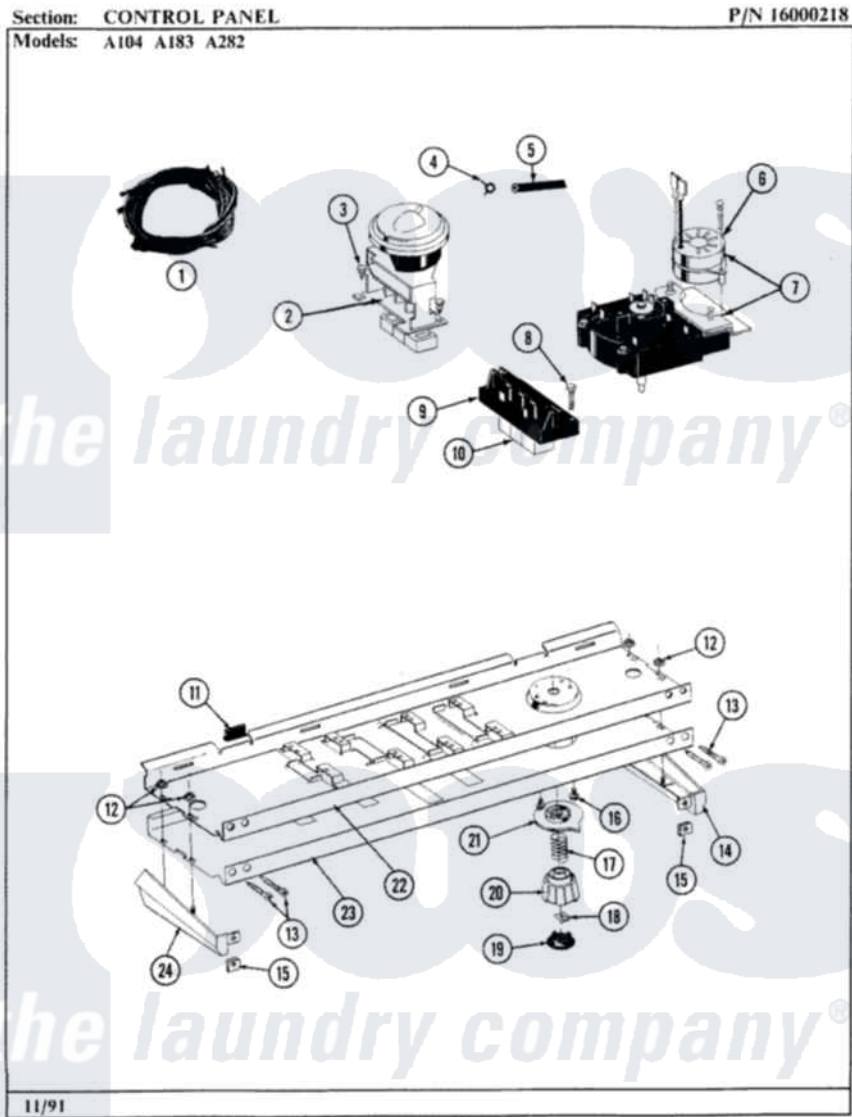

Maytag LA282 04 - CONTROL PANEL

Maytag [Residential Maytag LA282 Washer Parts](#) Parts Diagram 04 - CONTROL PANEL
 Click on the part number to view part

Item	Original Part Number	Replaced By	Status	Part Description
1	206231			Wire Harness
2	206221		Not Available	WATER LEVEL SWITCH---NA
3	211168	W10139210		Screw, 8-18 X 5/16
4	410296	596669		Clamp, Manifold
5	212942	22001619		Tube, Water Level Switch
6	205410		Not Available	TIMER MOTOR 120-60
7	206230			Timer
8	213117	67006908		Screw, Ice Rack
9	206216			Water Temperature Switch
10	215211			Button For Switch
11	214897			Pad, Control Panel
12	214872			Palnut, End Cap Note: Nut, Lamp Holder
13	210932			Screw, No.8 X 9/16 Ctsk Note: Screw, Inlet Duct
14	214816			End Cap F/Control Panel-RH

15	214894		Fastener, End Cap
16	213966	3400014	Screw
17	211065		Spring, Index Wheel
18	211605		Bezel, Timer Dial
19	215163	Not Available	CAP FOR KNOB
20	215162		Timer Knob
21	215161	22001571	Bezel, Timer Dial
22	214818		Back Up Plate
23	206753	Not Available	CONTROL PANEL
24	214815		End Cap F/Control Panel-LH