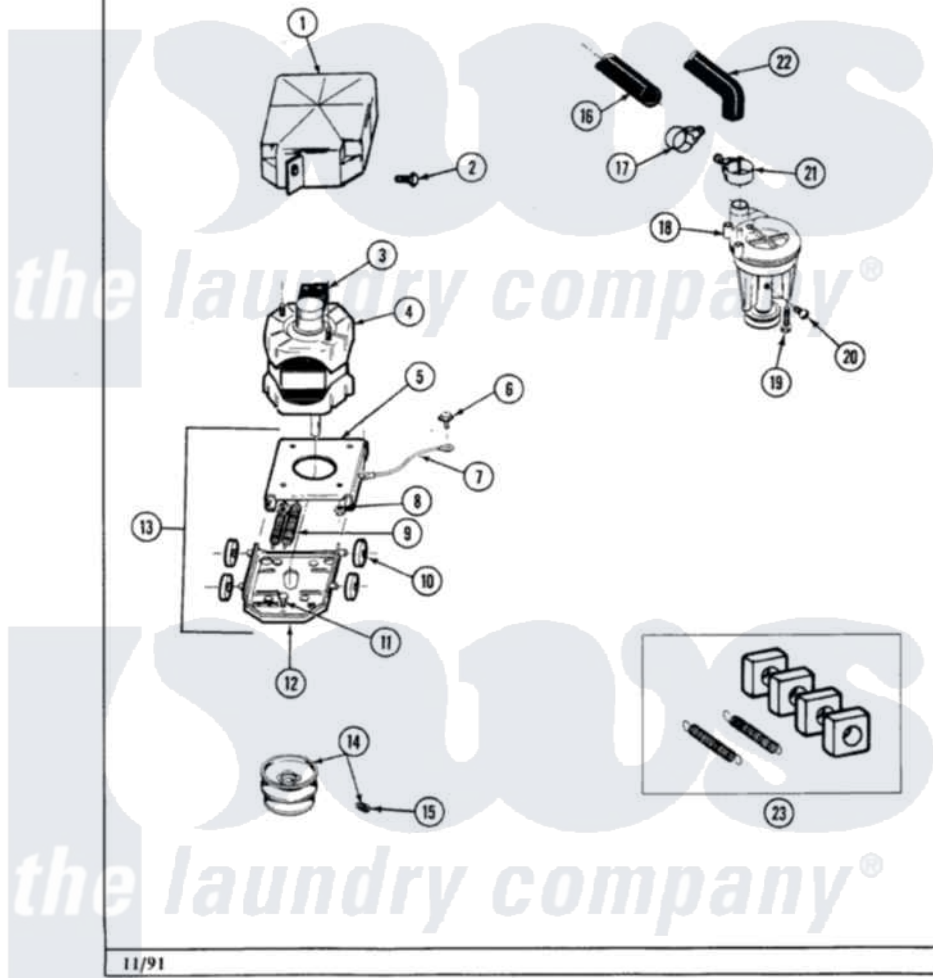

Maytag LA282 05 - MOTOR & PUMP ASSEMBLY

Section: MOTOR & PUMP ASSEMBLY

P/N 1600021

Models: ALL MODELS

11/91

28

Maytag Residential Maytag LA282 Washer Parts Parts Diagram 05 - MOTOR & PUMP ASSEMBLY

Click on the part number to view part

Item	Original Part Number	Replaced By	Status	Part Description
1	215098			Shield, Motor
2	213121	3400111		Screw, 12-14 X 5/8
3	205133		Not Available	(PROD. IDNo. 2-1664-8 & 2-5463)
"	206505		Not Available	PROD. No.201664-15, & No.205463-3.
"	205132		Not Available	SWITCH, MOTOR EXTERNAL START No.201664-14,205463-4 & 201800-4
4	201805	12002351		Motor-Drive
5	214956			Motor Mount Assembly
6	210186	3370225		Screw
7	901220			Ground Wire
8	Y311426	3400029		Nut, Adapter Plate
9	202718			Springs, Tension
10	204998	205000		Roller And Spring Kit 4+Spr
11	Y313561			Screw----NA
12	205908			Motor Mount Assembly

13	205999		Motor Mount Assembly
14	200816	6-2008160	Pulley- MO
15	Y053241		Set Screw, Motor Pulley
16	214767	22001448	Hose, Pump
17	200461	285655	Clamp, Hose
18	202203	6-2022030	Pump As Pa
19	211880		Screw, HeX Head No.10 X 1/2 Inc
20	Y015408	22003235	Screw, Bearing Insert
21	202574	3367052	Clamp, Hose
22	Y212989		Hose, Outer Tub To Pump
23	205000		Roller And Spring Kit 4+Spr