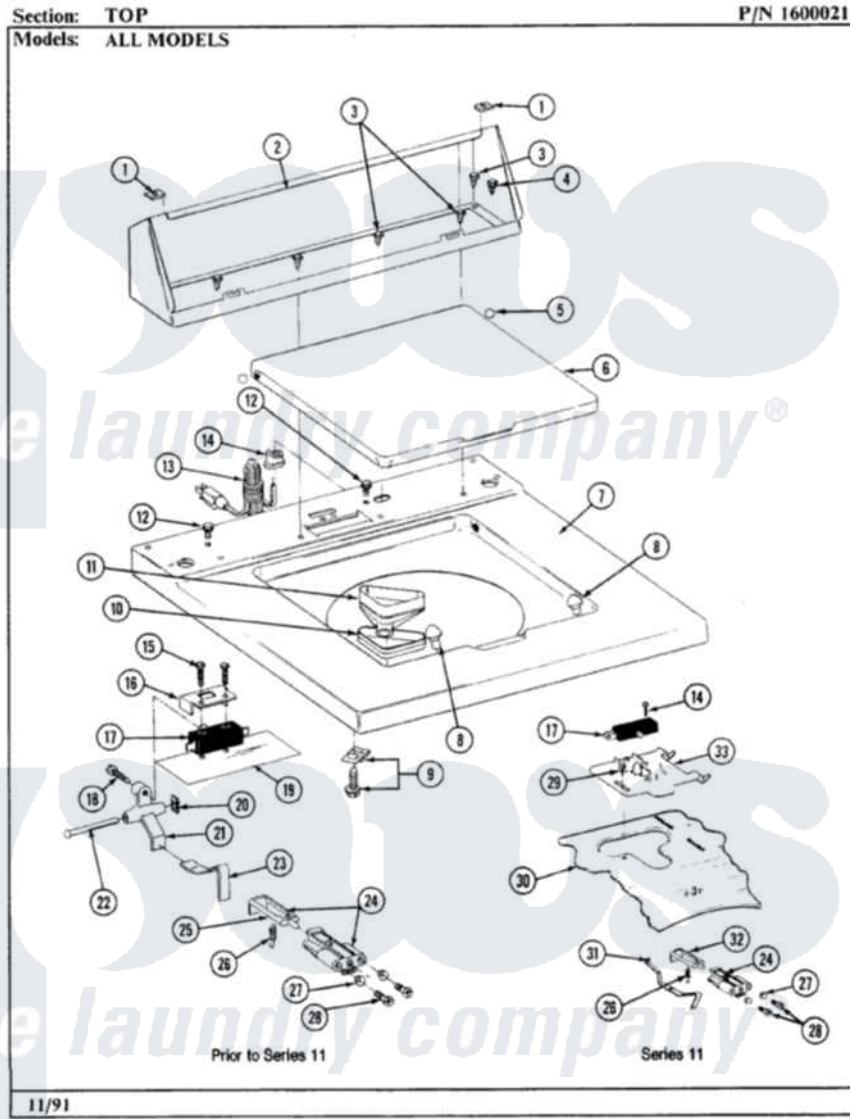

Maytag LA282 06 - TOP

12

Maytag [Residential Maytag LA282 Washer Parts](#) Parts Diagram 06 - TOP
Click on the part number to view part

Item	Original Part Number	Replaced By	Status	Part Description
1	215075			Fastener, Control Panel To Console
2	205635L		Not Available	CONSOLE (ALM)
3	211294	90767		Screw, 8A X 3/8 HeX Washer Head Tapping
4	313551	31-3551		Dw Minimanu
5	211726			Hinge, Ball Lid
6	212073L		Not Available	LID-ALMOND
7	205538L		Not Available	TOP COVER-ALMOND
8	212716			Bumper, Lid
9	204445			Screw And Fastener Assembly
12	210186	3370225		Screw
13	204590			Cord, Power
14	211881			Grommet, Cord Part Not Used-Gas Models Only
15	213501			Screw, No.6-20 X 1-1/8 Inch
16	214898			Cover For Lid Switch

17	205415	279347	Switch-Lid
18	911267		Screw, Pump Cover
19	214987		Moisture Barrier For Switch
20	410635		Fastener
21	214813	Not Available	LEVER FOR LID SWITCH
22	214805		Pin For Unbalance Lever
23	215236	214804	Unbalance Lever
24	204968		Plunger And Bracket Assembly--W
25	213718		Plunger, Lid Switch
26	213720		Spring, Lid Switch
27	211500		Washer, Bracket To Top Cover
28	910182	25-7809	Screw, No.6-20 1/2 Flthd Torx
29	207159	489355	Screw, 8 X 1/2
30	207172L		Top Cover Assembly ALM--- NA
31	215704		Lever, Unbalance
32	215700	Not Available	LID SWITCH PLUNGER
33	Y215699	22001678	Bracket, Switch And Fuse