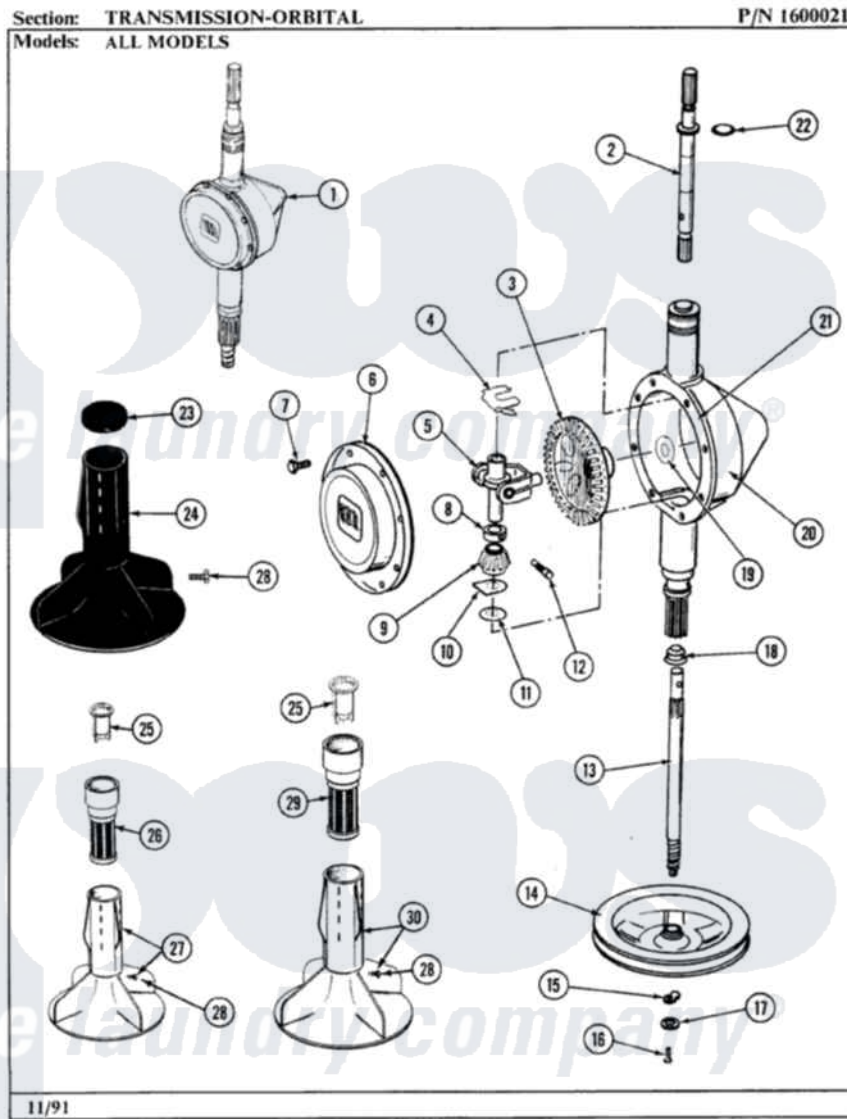

Maytag LA282 08 - TRANSMISSION-ORBITAL

24

Maytag Residential Maytag LA282 Washer Parts Parts Diagram 08 - TRANSMISSION-ORBITAL
Click on the part number to view part

Item	Original Part Number	Replaced By	Status	Part Description
1	206708	6-2097790		Transmison
2	207153	6-2097820		Kit- Shaft
3	206713	6-2067130		Gear- Beve
4	215581			Spring, Agitator Shaft
5	206685	6-2066850		Yoke
6	206628			Cover, Transmission
7	215417		Not Available	SCREW, TRANSMISSION COVER
8	215415		Not Available	COLLAR, LOWER
9	215401	W10221114		Pinion
10	215395			Plate, Clutch
11	211483	6-2114830		Washer- SP
12	Y206629			Pin, Collar
13	215411	12001451		Ctr Shaft W/Collar Andkeeper-Sha
14	211059	6-2301530		Pulley
15	211089			Lug, Stop Pulley

16	211375	681582	Screw
17	211090	22003555	Washer, Stop Lug
18	206602	207843	Lip Seal Repair Kit
19	215394		Washer, Bevel Gear
20	206625	6-2097790	Transmison
21	Y058700	675652	Adhesive
22	210690		Seal, Rubber
25	215733		Dispensing Cup
26	Y207427		Lint Filter Shallow
27	207538		Agitator W/Lock Screw
28	206478	Not Available	SCREW & WASHER FOR AGITATOR