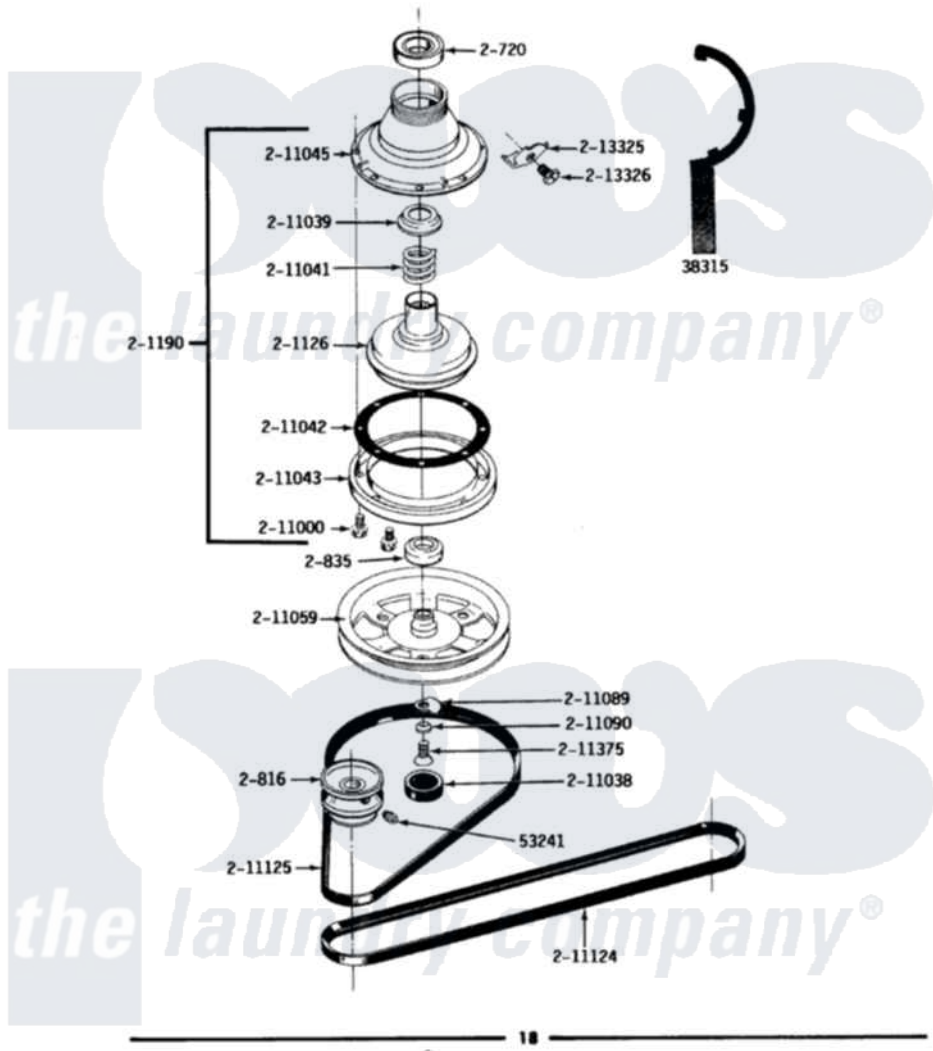

MODELS A105-A283-A284 CLUTCH, BRAKE & BELTS

Maytag Residential Maytag LA283 Washer Parts Parts Diagram 03 - CLUTCH, BRAKE & BELTS
 Click on the part number to view part

Item	Original Part Number	Replaced By	Status	Part Description
1	Y038315	038315		Tool
2	Y053241			Set Screw, Motor Pulley
3	Y200720	22003441		Bearing, Rear
4	200816	6-2008160		Pulley- MO
5	200835			Bearing, Brake Rotor
6	201126	6-2011900		Brake Asse
7	201190	6-2011900		Brake Asse
8	211000			SCREW, BRAKE DRUM (HEX HEAD)
9	211038		Not Available	CAP, OIL RETAINER
10	211039	6-2011900		Brake Asse
11	211041	6-2011900		Brake Asse
12	211042	6-2011900		Brake Asse
13	211043	6-2011900		Brake Asse
14	211045	6-2011900		Brake Asse
15	211059	6-2301530		Pulley
16	211089			Lug, Stop Pulley

17	211090	22003555	Washer, Stop Lug
18	211124		Part Not Used
19	211125		V Belt, Drive Pulley
20	211375	681582	Screw
21	213325		Clip, Retaining
22	213326		Bolt, Sems Retaining Clip