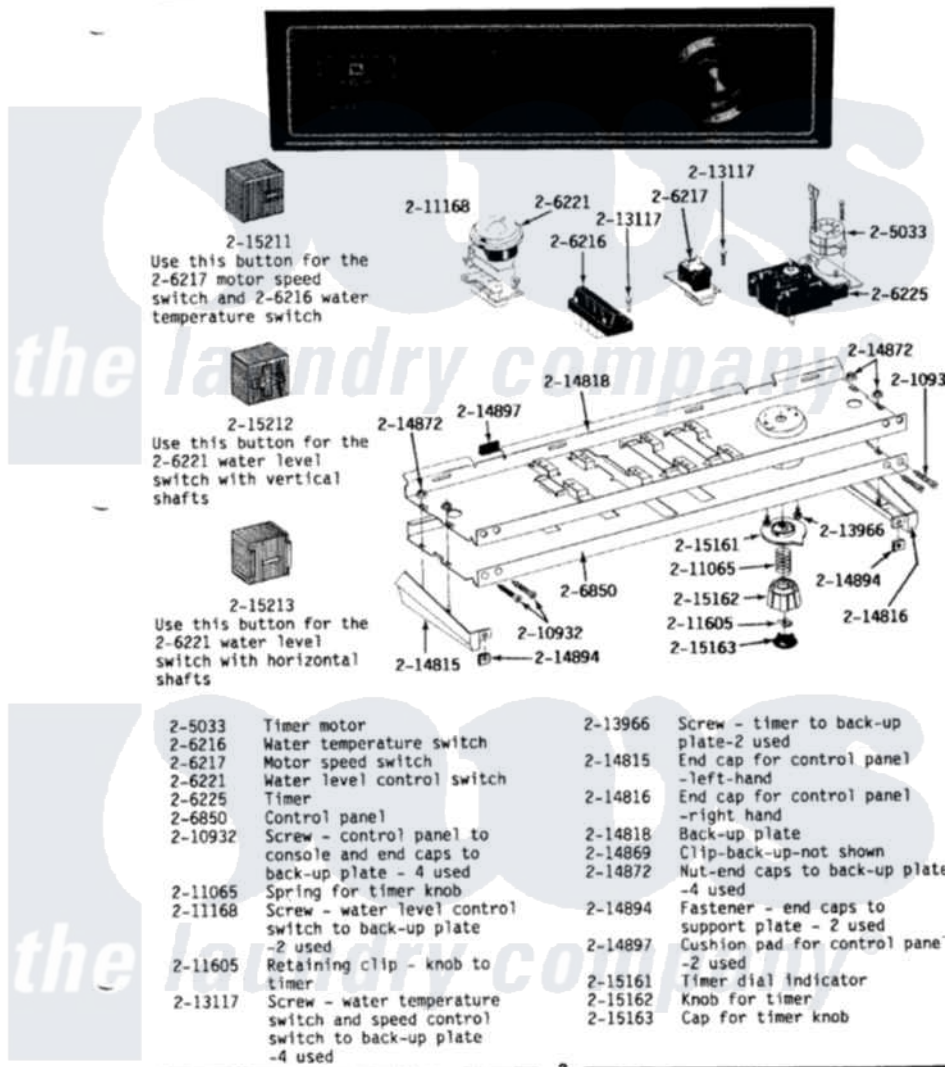

MODELS A283-A284

CONTROL PANEL

Maytag Residential Maytag LA283 Washer Parts Parts Diagram 04 - CONTROL PANEL

Click on the part number to view part

Item	Original Part Number	Replaced By	Status	Part Description
1	205033	22205033		Motor- Tim
2	206216			Water Temperature Switch
3	206217		Not Available	SPEED CONTROL SWITCH
4	206221		Not Available	WATER LEVEL SWITCH----NA
5	206225			Timer
6	206850		Not Available	CONTROL PANEL
8	211065			Spring, Index Wheel
10	211605			Bezel, Timer Dial
12	213966	3400014		Screw
13	214815			End Cap F/Control Panel-LH
14	214816			End Cap F/Control Panel-RH
15	214818			Back Up Plate
16	214869			Clip For Back Up Plate
17	214872			Palnut, End Cap Note: Nut, Lamp Holder
18	214894			Fastener, End Cap

19	214897		Pad, Control Panel
20	215161	22001571	Bezel, Timer Dial
21	215162		Timer Knob
22	215163	Not Available	CAP FOR KNOB