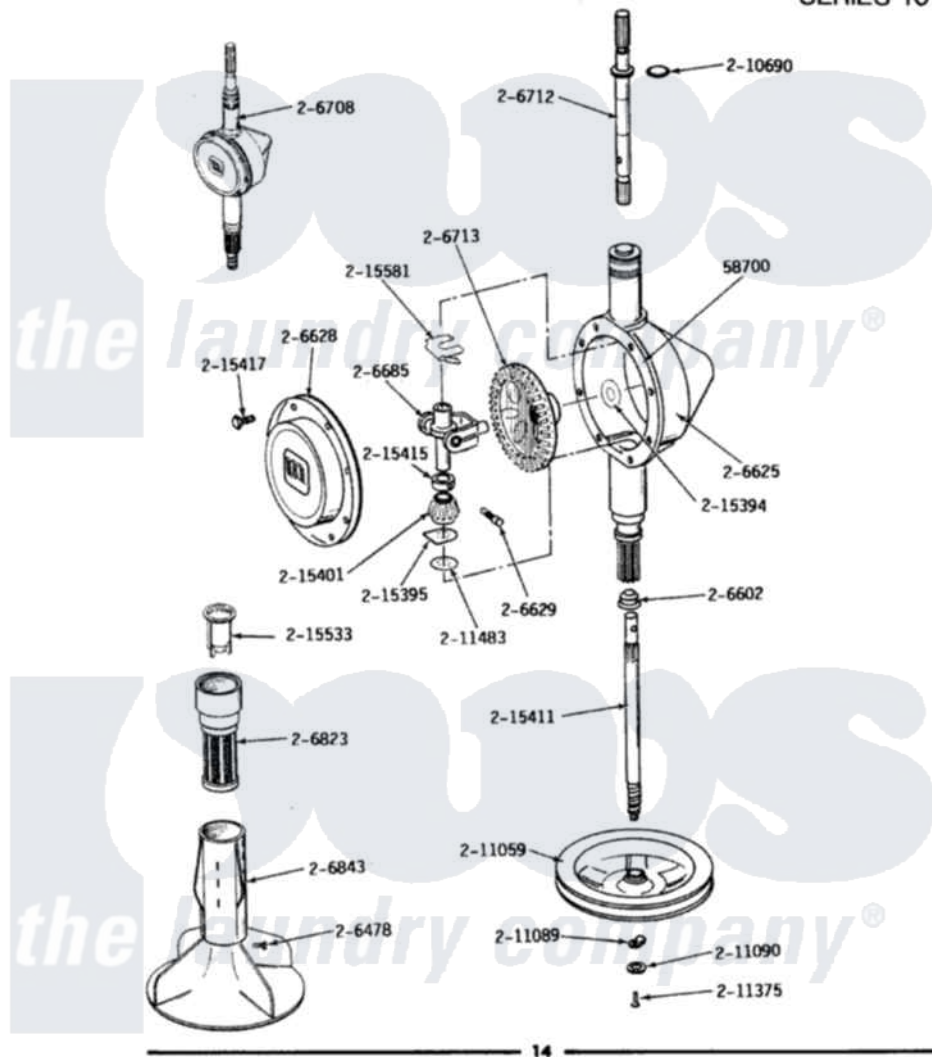

MODELS A105-A283-A284 ORBITAL TRANSMISSION
SERIES 10

Maytag Residential Maytag LA283 Washer Parts Parts Diagram 05 - ORBITAL TRANSMISSION (SERIES 10)
 Click on the part number to view part

Item	Original Part Number	Replaced By	Status	Part Description
1	Y058700	675652		Adhesive
2	206478		Not Available	SCREW & WASHER FOR AGITATOR
3	206602	207843		Lip Seal Repair Kit
4	206625	6-2097790		Transmison
5	206628			Cover, Transmission
6	Y206629			Pin, Collar
7	206685	6-2066850		Yoke
8	206708	6-2097790		Transmison
9	206712	6-2097820		Kit- Shaft
10	206713	6-2067130		Gear- Beve
11	206823	Y207427		Lint Filter Shallow
12	206843	207538		Agitator W/Lock Screw
13	210690			Seal, Rubber
14	211059	6-2301530		Pulley
15	211089			Lug, Stop Pulley
16	211090	22003555		Washer, Stop Lug

17	211375	681582	Screw
18	211483	6-2114830	Washer- SP
19	215394		Washer, Bevel Gear
20	215395		Plate, Clutch
21	215401	W10221114	Pinion
22	215411	12001451	Ctr Shaft W/Collar Andkeeper-Sha
23	215415	Not Available	COLLAR, LOWER
24	215417	Not Available	SCREW, TRANSMISSION COVER
25	215533	215733	Dispensing Cup
26	215581		Spring, Agitator Shaft