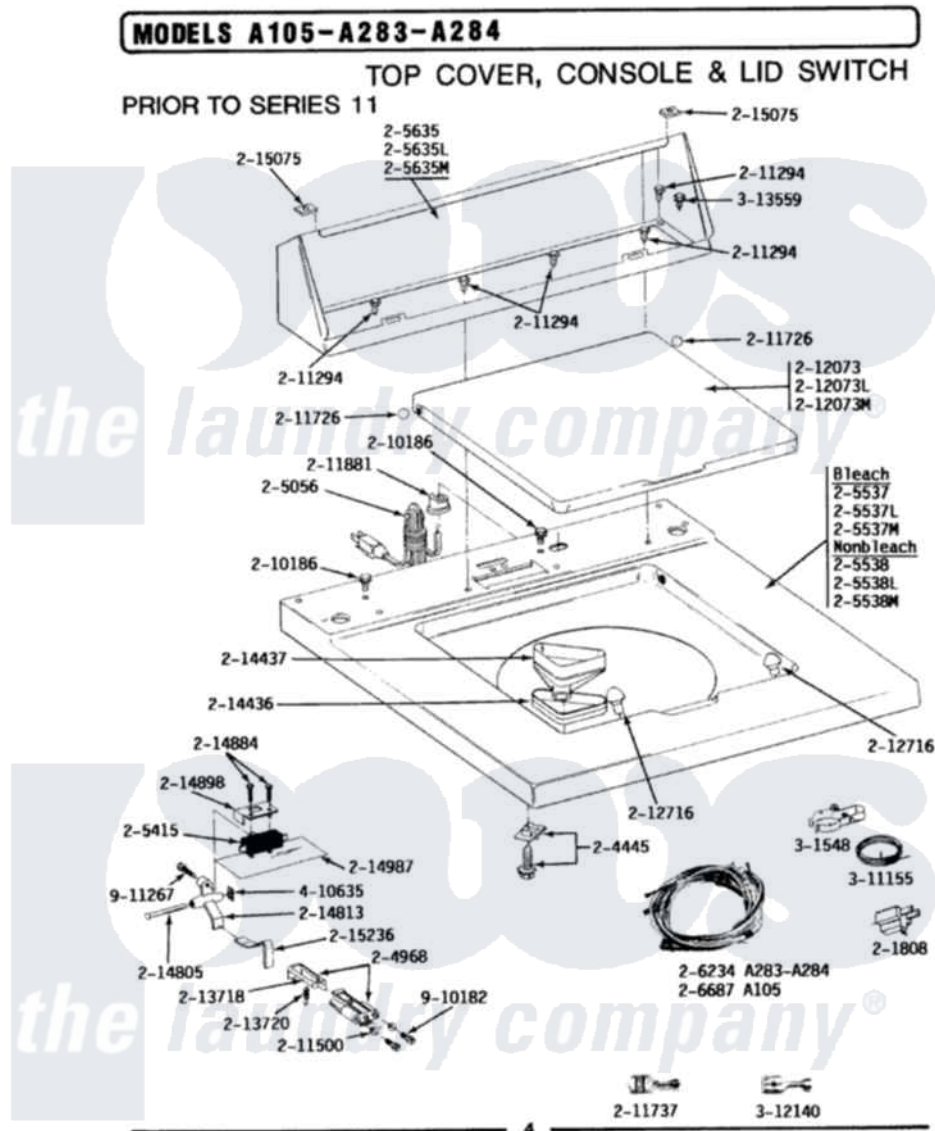

Maytag LA283 06 - TOP COVER, CONSOLE & LID SWITCH

Maytag Residential Maytag LA283 Washer Parts Parts Diagram 06 - TOP COVER, CONSOLE & LID SWITCH
Click on the part number to view part

Item	Original Part Number	Replaced By	Status	Part Description
1	Y201808			Converter
2	204445			Screw And Fastener Assembly
3	204968			Plunger And Bracket Assembly--W
4	205056	204590		Cord, Power
5	205415	279347		Switch-Lid
7	205538L		Not Available	TOP COVER-ALMOND
10	205635L		Not Available	CONSOLE (ALM)
12	206234		Not Available	WIRE HARNESS
13	210186	3370225		Screw
14	211294	90767		Screw, 8A X 3/8 HeX Washer Head Tapping
15	211500			Washer, Bracket To Top Cover
16	211726			Hinge, Ball Lid
17	211737	248562		Terminal
18	211881			Grommet, Cord Part Not Used-Gas Models Only

20	212073L	Not Available	LID-ALMOND
37	212716		Bumper, Lid
38	213718		Plunger, Lid Switch
39	213720		Spring, Lid Switch
40	214805		Pin For Unbalance Lever
41	214813	Not Available	LEVER FOR LID SWITCH
42	214884	213501	Screw, No.6-20 X 1-1/8 Inch
43	214898		Cover For Lid Switch
"	215075		Fastener, Control Panel To Console
44	215236	214804	Unbalance Lever
"	214987		Moisture Barrier For Switch
45	301548		Clamp, Ground Wire
46	311155		Ground Wire And Clamp
47	Y312140		Wire Connector
48	Y313559		Screw
49	410635		Fastener
50	910182	25-7809	Screw, No.6-20 1/2 Flthd Torx
51	911267		Screw, Pump Cover