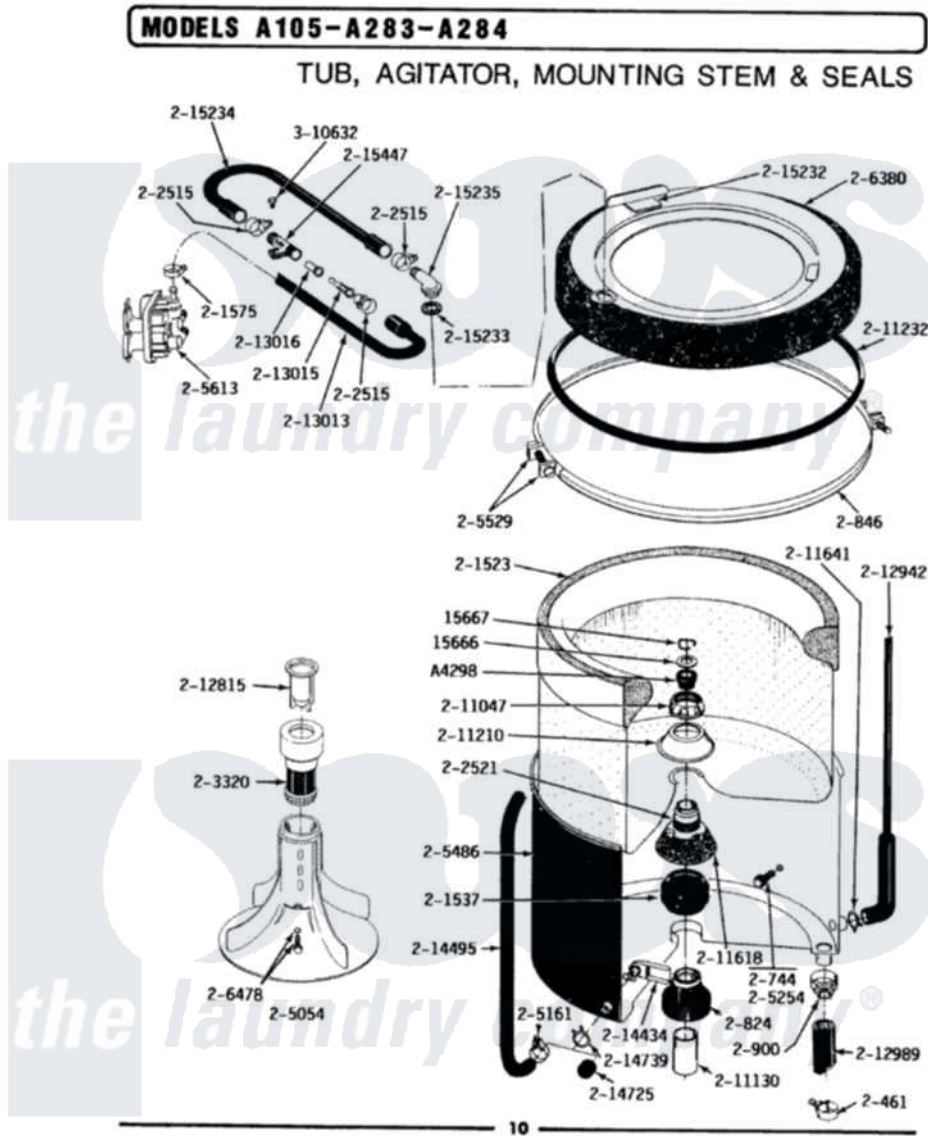

Maytag LA283 09 - TUB, AGITATOR, MOUNTING STEM & SEAL

Maytag [Residential Maytag LA283 Washer Parts](#) Parts Diagram 09 - TUB, AGITATOR, MOUNTING STEM & SEAL
 Click on the part number to view part

Item	Original Part Number	Replaced By	Status	Part Description
1	Y0A4298	6-0A57420		Seal- Agitator
2	Y015666			Washer, Retaining -
3	Y015667			Retaining Ring
4	Y054867			Washer, Lock
5	200461	285655		Clamp, Hose
6	200744	W10175939		Bolt
7	200824	6-2040130		Tub Bearin
8	200846			Clamp - Tub Cover
9	200900	616099		Clamp
10	201523		Not Available	INNER TUB
11	201537	6-2095720		Mounting S
12	201575			Clamp, Hose
13	202515	596669		Clamp, Manifold
14	202521	6-2095720		Mounting S
15	203320		Not Available	LINT FILTER - DISPENSER
16	204012	6-2095720		Mounting S

17	204013	6-2040130		Tub Bearin
18	205054		Not Available	AGITATOR
19	205161	489503		Clamp
20	205254	W10175938		Bolt
21	205486		Not Available	PART NOT USED
22	205529			Nut And Bolt Kit For Tub Clam
23	205613			Water Valve
24	206380		Not Available	COVER, TUB
25	206478		Not Available	SCREW & WASHER FOR AGITATOR
27	211047	6-2110472		Nut- Clamp
28	211100			Washer, Outer Tub
29	211130			Bearing Liner, Tub Bearing
30	211210			Washer, Clamping Nut
31	211232			Seal, Tub Cover
32	211618	22001423		Set Screw, Mounting Stem
33	211641			Clamp, 1-1/16"
34	212815		Not Available	DISPENSER CUP
35	212942	22001619		Tube, Water Level Switch
36	Y212989			Hose, Outer Tub To Pump
37	213013			Hose, Injector
38	213015			Nozzle, Injector
39	213016	216201		Nozzle
42	214725			Cap For Spout-Outer Tub
43	214739	596669		Clamp, Manifold
44	215232			Bumper, Unbalance
45	215233			Seal For Injector Tube
46	Y215234			Hose, Injector Fill
47	215235			Tube, Injector
48	215447			Sleeve For Injector
49	Y310632	1163839		Screw