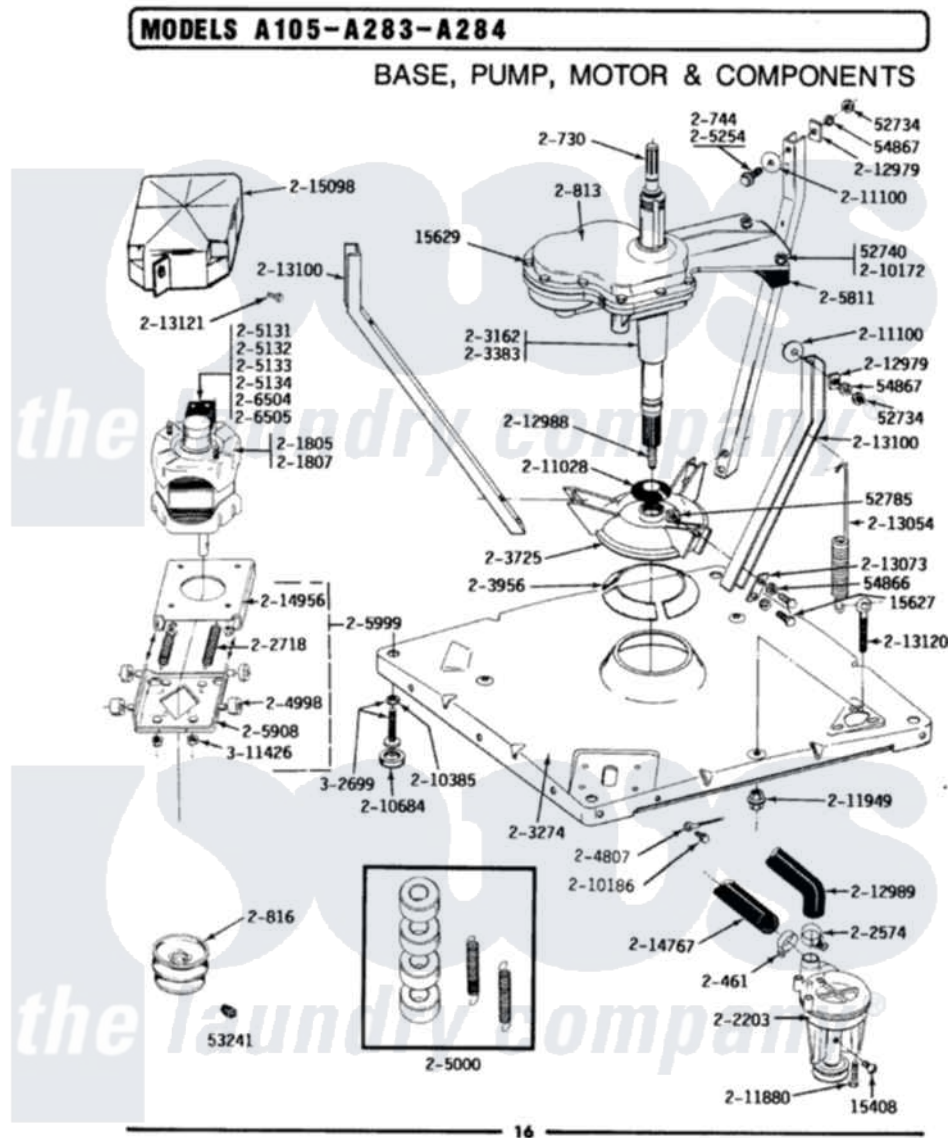

Maytag LA284 01 - BASE, PUMP, MOTOR & COMPONENTS

Maytag Residential Maytag LA284 Washer Parts Parts Diagram 01 - BASE, PUMP, MOTOR & COMPONENTS
 Click on the part number to view part

Item	Original Part Number	Replaced By	Status	Part Description
1	Y015408	22003235		Screw, Bearing Insert
2	Y015627			Screw- Hex
3	Y015629			Bolt, Grinding Chamber
4	Y052734			Nut, Carrage Bolts And Bracket
5	Y052740	62739		Nut, Lock
6	Y052785			Nut, Brace To Damper
7	Y053241			Set Screw, Motor Pulley
8	Y054866	486009		Lockwasher
9	Y054867			Washer, Lock
10	200461	285655		Clamp, Hose
11	200730	22002124		Shaft- Agi
12	200744	W10175939		Bolt
13	200813		Not Available	GEAR CASE COVER ASSEMBLY
14	200816	6-2008160		Pulley- MO
15	201807	12002353		Motor-Drve