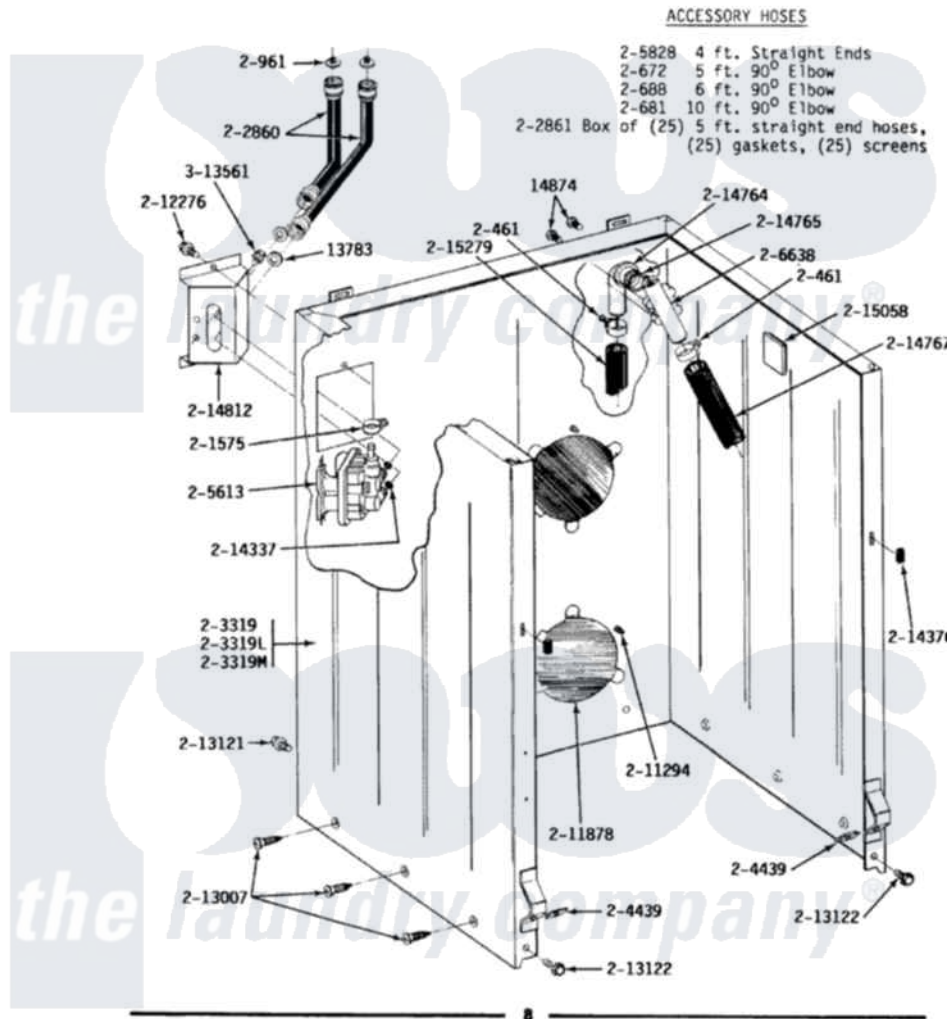

# Maytag LA284 02 - CABINET, WATER VALVE, HOSES & FRNT PANEL

**MODELS A105-A283-A284**

## CABINET, WATER VALVE, HOSES & FRONT PANEL

Maytag Residential Maytag LA284 Washer Parts Parts Diagram 02 - CABINET, WATER VALVE, HOSES & FRNT PANEL

Click on the part number to view part

Item	Original Part Number	Replaced By	Status	Part Description
1	<a href="#">Y013783</a>			Washer, Inlet Hose
2	<a href="#">Y014874</a>			Screw, Idler Arm And Sleeve
3	200461	<a href="#">285655</a>		Clamp, Hose
4	200672	<a href="#">76314</a>		Hose, Inlet 6 Ft. Hose With Elbow
5	200681	<a href="#">21001467</a>		Hose- 10'
6	200688	<a href="#">76314</a>		Hose, Inlet 6 Ft. Hose With Elbow
7	<a href="#">Y200832</a>			Capacitor
8	200961	<a href="#">12001413</a>		Strainer And Washer Kit
9	<a href="#">201575</a>			Clamp, Hose
10	<a href="#">202860</a>			Inlet Hose Assembly
11	202861	<a href="#">202860</a>		Inlet Hose Assembly
12	<a href="#">203237</a>			No.17 Wire With Terminal
14	203319L		Not Available	(ALMOND)
16	<a href="#">204439</a>			Screw And Fstner Assembly