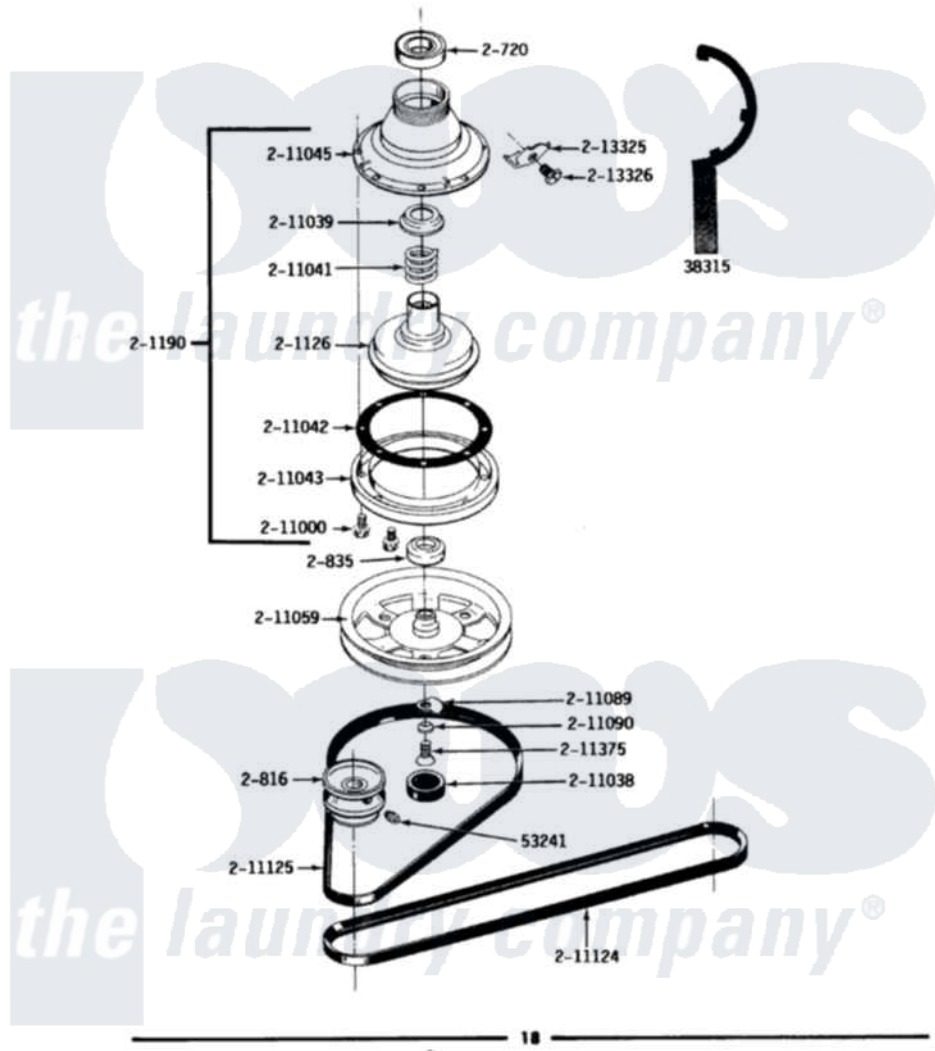

MODELS A105-A283-A284 CLUTCH, BRAKE & BELTS

Maytag Residential Maytag LA284 Washer Parts Parts Diagram 03 - CLUTCH, BRAKE & BELTS
 Click on the part number to view part

Item	Original Part Number	Replaced By	Status	Part Description
1	Y038315	038315		Tool
2	Y053241			Set Screw, Motor Pulley
3	Y200720	22003441		Bearing, Rear
4	200816	6-2008160		Pulley- MO
5	200835			Bearing, Brake Rotor
6	201126	6-2011900		Brake Asse
7	201190	6-2011900		Brake Asse
8	211000			SCREW, BRAKE DRUM (HEX HEAD)
9	211038		Not Available	CAP, OIL RETAINER
10	211039	6-2011900		Brake Asse
11	211041	6-2011900		Brake Asse
12	211042	6-2011900		Brake Asse
13	211043	6-2011900		Brake Asse
14	211045	6-2011900		Brake Asse
15	211059	6-2301530		Pulley
16	211089			Lug, Stop Pulley

17	211090	22003555	Washer, Stop Lug
18	211124		Part Not Used
19	211125		V Belt, Drive Pulley
20	211375	681582	Screw
21	213325		Clip, Retaining
22	213326		Bolt, Sems Retaining Clip