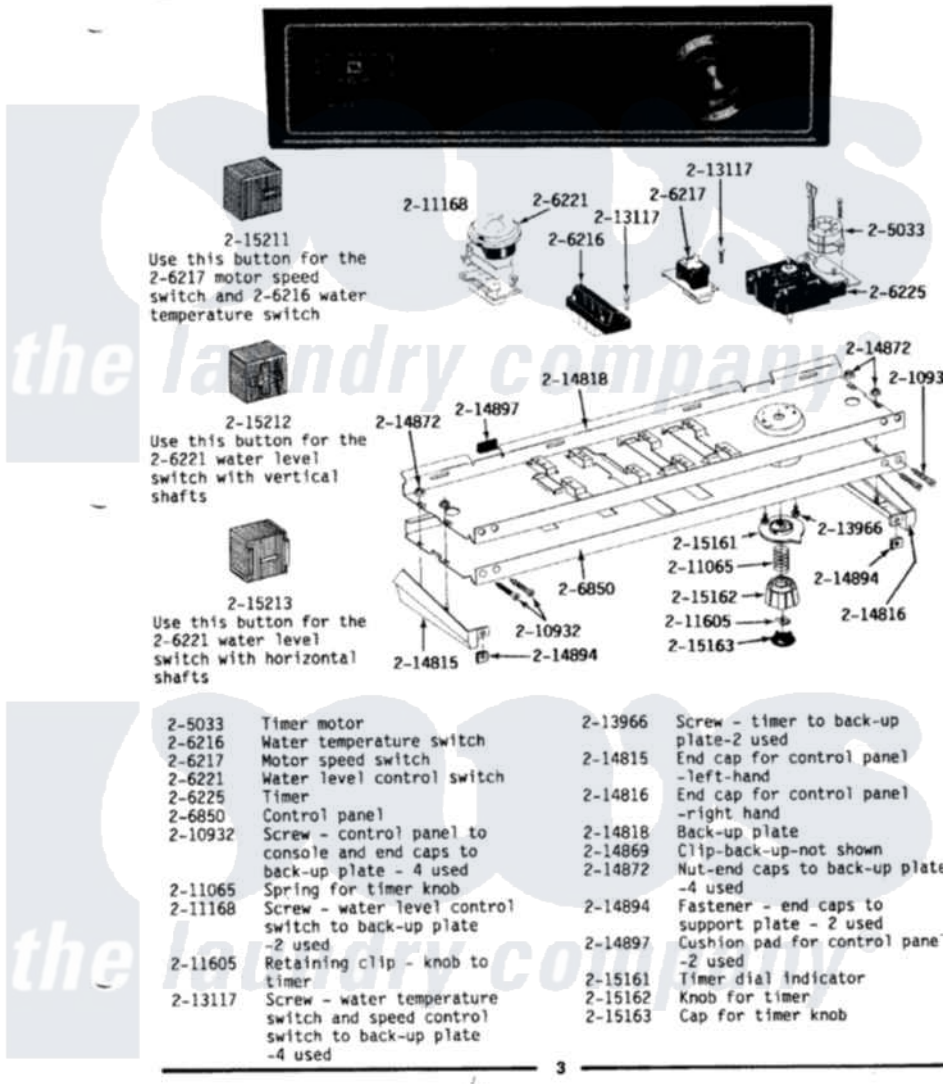

MODELS A283-A284 CONTROL PANEL

Maytag [Residential Maytag LA284 Washer Parts](#) Parts Diagram 04 - CONTROL PANEL
 Click on the part number to view part

Item	Original Part Number	Replaced By	Status	Part Description
1	205033	22205033		Motor- Tim
2	206216			Water Temperature Switch
3	206217		Not Available	SPEED CONTROL SWITCH
4	206221		Not Available	WATER LEVEL SWITCH----NA
5	206225			Timer
6	206850		Not Available	CONTROL PANEL
7	210932			Screw, No.8 X 9/16 Ctsk Note: Screw, Inlet Duct
8	211065			Spring, Index Wheel
9	211168	W10139210		Screw, 8-18 X 5/16
10	211605			Bezel, Timer Dial
11	213117	67006908		Screw, Ice Rack
12	213966	3400014		Screw
13	214815			End Cap F/Control Panel-LH
14	214816			End Cap F/Control Panel-RH
15	214818			Back Up Plate

16	214869		Clip For Back Up Plate
17	214872		Palnut, End Cap Note: Nut, Lamp Holder
18	214894		Fastener, End Cap
19	214897		Pad, Control Panel
20	215161	22001571	Bezel, Timer Dial
21	215162		Timer Knob
22	215163	Not Available	CAP FOR KNOB