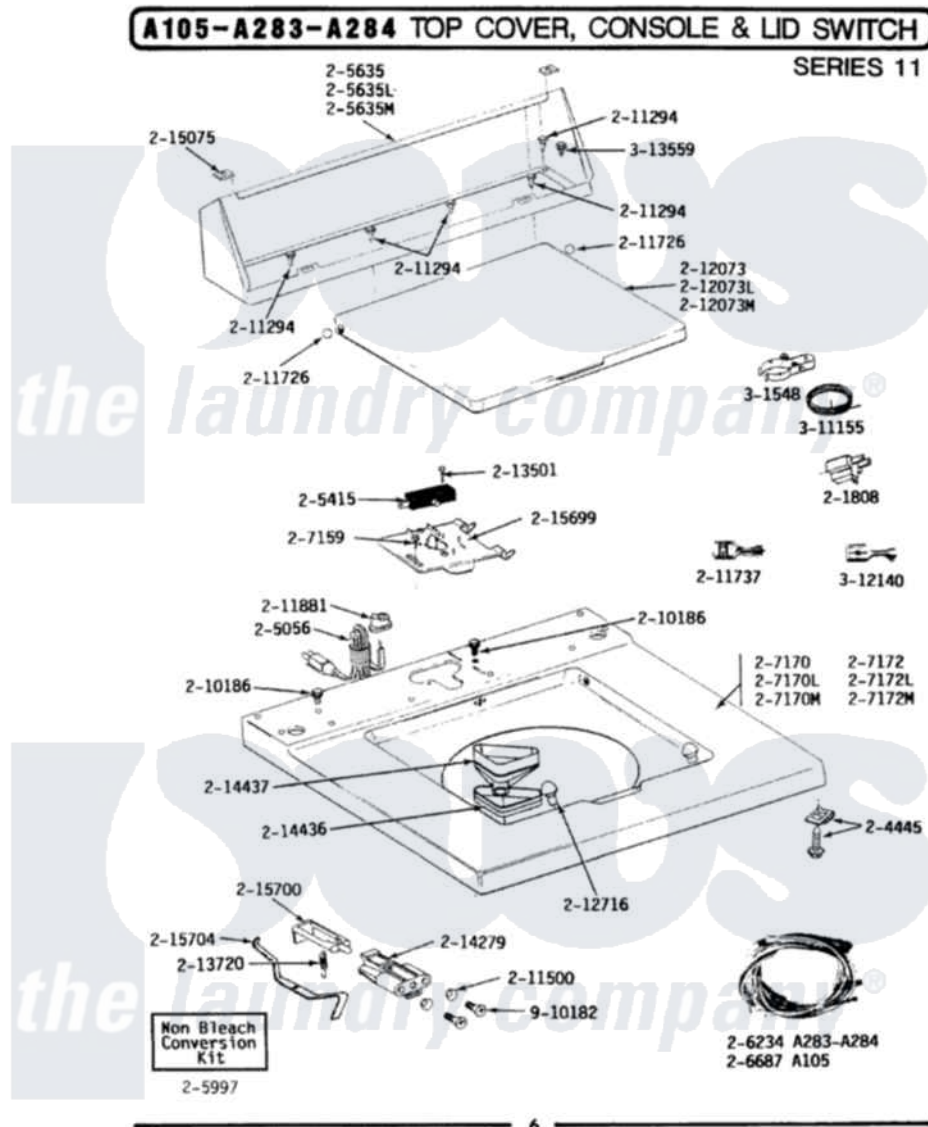

Maytag LA284 07 - TOP COVER, CONSOLE & LID SWITCH (SER 11)

Maytag Residential Maytag LA284 Washer Parts Parts Diagram 07 - TOP COVER, CONSOLE & LID SWITCH (SER 11)
Click on the part number to view part

Item	Original Part Number	Replaced By	Status	Part Description
1	Y201808			Converter
2	204445			Screw And Fastener Assembly
3	205056	204590		Cord, Power
4	205415	279347		Switch-Lid
6	205635L		Not Available	CONSOLE (ALM)
8	205997			Non-Bleach Conversion Kit
9	206234		Not Available	WIRE HARNESS
10	207159	489355		Screw, 8 X 1/2
12	207170L			Top Cover Assembly ALM---NA
14	210186	3370225		Screw
15	211294	90767		Screw, 8A X 3/8 HeX Washer Head Tapping
16	211500			Washer, Bracket To Top Cover
17	211726			Hinge, Ball Lid
18	211737	248562		Terminal
19	211881			Grommet, Cord Part Not Used-

19	211001		Gas Models Only
21	212073L	Not Available	LID-ALMOND
23	212716		Bumper, Lid
24	213501		Screw, No.6-20 X 1-1/8 Inch
25	213720		Spring, Lid Switch
26	214279	204968	Plunger And Bracket Assembly--W
27	214436		Gasket
29	215075		Fastener, Control Panel To Console
30	Y215699	22001678	Bracket, Switch And Fuse
31	215700	Not Available	LID SWITCH PLUNGER
32	215704		Lever, Unbalance
33	301548		Clamp, Ground Wire
34	311155		Ground Wire And Clamp
35	Y312140		Wire Connector
36	Y313559		Screw
37	910182	25-7809	Screw, No.6-20 1/2 Flthd Torx