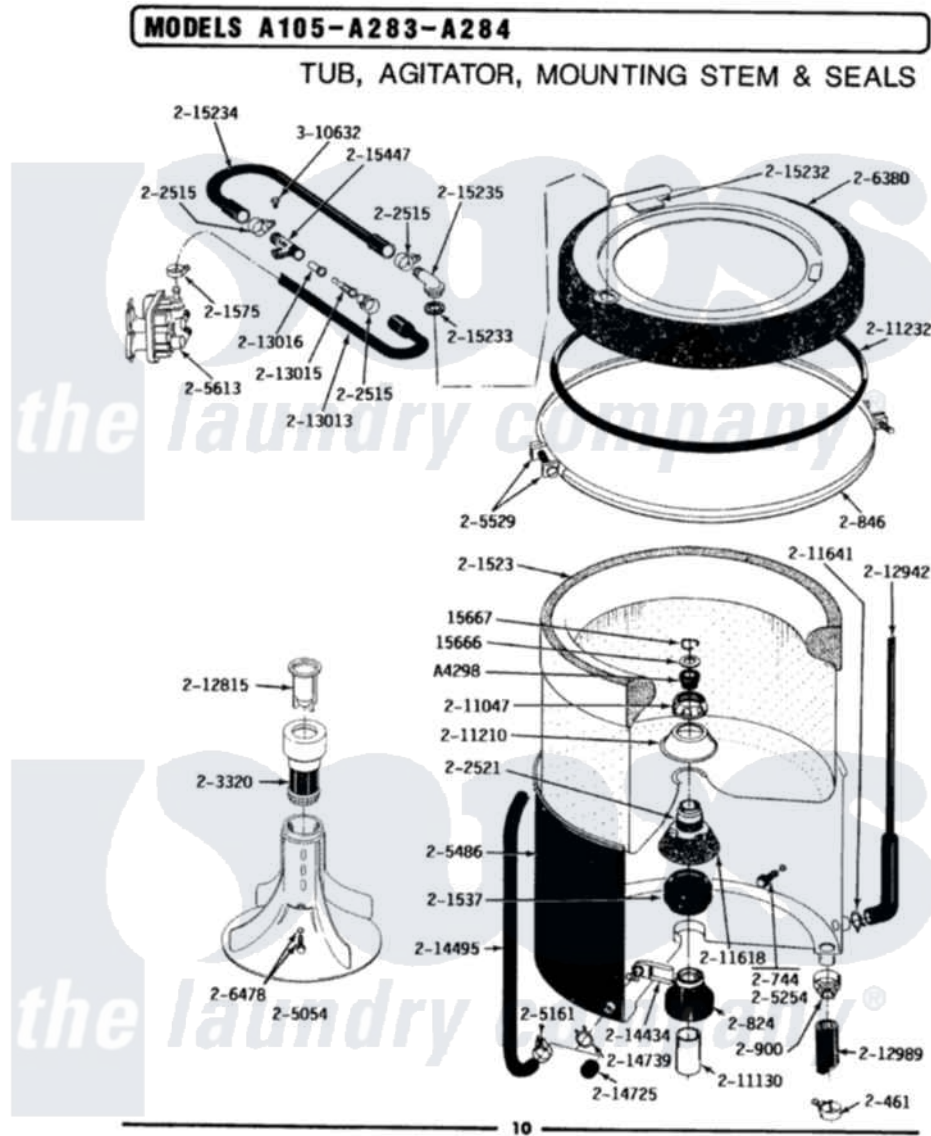

# Maytag LA284 09 - TUB, AGITATOR, MOUNTING STEM & SEAL

Maytag [Residential Maytag LA284 Washer Parts](#) Parts Diagram 09 - TUB, AGITATOR, MOUNTING STEM & SEAL  
 Click on the part number to view part

Item	Original Part Number	Replaced By	Status	Part Description
1	Y0A4298	<a href="#">6-0A57420</a>		Seal- Agitator
2	<a href="#">Y015666</a>			Washer, Retaining -
3	<a href="#">Y015667</a>			Retaining Ring
4	<a href="#">Y054867</a>			Washer, Lock
5	200461	<a href="#">285655</a>		Clamp, Hose
6	200744	<a href="#">W10175939</a>		Bolt
7	200824	<a href="#">6-2040130</a>		Tub Bearin
8	<a href="#">200846</a>			Clamp - Tub Cover
9	200900	<a href="#">616099</a>		Clamp
10	201523		Not Available	INNER TUB
11	201537	<a href="#">6-2095720</a>		Mounting S
12	<a href="#">201575</a>			Clamp, Hose
13	202515	<a href="#">596669</a>		Clamp, Manifold
14	202521	<a href="#">6-2095720</a>		Mounting S
15	203320		Not Available	LINT FILTER - DISPENSER
16	204012	<a href="#">6-2095720</a>		Mounting S