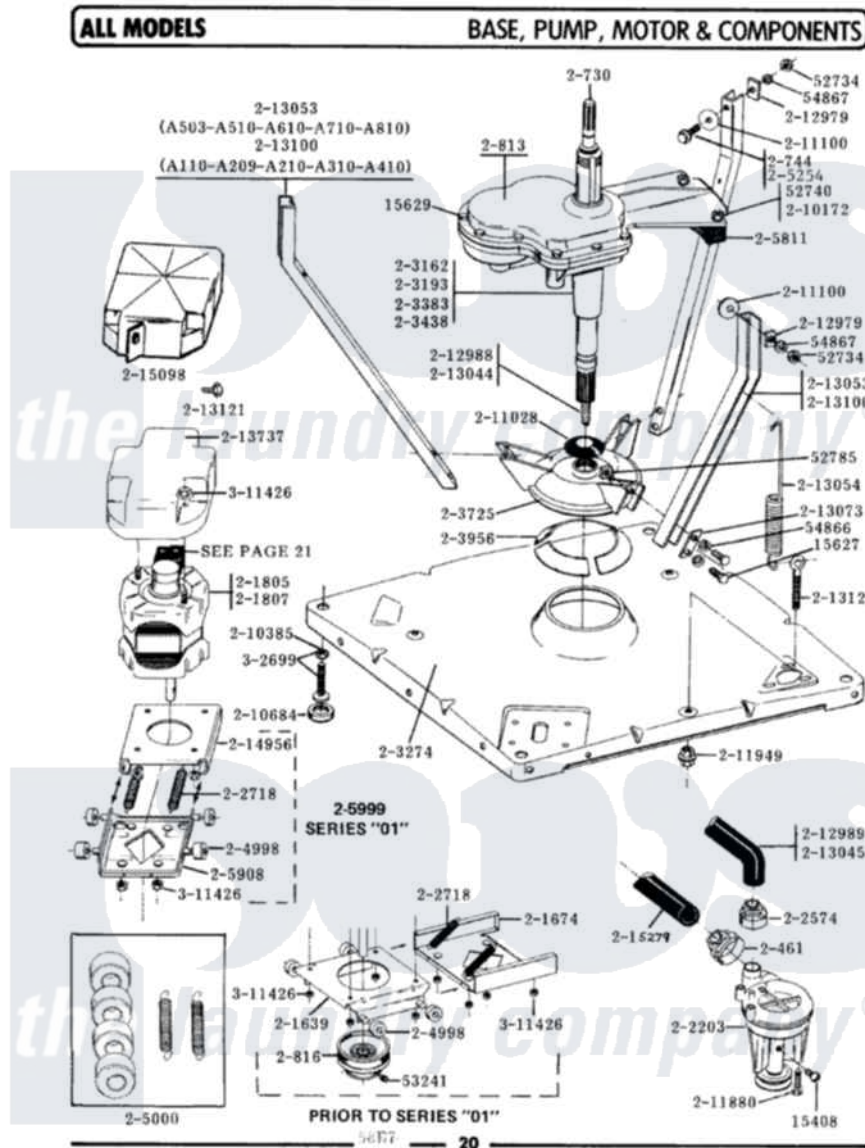

Maytag LA305 02 - BASE, PUMP, MOTOR & COMPONENTS

Maytag Residential Maytag LA305 Washer Parts Parts Diagram 02 - BASE, PUMP, MOTOR & COMPONENTS
Click on the part number to view part

Item	Original Part Number	Replaced By	Status	Part Description
1	Y015408	22003235		Screw, Bearing Insert
2	Y015627			Screw- Hex
3	Y015629			Bolt, Grinding Chamber
4	Y052734			Nut, Carrage Bolts And Bracket
5	Y052740	62739		Nut, Lock
6	Y052785			Nut, Brace To Damper
7	Y053241			Set Screw, Motor Pulley
8	Y054866	486009		Lockwasher
9	Y054867			Washer, Lock
10	200461	285655		Clamp, Hose
11	200730	22002124		Shaft- Agi
12	200744	W10175939		Bolt
13	200750		Not Available	GEAR CASE COVER
14	200813		Not Available	GEAR CASE COVER ASSEMBLY
15	200816	6-2008160		Pulley- MO