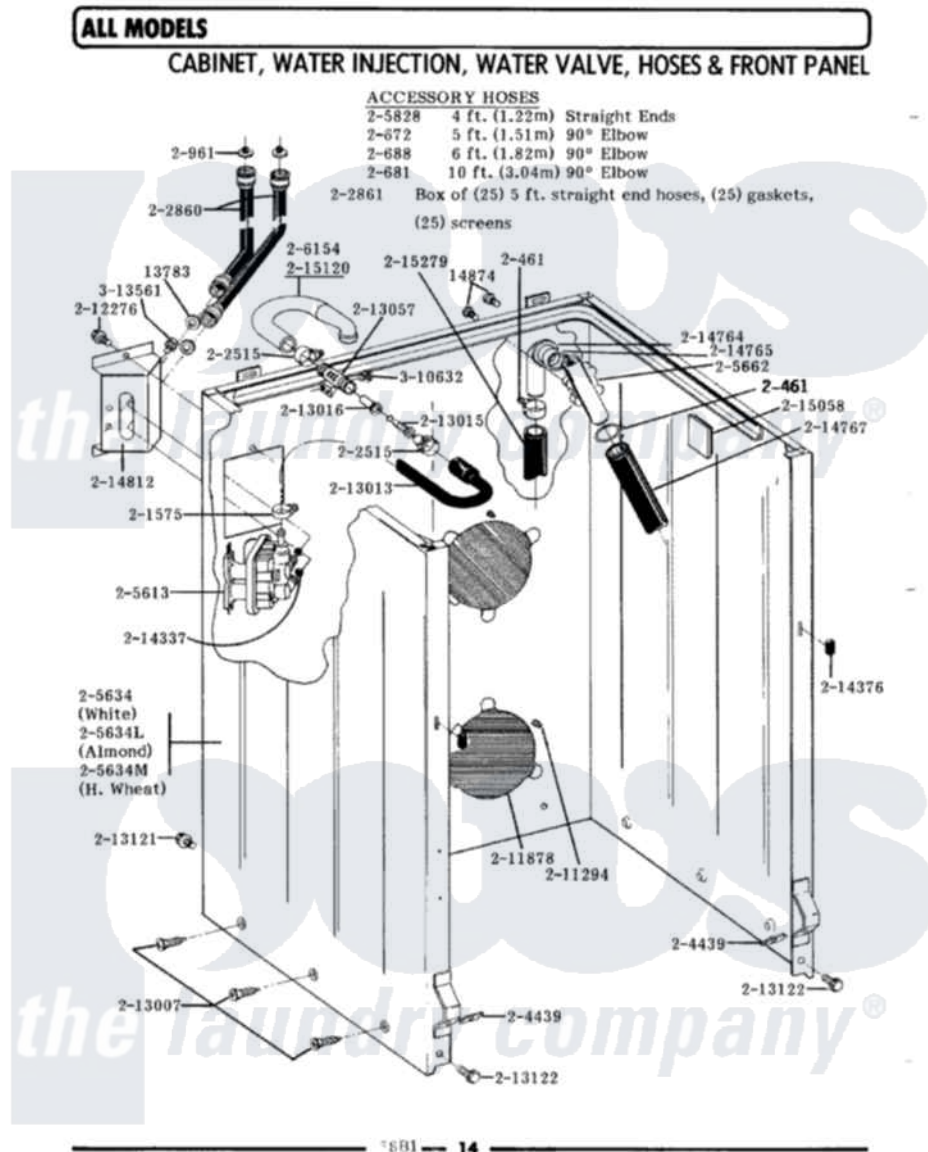

Maytag LA305 03 - CBNT,WATER INJ & VALVE,HOSES & FRT PANEL

Maytag Residential Maytag LA305 Washer Parts Parts Diagram 03 - CBNT.WATER INJ & VALVE,HOSES & FRT PANEL

Click on the part number to view part

Item	Original Part Number	Replaced By	Status	Part Description
1	Y013783			Washer, Inlet Hose
2	Y014874			Screw, Idler Arm And Sleeve
3	200461	285655		Clamp, Hose
4	200672	76314		Hose, Inlet 6 Ft. Hose With Elbow
5	200681	21001467		Hose- 10'
6	200688	76314		Hose, Inlet 6 Ft. Hose With Elbow
7	Y200832			Capacitor
8	200961	12001413		Strainer And Washer Kit
9	201575			Clamp, Hose
10	202515	596669		Clamp, Manifold
11	202860			Inlet Hose Assembly
12	202861	202860		Inlet Hose Assembly
13	203237			No.17 Wire With Terminal
14	204439			Screw And Fstner Assembly

15	205613		Water Valve
17	205634L	Not Available	CABINET WELD ASSEMBLY WITH BUM
19	205662	206638	Siphon Break
20	205828	202860	Inlet Hose Assembly
21	206103		Capacitor Kit
22	206154		Injector Tube With Seal
23	211149		Clip, Capacitor
24	211294	90767	Screw, 8A X 3/8 HeX Washer Head Tapping
25	211878	Not Available	PLATE, ACCESS
26	212276	W10116760	Screw
27	212982	22001650	Fastener, Spring
29	212998L	Not Available	FRONT PANEL-ALMOND
30	213007		Xfor Cabinet See Cabinet, Back
31	213013		Hose, Injector
32	213015		Nozzle, Injector
33	213016	216201	Nozzle
34	213057	22213057	Sleeve- In
35	213121	3400111	Screw, 12-14 X 5/8
36	213122	27001200	Screw
37	213846		Guard, Belt
38	214337	96160	Screen
39	214376	22002331	Spacer, Front Panel
40	214764	208847	Elbow
41	214765		Gasket, Siphon Break
42	214767	22001448	Hose, Pump
43	214768	211704	Hose, Drain
44	214812	22002361	Bracket, Water Valve
45	200461	285655	Clamp, Hose
46	215058		Pad, Cabinet Bumper
47	215120		Seal For Injector Tube
48	Y310632	1163839	Screw
49	Y313561		Screw---NA