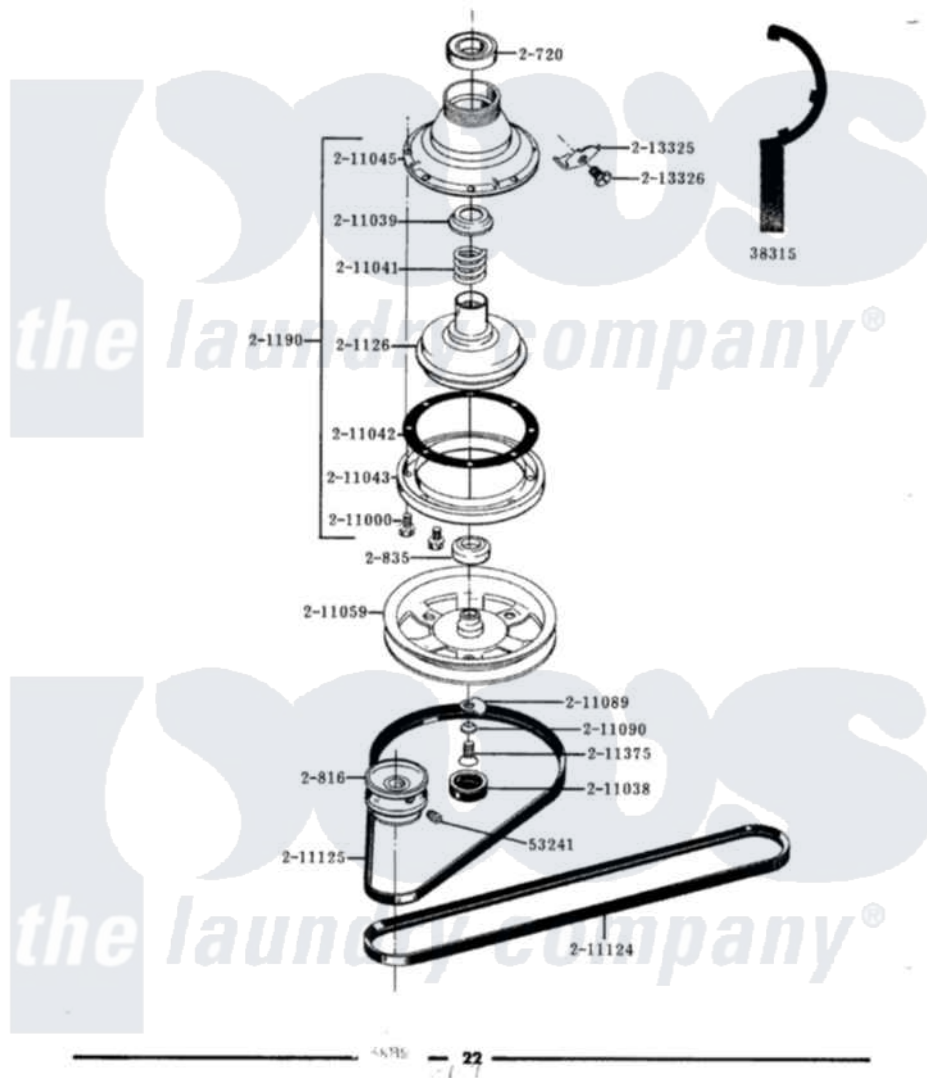

Maytag LA305 04 - CLUTCH, BRAKE & BELTS

ALL MODELS **CLUTCH, BRAKE & BELTS**

Maytag Residential Maytag LA305 Washer Parts Parts Diagram 04 - CLUTCH, BRAKE & BELTS
 Click on the part number to view part

Item	Original Part Number	Replaced By	Status	Part Description
1	Y038315	038315		Tool
2	Y053241			Set Screw, Motor Pulley
3	Y200720	22003441		Bearing, Rear
4	200816	6-2008160		Pulley- MO
5	200835			Bearing, Brake Rotor
6	201126	6-2011900		Brake Asse
7	201190	6-2011900		Brake Asse
8	211000			SCREW, BRAKE DRUM (HEX HEAD)
9	211038		Not Available	CAP, OIL RETAINER
10	211039	6-2011900		Brake Asse
11	211041	6-2011900		Brake Asse
12	211042	6-2011900		Brake Asse
13	211043	6-2011900		Brake Asse
14	211045	6-2011900		Brake Asse
15	211059	6-2301530		Pulley
16	211089			Lug, Stop Pulley

17	211090	22003555	Washer, Stop Lug
18	211124		Part Not Used
19	211125		V Belt, Drive Pulley
20	211375	681582	Screw
21	213325		Clip, Retaining
22	213326		Bolt, Sems Retaining Clip