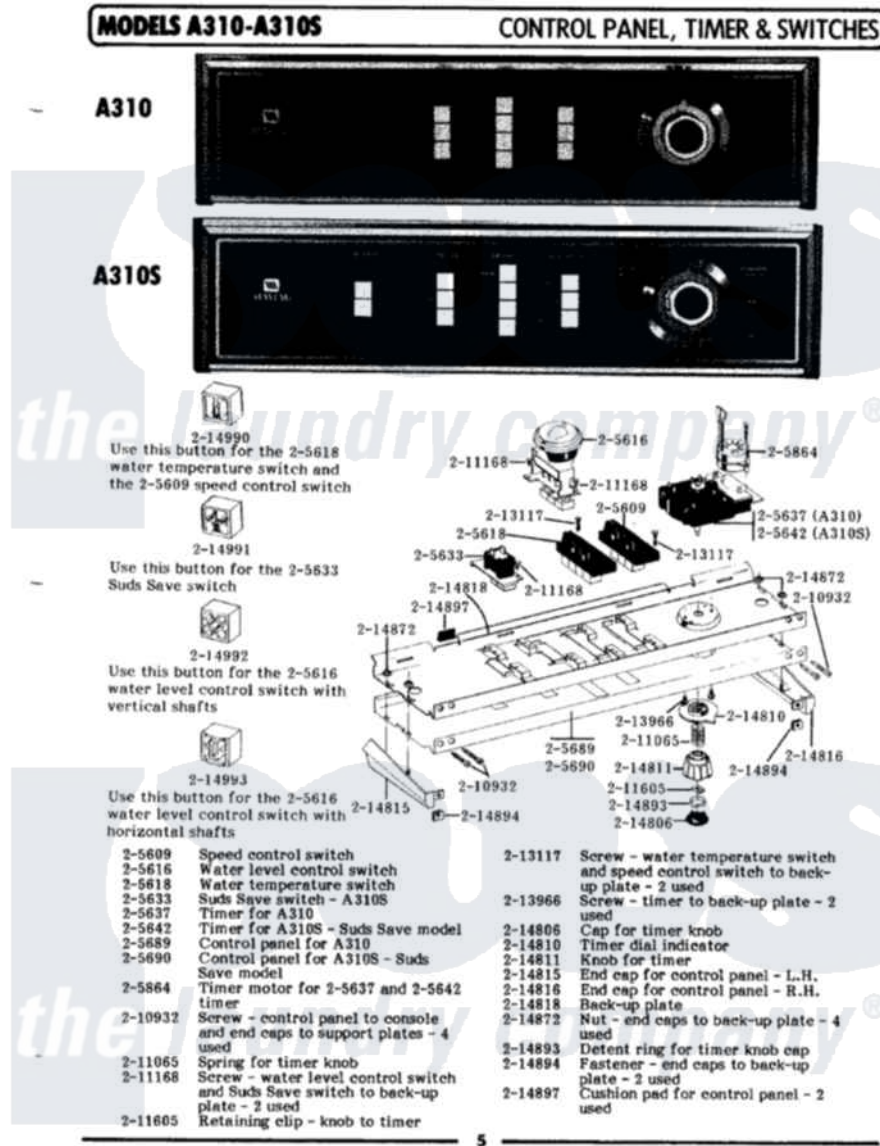

Maytag LA305 05 - CONTROL PANEL, TIMER & SWITCHES

Maytag Residential Maytag LA305 Washer Parts Parts Diagram 05 - CONTROL PANEL, TIMER & SWITCHES
 Click on the part number to view part

Item	Original Part Number	Replaced By	Status	Part Description
1	206017			Speed Control Switch
2	205616			Water Level Control Switch
3	205619		Not Available	WATER TEMPERATURE SWITCH
4	205652	22205652		Timer
5	206188		Not Available	CONTROL PANEL
6	205864		Not Available	TIMER MOTOR 120-60
7	210932			Screw, No.8 X 9/16 Ctsk Note: Screw, Inlet Duct
8	211065			Spring, Index Wheel
9	211168	W10139210		Screw, 8-18 X 5/16
10	211605			Bezel, Timer Dial
11	213117	67006908		Screw, Ice Rack
12	213966	3400014		Screw
13	214806		Not Available	CAP FOR TIMER KNOB
14	214810	22001571		Bezel, Timer Dial
15	214811			Knob For Timer

17	214815		End Cap F/Control Panel-LH
18	214816		End Cap F/Control Panel-RH
19	214818		Back Up Plate
20	214872		Palnut, End Cap Note: Nut, Lamp Holder
21	214893	Not Available	DETENT RING F/TIMER KNOB CA
22	214894		Fastener, End Cap
23	214897		Pad, Control Panel
24	206025	Not Available	WIRE HARNESS