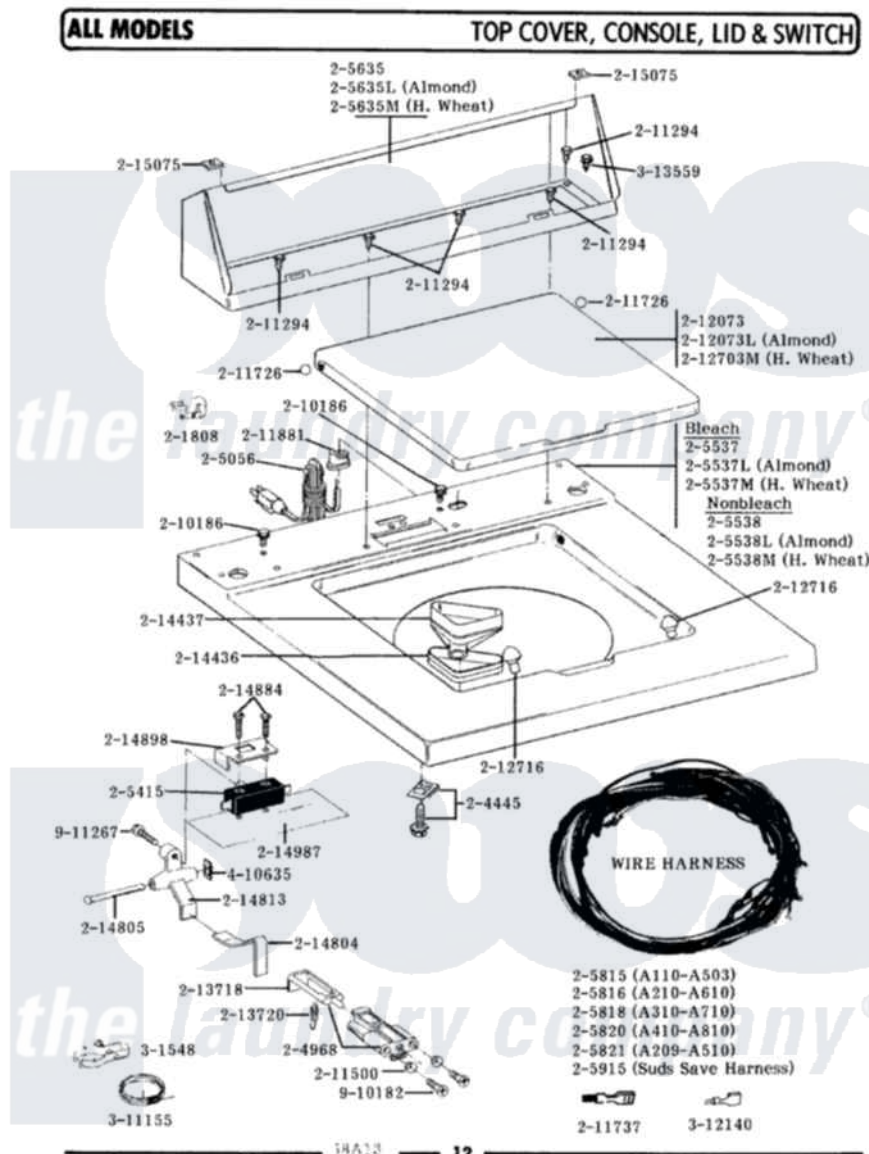

Maytag LA305 06 - TOP COVER, CONSOLE & LID SWITCH

Maytag Residential Maytag LA305 Washer Parts Parts Diagram 06 - TOP COVER, CONSOLE & LID SWITCH
 Click on the part number to view part

Item	Original Part Number	Replaced By	Status	Part Description
1	205997			Non-Bleach Conversion Kit
2	Y201808			Converter
3	204445			Screw And Fastener Assembly
4	204968			Plunger And Bracket Assembly--W
5	205056	204590		Cord, Power
6	205415	279347		Switch-Lid
8	205537L			Top Cover-Almond---NA
10	205538L		Not Available	TOP COVER-ALMOND
12	205635L		Not Available	CONSOLE (ALM)
14	205818		Not Available	MAIN WIRE HARNESS
15	210186	3370225		Screw
16	211294	90767		Screw, 8A X 3/8 HeX Washer Head Tapping
17	211500			Washer, Bracket To Top Cover
18	211726			Hinge, Ball Lid
19	211737	248562		Terminal

20	211881		Grommet, Cord Part Not Used-Gas Models Only
22	212073L	Not Available	LID-ALMOND
24	212716		Bumper, Lid
25	213718		Plunger, Lid Switch
26	213720		Spring, Lid Switch
27	214436		Gasket
28	214437	215577	Bleach Inlet White
29	214804		Unbalance Lever
30	214805		Pin For Unbalance Lever
31	214813	Not Available	LEVER FOR LID SWITCH
32	214884	213501	Screw, No.6-20 X 1-1/8 Inch
33	214898		Cover For Lid Switch
34	214987		Moisture Barrier For Switch
35	215075		Fastener, Control Panel To Console
36	301548		Clamp, Ground Wire
37	311155		Ground Wire And Clamp
38	Y312140		Wire Connector
39	Y313559		Screw
40	410635		Fastener
41	910182	25-7809	Screw, No.6-20 1/2 Flthd Torx
42	911267		Screw, Pump Cover