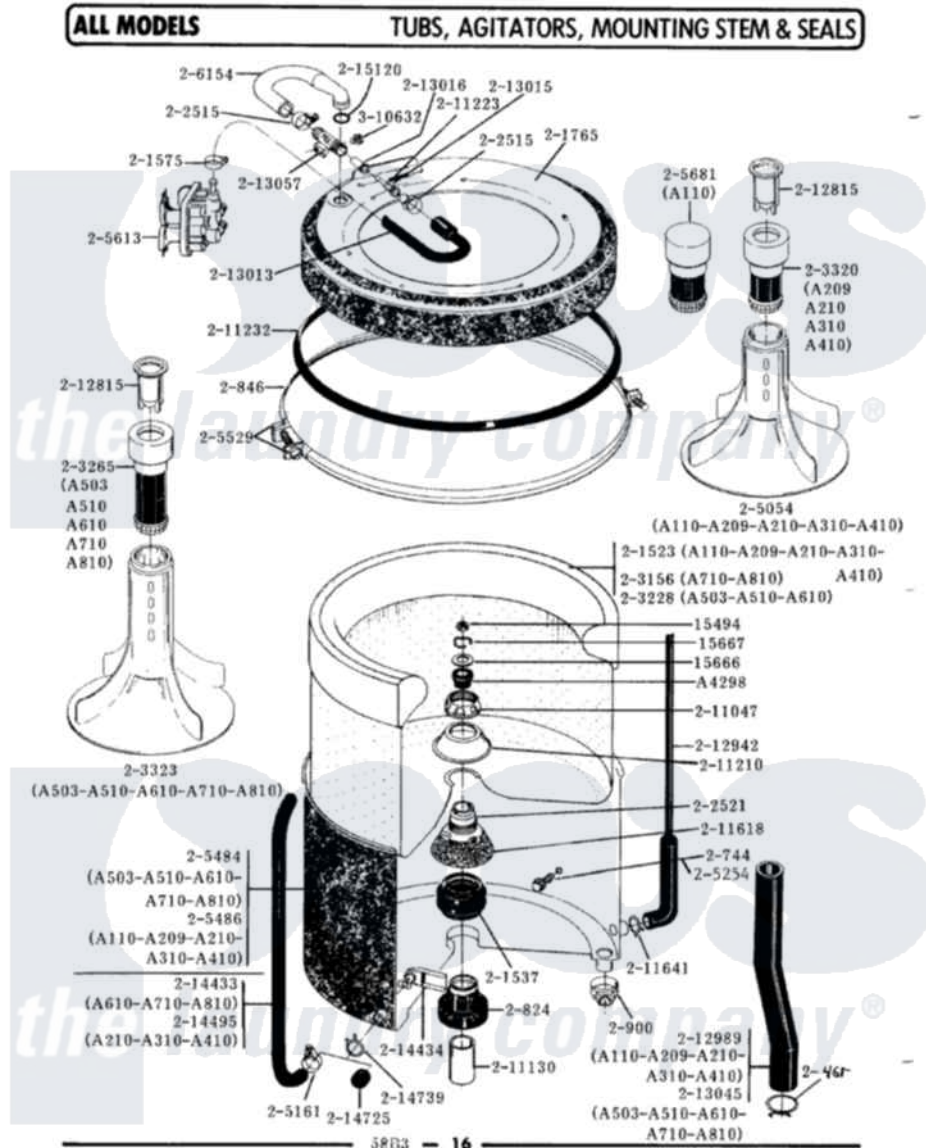

Maytag LA305 08 - TUB, AGITATOR, MOUNTING STEM & SEAL

Maytag Residential Maytag LA305 Washer Parts Parts Diagram 08 - TUB, AGITATOR, MOUNTING STEM & SEAL
 Click on the part number to view part

Item	Original Part Number	Replaced By	Status	Part Description
1	A04298		Not Available	SEAL, AGITATOR DRIVE SHAFT
2	Y015494			Stop Ring-Agitator Shaft
3	Y015666			Washer, Retaining -
4	Y015667			Retaining Ring
5	Y054867			Washer, Lock
6	200744	W10175939		Bolt
7	200824	6-2040130		Tub Bearin
8	200846			Clamp - Tub Cover
9	200900	616099		Clamp
10	201523		Not Available	INNER TUB
11	201537	6-2095720		Mounting S
12	201575			Clamp, Hose
13	201765		Not Available	COVER, TUB
14	202515	596669		Clamp, Manifold
15	202521	6-2095720		Mounting S
16	203320		Not Available	LINT FILTER - DISPENSER

17	204012	6-2095720	Mounting S
18	204013	6-2040130	Tub Bearin
19	205054	Not Available	AGITATOR
20	205161	489503	Clamp
21	205486	Not Available	PART NOT USED
22	205529		Nut And Bolt Kit For Tub Clam
23	205613		Water Valve
24	206154		Injector Tube With Seal
25	211047	6-2110472	Nut- Clamp
26	211100		Washer, Outer Tub
27	211130		Bearing Liner, Tub Bearing
28	211210		Washer, Clamping Nut
29	211223		Bumper, Unbalance
30	211232		Seal, Tub Cover
31	211618	22001423	Set Screw, Mounting Stem
32	211641		Clamp, 1-1/16"
33	212815	Not Available	DISPENSER CUP
34	212942	22001619	Tube, Water Level Switch
35	Y212989		Hose, Outer Tub To Pump
36	213013		Hose, Injector
37	213015		Nozzle, Injector
38	213016	216201	Nozzle
39	213057	22213057	Sleeve- In
40	214434		Spout, Deflector
41	214495		Tube, Inlet To Tub
42	214725		Cap For Spout-Outer Tub
43	214739	596669	Clamp, Manifold
44	200461	285655	Clamp, Hose
45	215120		Seal For Injector Tube
46	Y310632	1163839	Screw