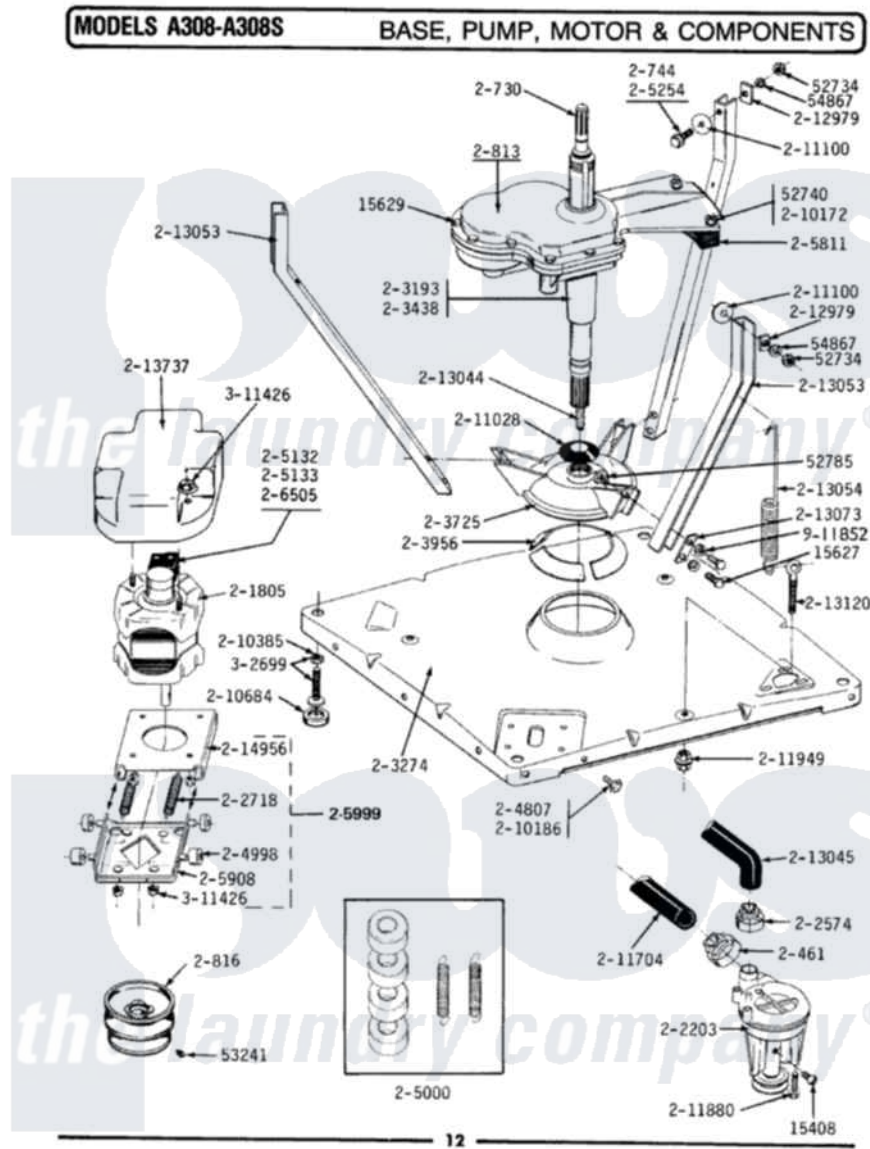

Maytag LA308 01 - BASE, PUMP, MOTOR & COMPONENTS

Maytag Residential Maytag LA308 Washer Parts Parts Diagram 01 - BASE, PUMP, MOTOR & COMPONENTS
 Click on the part number to view part

Item	Original Part Number	Replaced By	Status	Part Description
1	Y015408	22003235		Screw, Bearing Insert
2	Y015627			Screw- Hex
3	Y015629			Bolt, Grinding Chamber
4	Y052734			Nut, Carrage Bolts And Bracket
5	Y052740	62739		Nut, Lock
6	Y052785			Nut, Brace To Damper
7	Y053241			Set Screw, Motor Pulley
8	Y054867			Washer, Lock
9	200461	285655		Clamp, Hose
10	200730	22002124		Shaft- Agi
11	200744	W10175939		Bolt
12	200813		Not Available	GEAR CASE COVER ASSEMBLY
13	200816	6-2008160		Pulley- MO
14	201805	12002351		Motor-Drve
15	202203	6-2022030		Pump As Pa