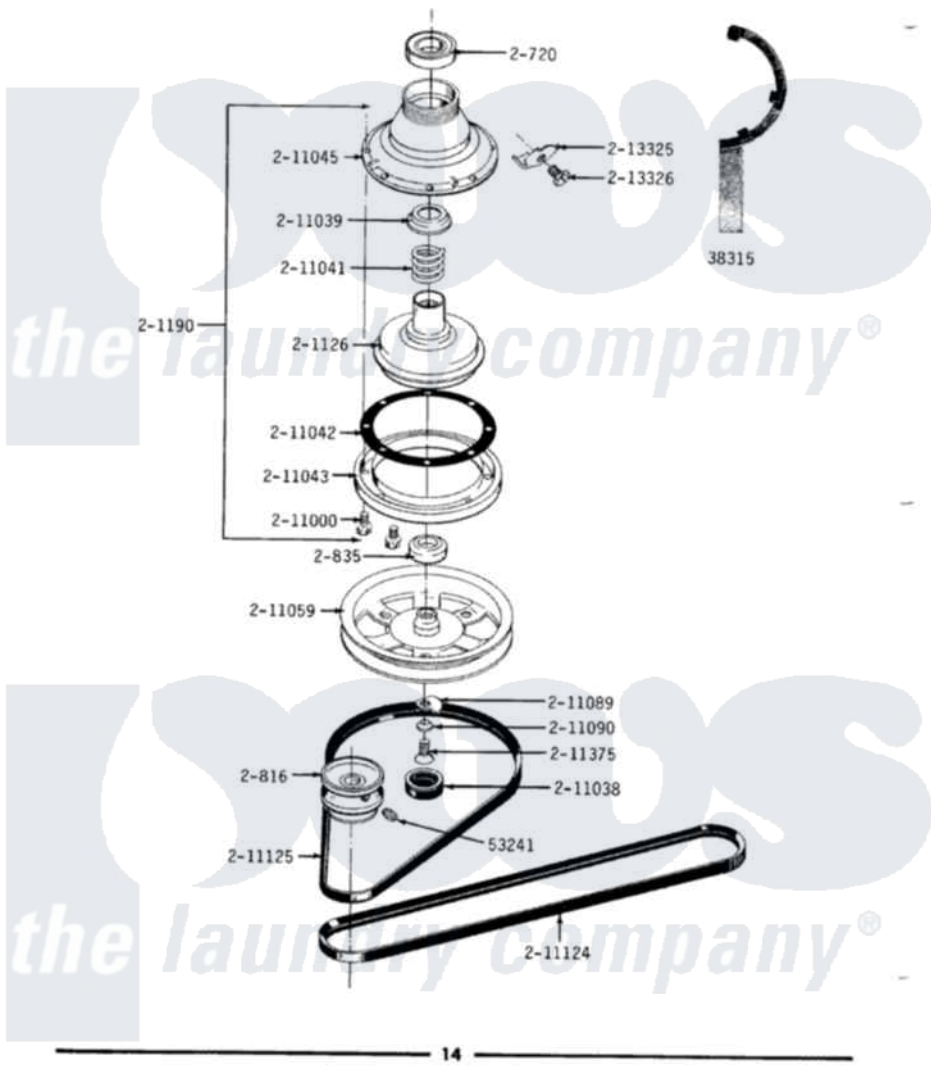

Maytag LA308 02 - CLUTCH, BRAKE & BELTS

MODELS A308-A308S **CLUTCH, BRAKE & BELTS**

Maytag Residential Maytag LA308 Washer Parts Parts Diagram 02 - CLUTCH, BRAKE & BELTS
 Click on the part number to view part

Item	Original Part Number	Replaced By	Status	Part Description
1	Y038315	038315		Tool
2	Y053241			Set Screw, Motor Pulley
3	Y200720	22003441		Bearing, Rear
4	200816	6-2008160		Pulley- MO
5	200835			Bearing, Brake Rotor
6	201126	6-2011900		Brake Asse
7	201190	6-2011900		Brake Asse
8	211000			SCREW, BRAKE DRUM (HEX HEAD)
9	211038		Not Available	CAP, OIL RETAINER
10	211039	6-2011900		Brake Asse
11	211041	6-2011900		Brake Asse
12	211042	6-2011900		Brake Asse
13	211043	6-2011900		Brake Asse
14	211045	6-2011900		Brake Asse
15	211059	6-2301530		Pulley
16	211089			Lug, Stop Pulley

17	211090	22003555	Washer, Stop Lug
18	211124		Part Not Used
19	211125		V Belt, Drive Pulley
20	211375	681582	Screw
21	213325		Clip, Retaining
22	213326		Bolt, Sems Retaining Clip